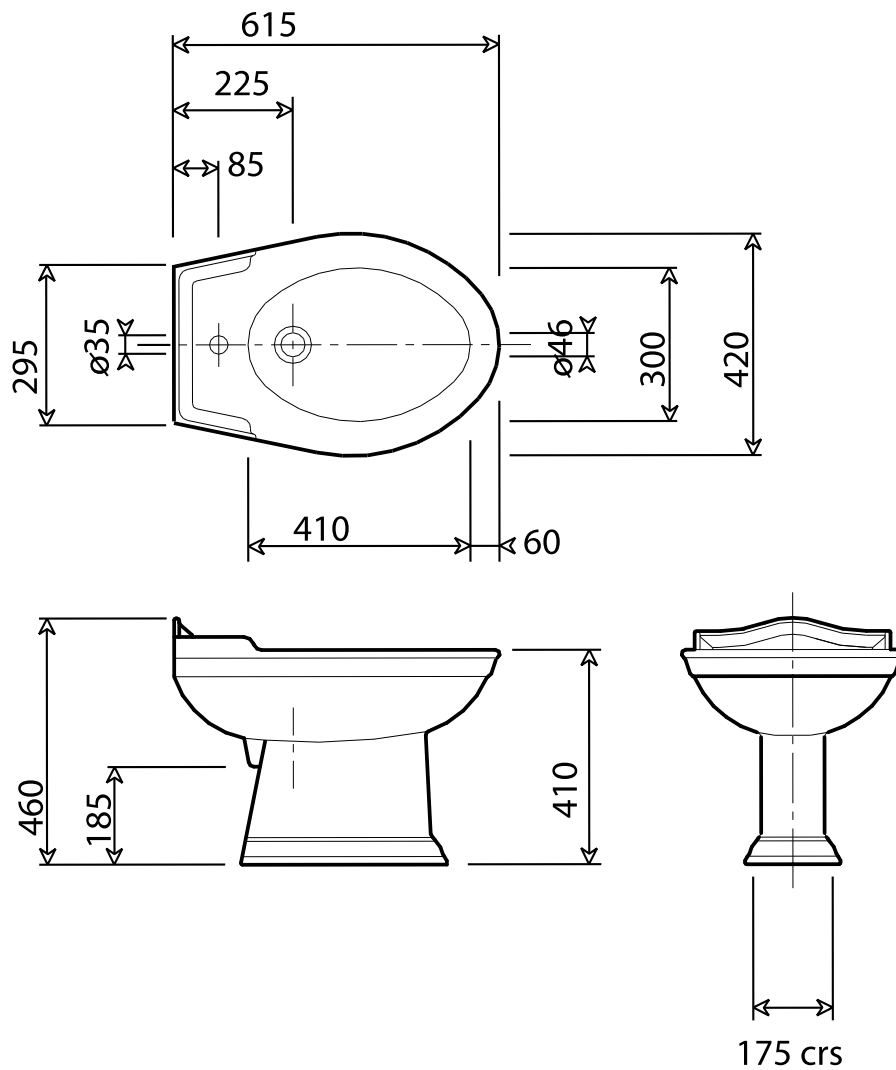

## Nouveau Freestanding/Back to Wall Bidet (1 tap hole)