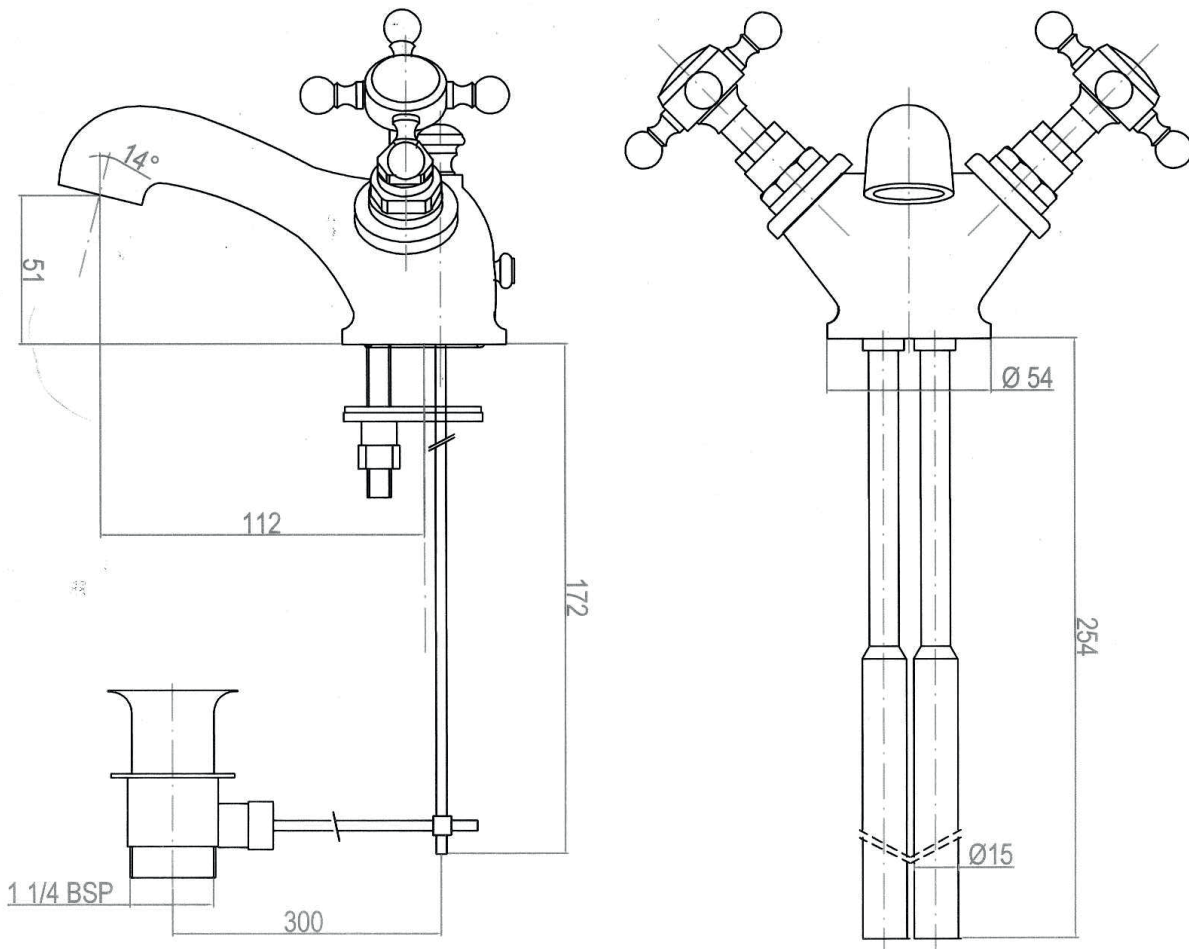

# VICTORIAN COLLECTION

SILVERDALE  
GREAT BRITAIN

Victorian basin mixer

Silverdale Ltd  
Silverdale Road,  
Newcastle Under Lyme,  
Staffordshire,  
ST5 6EH.  
Telephone: 01782 717 175 Facsimile: 01782 717 166  
Email: [sales@silverdalebathrooms.co.uk](mailto:sales@silverdalebathrooms.co.uk)  
[www.silverdalebathrooms.co.uk](http://www.silverdalebathrooms.co.uk)