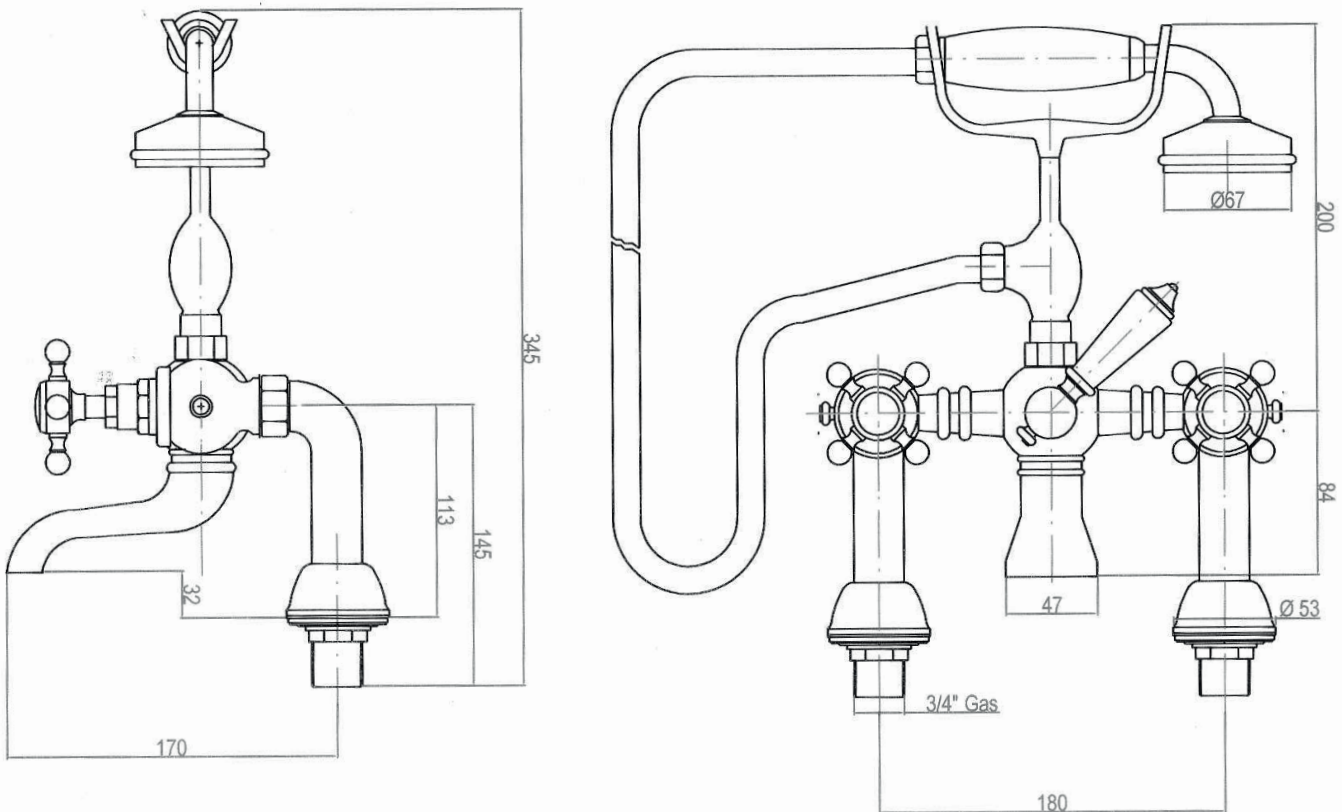

VICTORIAN COLLECTION

SILVERDALE
GREAT BRITAIN

Victorian bath shower deck

Silverdale Ltd
Silverdale Road,
Newcastle Under Lyme,
Staffordshire,
ST5 6EH.
Telephone: 01782 717 175 Facsimile: 01782 717 166
Email: sales@silverdalebathrooms.co.uk
www.silverdalebathrooms.co.uk