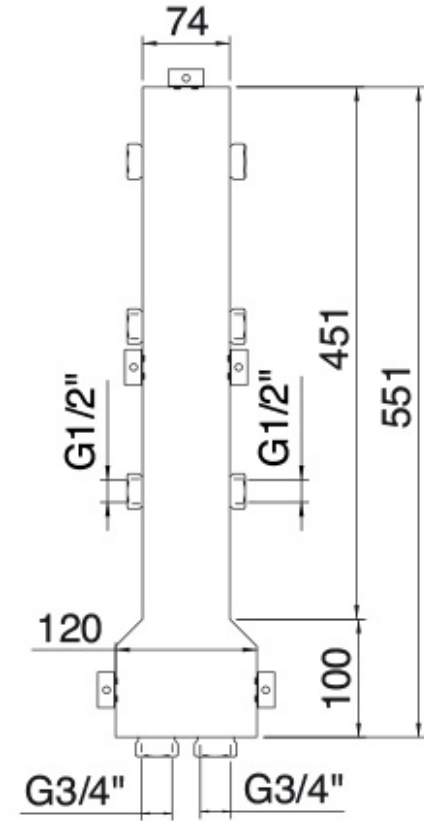

# 7275HE

FINISHES:

CHROME

BRUSH NICKEL

RUBINETTERIE  
**tremme**  
*instruments for water*