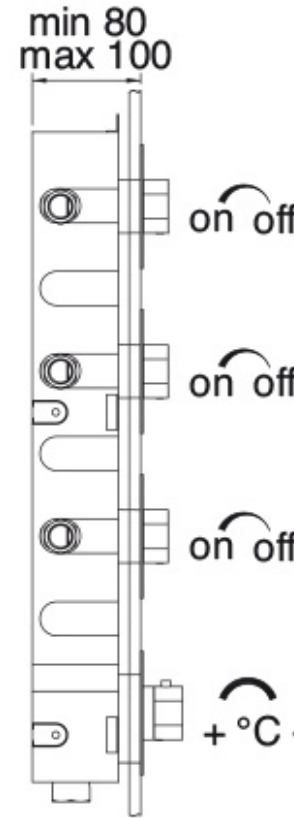

# 7275HE

FINISHES:

CHROME

BRUSH NICKEL

RUBINETTERIE  
**tremme**  
*instruments for water*