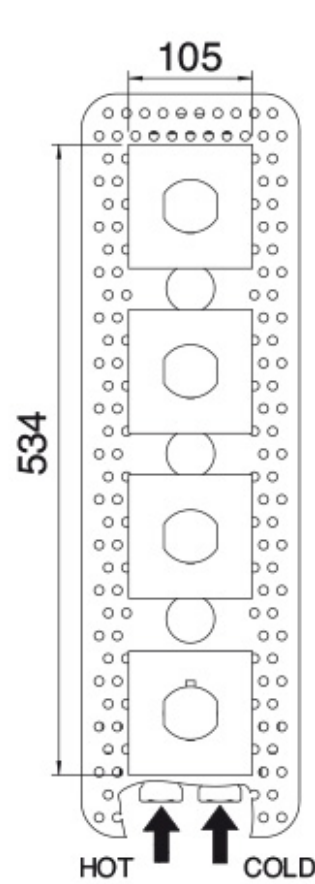

# 7275HE

FINISHES:

CHROME

BRUSH NICKEL

RUBINETTERIE  
**tremme**  
*instruments for water*