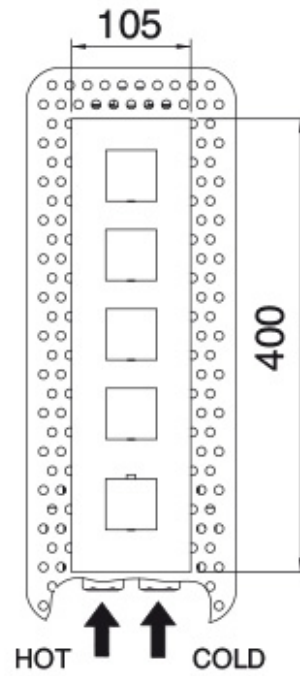

7297XQ

FINISHES:

CHROME

BRUSH NICKEL

min 80
max 100

RUBINETTERIE
treemme
instruments for water