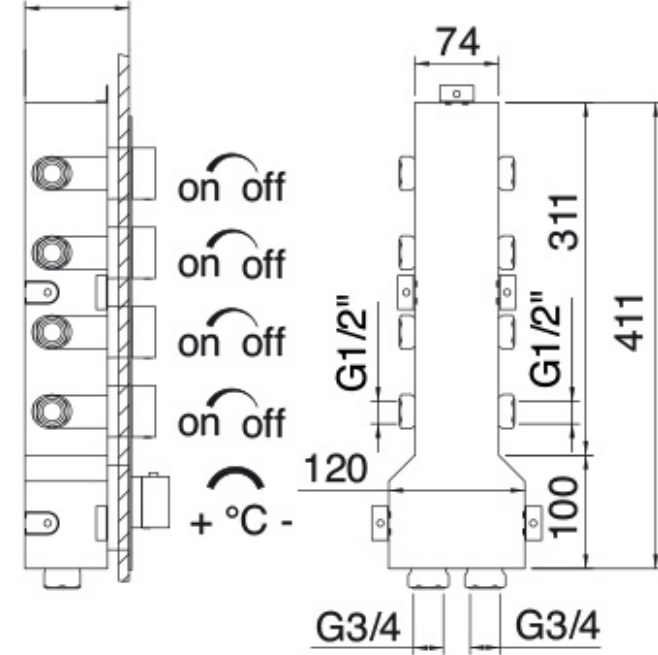

7297XQ

FINISHES:

CHROME

BRUSH NICKEL

min 80
max 100

RUBINETTERIE
treemme
instruments for water