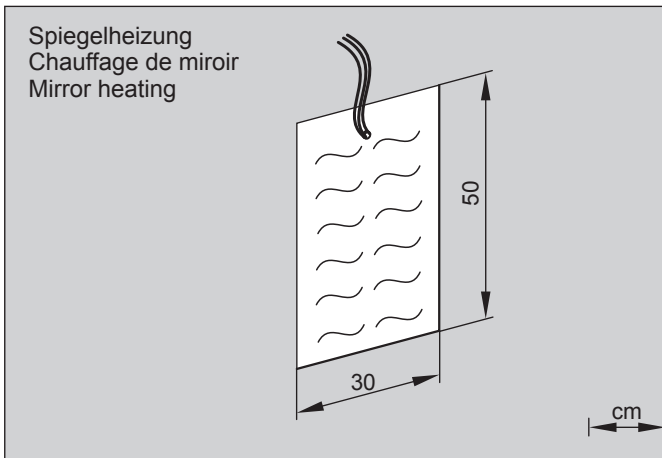

160.320; 321	160.330; 331	160.350; 351
	ARA/SP 120/LED; /SD	ARA/SP 130/LED; /SD	ARA/SP 150/LED; /SD
	1 x 27W/3400 lm + 1 x 27W/3400 lm	1 x 29W/3700 lm + 1 x 29W/3700 lm	1 x 34W/4250 lm + 1 x 34W/4250 lm
A	120	130	150
B	117.2	127.2	147.2