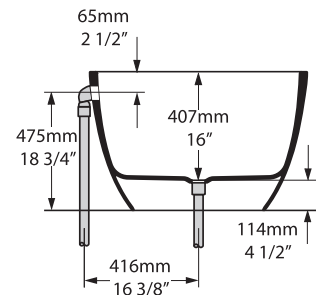

Top view

Front view

Section BB

Shown with K17 waste kit

Side view

Section AA

*All measurements subject to +/-5% tolerance
*Overflow hole not drilled

.dwg | .dxf | .skp www.vandabaths.com