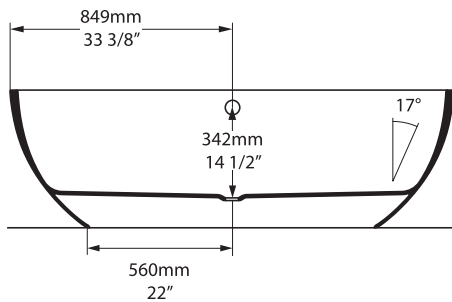

Top view

Front view

Section BB

Shown with K17 waste kit

Side view

Section AA

*All measurements subject to +/-5% tolerance
*Overflow hole not drilled

.dwg | .dxf | .skp www.vandabaths.com