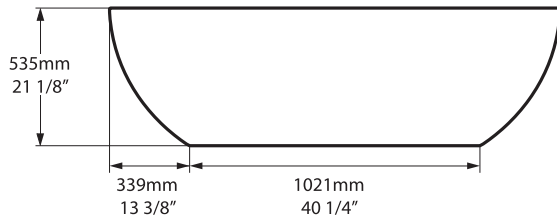

Top view

Front view

Section BB

Shown with K17 waste kit

Side view

Section AA

*All measurements subject to +/-5% tolerance
*Overflow hole not drilled

.dwg | .dxf | .skp www.vandabaths.com