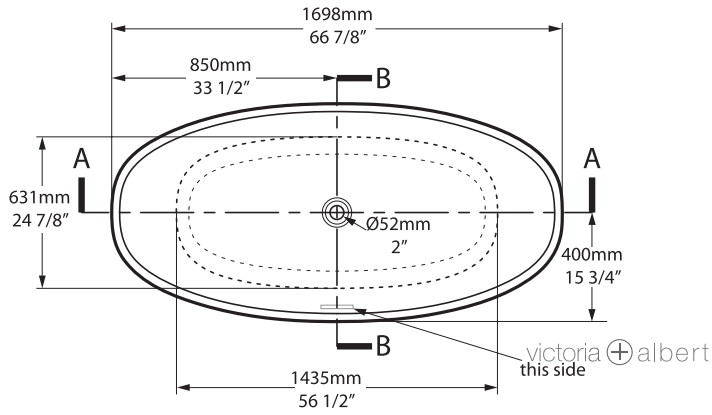

Top view

Front view

Section BB

Shown with K17 waste kit

Side view

Section AA

*All measurements subject to +/-5% tolerance
*Overflow hole not drilled

.dwg | .dxf | .skp www.vandabaths.com