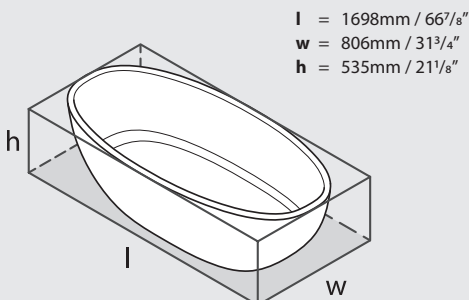

Top view

Front view

Section BB

Shown with K17 waste kit

Side view

Section AA

*All measurements subject to +/-5% tolerance
*Overflow hole not drilled

.dwg | .dxf | .skp www.vandabaths.com