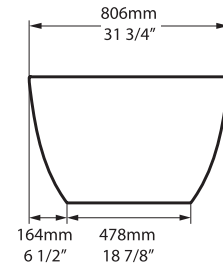

Top view

Front view

Section BB

Shown with K17 waste kit

Side view

Section AA

*All measurements subject to +/-5% tolerance
*Overflow hole not drilled

.dwg | .dxf | .skp www.vandabaths.com