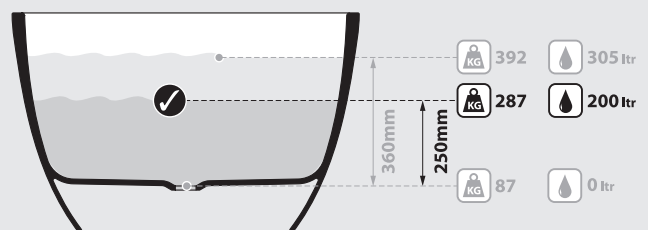

Top view

Front view

Section BB

Shown with K17 waste kit

Side view

Section AA

*All measurements subject to +/-5% tolerance
*Overflow hole not drilled

.dwg | .dxf | .skp www.vandabaths.com