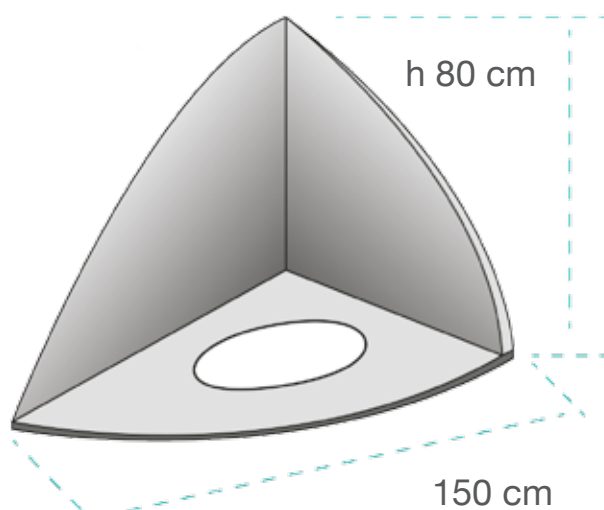

Lava vulcanica maiolicata
Glazed volcanic lava

Costo al progetto a misura
Prices have to be calculated to the project

Prezzo Price	€ 6.000,00