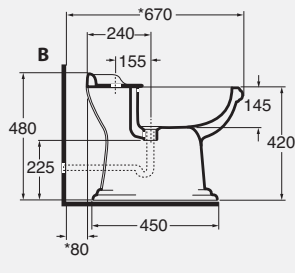

DESCRIPTION

W.c. with wall trap
 cod. JUB 100/P - kg. 24,00

W.c. with wall trap that can be transformed
 into floor trap by plastic technical bend
 cod. JUB 100/S - kg. 24,00

victorian style

A* 0 riferimento vaso
 B* 80-670 riferimento vaso
 A* 0 ref w.c.
 B* 80-670 ref w.c.