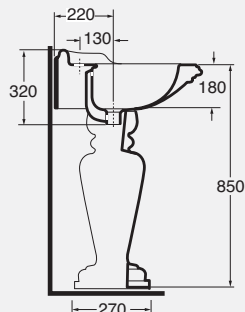

DESCRIZIONE

Consolle cm 90 monoforo
predisposta a tre fori
cod. JUB 200/90 - kg. 32,50

Colonna
cod. JUB 300 - kg. 12,50

DESCRIPTION

One-hole console 90 cm
arranged for three-holes
cod. JUB 200/90 - kg. 32,50

Pedestal
cod. JUB 300 - kg. 12,50