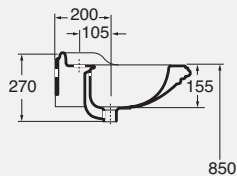

DESCRIZIONE
Lavabo incasso monoforo
predisposto a tre fori
cod. JUB 700 - kg. 15,50

DESCRIPTION
One-hole inset washbasin
arranged for three-holes
cod. JUB 700 - kg. 15,50

DESCRIZIONE
Lavabo cm 60 monoforo
predisposto a tre fori
cod. JUB 200/60 - kg. 19,00

DESCRIPTION
One-hole washbasin 60 cm
arranged for three-holes
cod. JUB 200/60 - kg. 19,00

DESCRIZIONE
Lavabo cm 70 monoforo
predisposto a tre fori
cod. JUB 200- kg. 28,50

Colonna
cod. JUB 300 - kg. 12,50

DESCRIPTION
One-hole washbasin 70 cm
arranged for three-holes
cod. JUB 200 - kg. 28,50

Pedestal
cod. JUB 300 - kg. 12,50