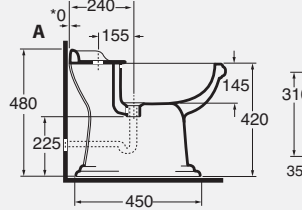

DESCRIPTION

W.c. with wall trap
 cod. JUB 100/P - kg. 24,00

W.c. with wall trap that can be transformed
 into floor trap by plastic technical bend
 cod. JUB 100/S - kg. 24,00

victorian style

A* 0 riferimento vaso
 B* 80-670 riferimento vaso
 A* 0 ref w.c.
 B* 80-670 ref w.c.