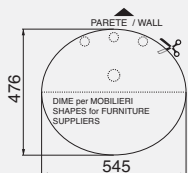

DESCRIZIONE
Lavabo incasso monoforo
predisposto a tre fori
cod. JUB 700 - kg. 15,50

DESCRIPTION
One-hole inset washbasin
arranged for three-holes
cod. JUB 700 - kg. 15,50

DESCRIZIONE
Lavabo cm 60 monoforo
predisposto a tre fori
cod. JUB 200/60 - kg. 19,00

DESCRIPTION
One-hole washbasin 60 cm
arranged for three-holes
cod. JUB 200/60 - kg. 19,00

DESCRIZIONE
Lavabo cm 70 monoforo
predisposto a tre fori
cod. JUB 200- kg. 28,50

Colonna
cod. JUB 300 - kg. 12,50

DESCRIPTION
One-hole washbasin 70 cm
arranged for three-holes
cod. JUB 200 - kg. 28,50

Pedestal
cod. JUB 300 - kg. 12,50