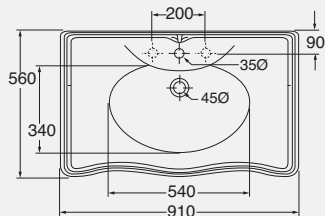

DESCRIZIONE

Consolle cm 90 monoforo
predisposta a tre fori
cod. JUB 200/90 - kg. 32,50

Colonna
cod. JUB 300 - kg. 12,50

DESCRIPTION

One-hole console 90 cm
arranged for three-holes
cod. JUB 200/90 - kg. 32,50

Pedestal
cod. JUB 300 - kg. 12,50