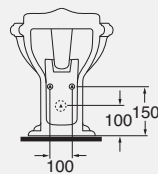

DESCRIPTION

W.c. with wall trap
 cod. JUB 100/P - kg. 24,00

W.c. with wall trap that can be transformed
 into floor trap by plastic technical bend
 cod. JUB 100/S - kg. 24,00

victorian style

A* 0 riferimento vaso
 B* 80-670 riferimento vaso
 A* 0 ref w.c.
 B* 80-670 ref w.c.