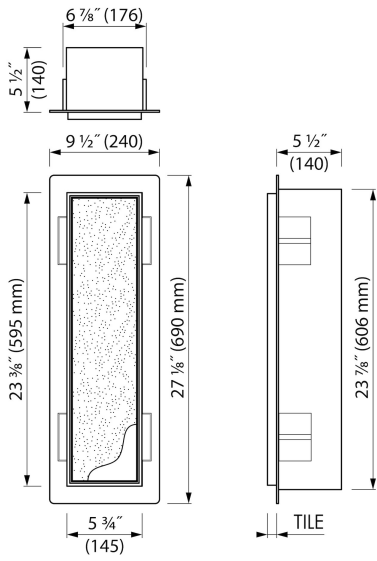

TECHNICAL DRAWINGS

Manufacturer

Easy Sanitary Solutions
Nijverheidsstraat 60 | 7575 BK Oldenzaal | The Netherlands
T. +31 (0)541 200 800 | F. +31 (0)541 200 899
info@esspost.com | www.easydrain.com

Contact

Easy Sanitary Solutions
Nijverheidsstraat 60 | 7575 BK Oldenzaal | The Netherlands
T. +31 (0)541 200 800 | F. +31 (0)541 200 899
sales@esspost.com | www.easydrain.com