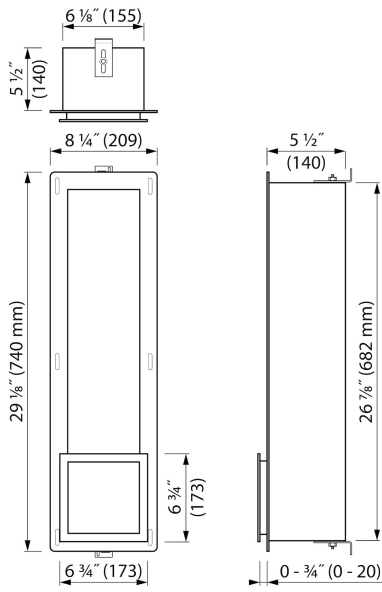

TECHNICAL DRAWINGS

Manufacturer

Easy Sanitary Solutions
Nijverheidsstraat 60 | 7575 BK Oldenzaal | The Netherlands
T. +31 (0)541 200 800 | F. +31 (0)541 200 899
info@esspost.com | www.easydrain.com

Contact

Easy Sanitary Solutions
Nijverheidsstraat 60 | 7575 BK Oldenzaal | The Netherlands
T. +31 (0)541 200 800 | F. +31 (0)541 200 899
sales@esspost.com | www.easydrain.com