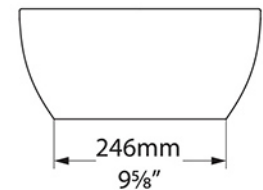

Barcelona 64

VB-BAR-64

Side view

*All measurements subject to +/-5% tolerance