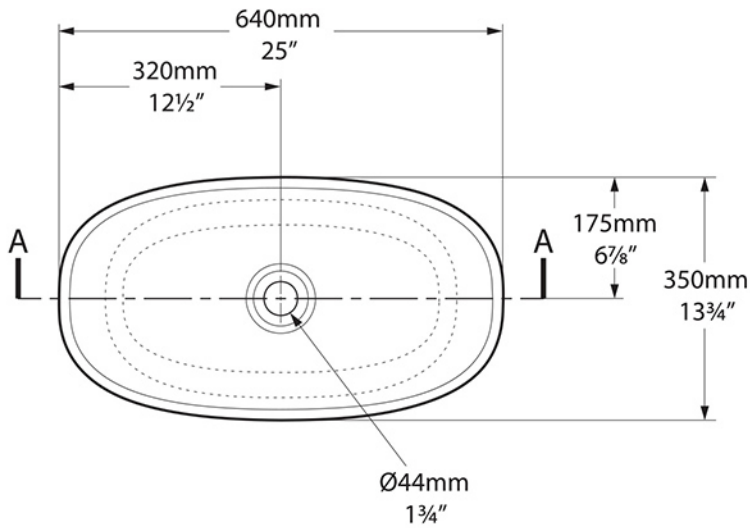

rich in volcanic limestone

Massachusetts Code:
File No. P3-0313-465
cUPC listing by IAPMO:
File No. 6970

Barcelona 64

VB-BAR-64

Front view

Side view

Section AA

*All measurements subject to +/-5% tolerance