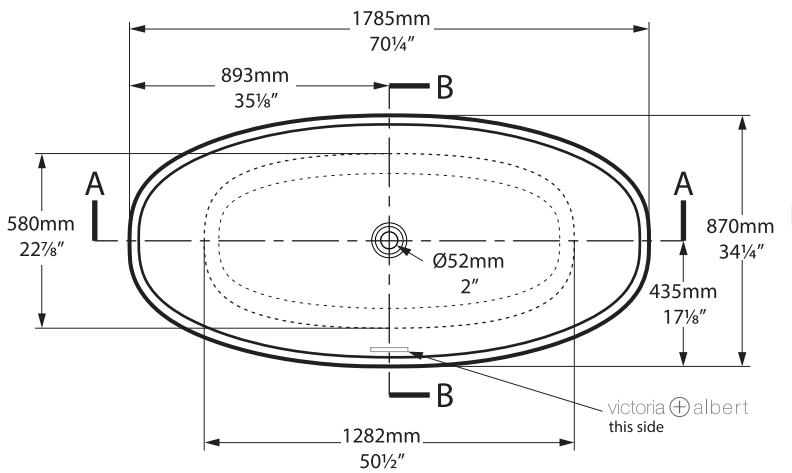

Barcelona BAR-N-BK

Top view

Front view

Section BB

Shown with K17 waste kit

Side view

Section AA

Section BB