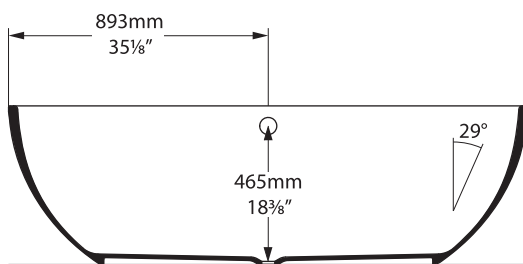

Barcelona BAR-N-BK

Top view

Front view

Section BB

Shown with K17 waste kit

Side view

Section AA

Section BB

Shown with K12/K40 waste kit

*All measurements subject to +/-5% tolerance

*Overflow hole not drilled

437

350 ltr

277

190 ltr

87