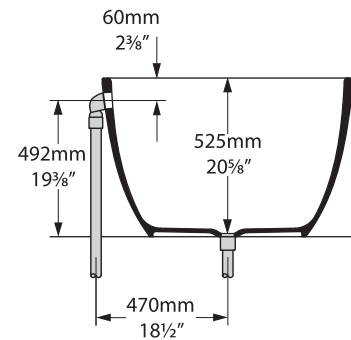

Barcelona BAR-N-BK

Top view

Front view

Section BB

Shown with K17 waste kit

Side view

Section AA

Section BB

Shown with K12/K40 waste kit

*All measurements subject to +/-5% tolerance

*Overflow hole not drilled

437

350 ltr

277

190 ltr

87