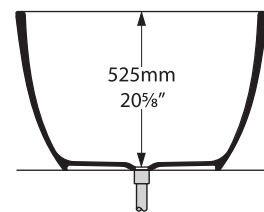

Barcelona BAR-N-BK

Top view

Front view

Section BB

Shown with K17 waste kit

Side view

Section AA

Section BB

Shown with K12/K40 waste kit

*All measurements subject to +/-5% tolerance

*Overflow hole not drilled

437

350 ltr

277

190 ltr

87