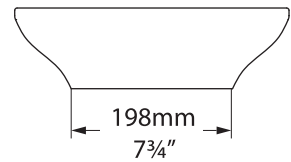

rich in volcanic limestone

Massachusetts Code:
File No. P1-1212-223
cUPC listing by IAPMO:
File No. 6970

Cabrits VB-CAB-55

Top view

Front view

Side view

Section AA

*All measurements subject to +/-5% tolerance