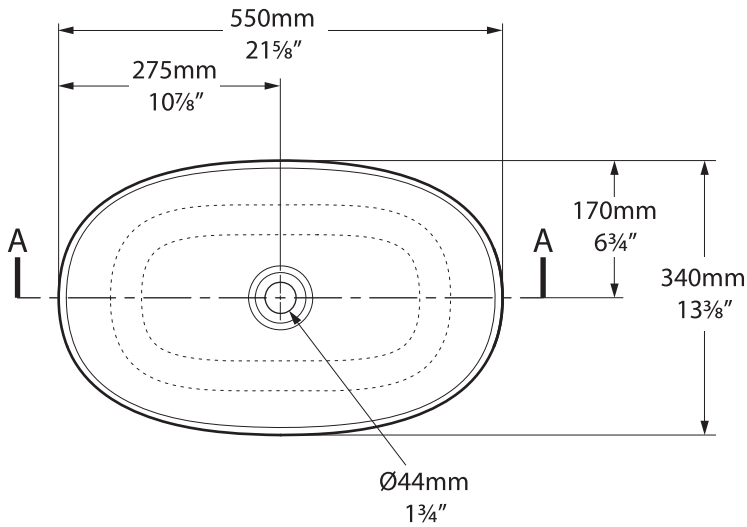

rich in volcanic limestone

Massachusetts Code:
File No. P1-1212-223
cUPC listing by IAPMO:
File No. 6970

Cabrits VB-CAB-55

Top view

Front view

Side view

Section AA

*All measurements subject to +/-5% tolerance