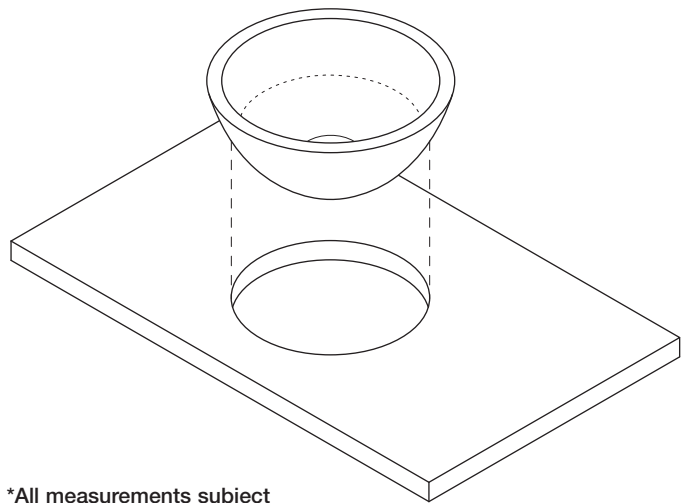

Countertop

Semi recessed

Maru 42

VB-MAU-42

Top view

Side view

Semi Recessed

Front view