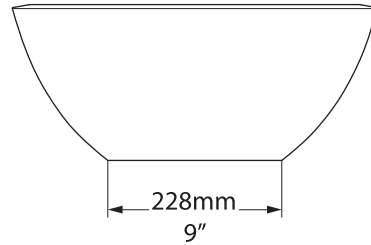

Countertop

Semi recessed

Maru 42

VB-MAU-42

Top view

Side view

Semi Recessed

Front view

Section AA

*All measurements subject to +/-5% tolerance