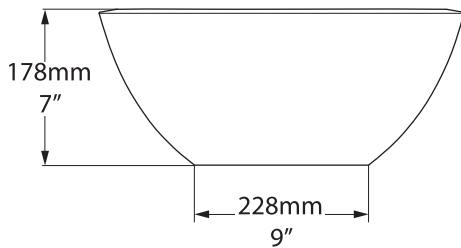

Countertop

Semi recessed

Maru 42

VB-MAU-42

Top view

Side view

Semi Recessed

Front view

Section AA

*All measurements subject to +/-5% tolerance