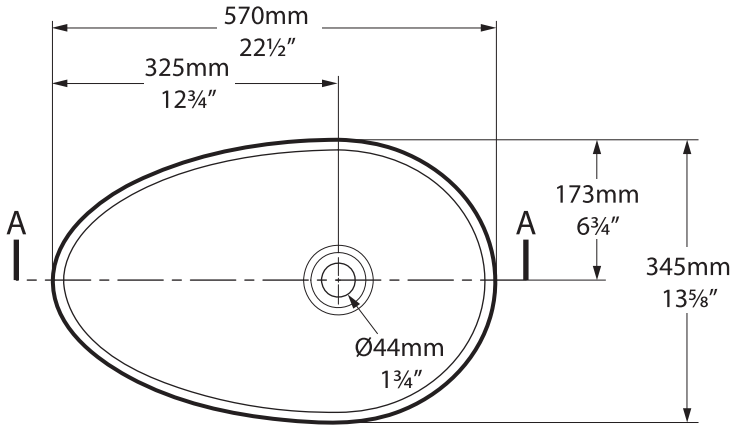

Napoli 57 VB-NAP-BK

Top view

Front view

Side view

Section AA

*All measurements subject to +/-5% tolerance