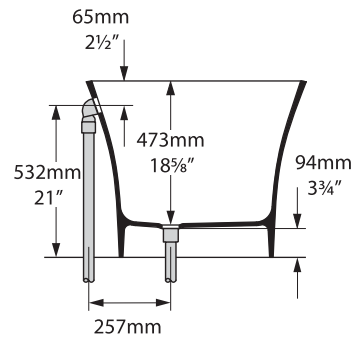

Ravello RAV-N-BK

Top view

Front view

Side view

Section BB

Shown with K17 waste kit

Section AA

Section BB

Shown with K12/K40 waste kit

*All measurements subject to +/-5% tolerance

*Overflow hole not drilled