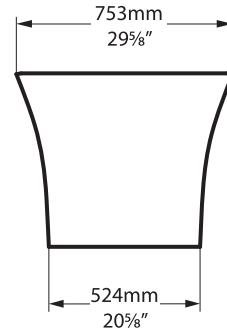

Ravello RAV-N-BK

Front view

Shown with K17 waste kit

Shown with K12/K40 waste kit

*All measurements subject to +/-5% tolerance

*Overflow hole not drilled