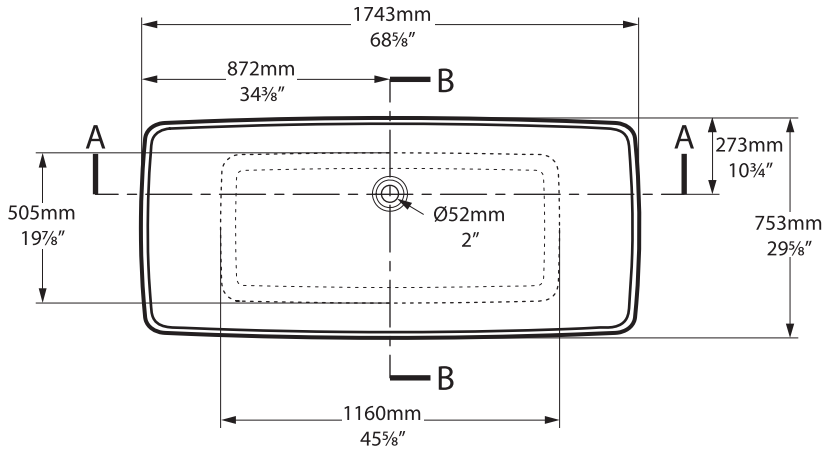

Side view

Ravello RAV-N-BK

Top view