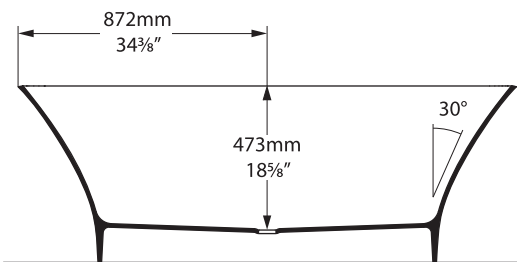

Ravello RAV-N-BK

Top view

Front view

Side view

Section BB

Shown with K17 waste kit

Section AA

Section BB

Shown with K12/K40 waste kit

*All measurements subject to +/-5% tolerance

*Overflow hole not drilled