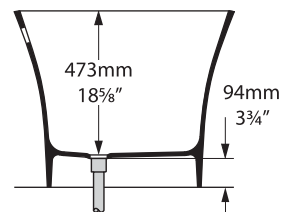

Ravello RAV-N-BK

Top view

Front view

Side view

Section BB

Shown with K17 waste kit

Section AA

Section BB

Shown with K12/K40 waste kit

*All measurements subject to +/-5% tolerance

*Overflow hole not drilled