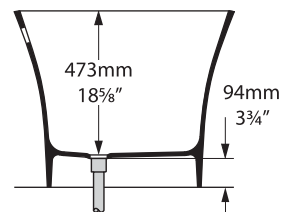

Ravello

RAV-N-SW

Top view

Front view

Side view

Section BB

Shown with K17 waste kit

Section AA

Section BB

Shown with K12/K40 waste kit

*All measurements subject to +/-5% tolerance

*Overflow hole not drilled