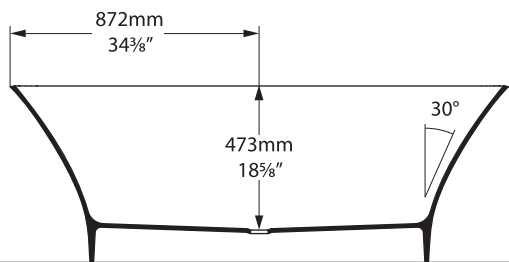

Ravello

RAV-N-SW

Top view

Front view

Side view

Section BB

Shown with K17 waste kit

Section AA

Section BB

Shown with K12/K40 waste kit

*All measurements subject to +/-5% tolerance

*Overflow hole not drilled