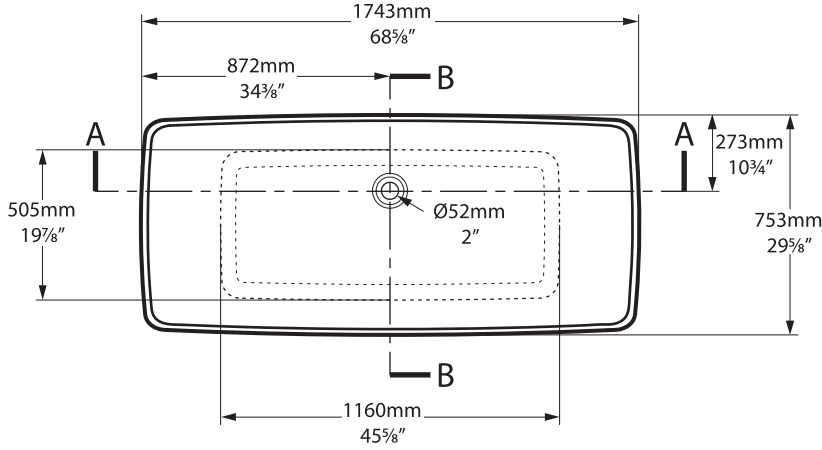

Ravello

RAV-N-SW

Top view

Front view

Side view

Section BB

Shown with K17 waste kit

Section AA