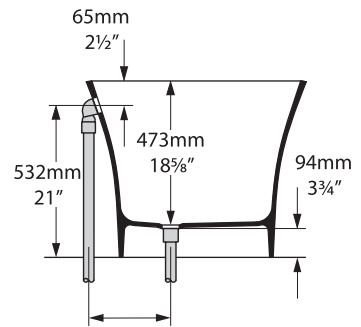

Ravello

RAV-N-SW

Top view

Front view

Side view

Section BB

Shown with K17 waste kit

Section AA

Section BB

Shown with K12/K40 waste kit

*All measurements subject to +/-5% tolerance

*Overflow hole not drilled