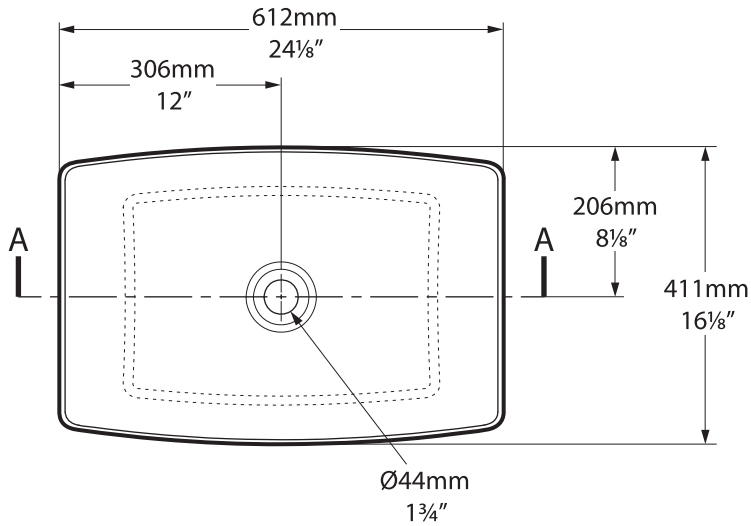

# Ravello 60

VB-RAV-BK

**Top view**

**Front view**

**Side view**

**Section AA**

\*All measurements subject to +/-5% tolerance