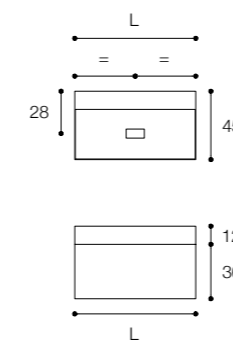

Composizione a un cassetto da cm 120 x 45 x h 36 in finitura bianco opaco con lavabo Quattro.Zero da appoggio

Composition with one drawer cm 120 x 45 x h36 white matt finish with Quattro.Zero countertop washbasin

Larghezza / Length (L)
60 - 80 - 100 - 120 cm

Altezza / Height
36 cm

Profondità / Depth
45 cm

Listino prezzi / Price list — p. 24

● Colori disponibili / Available colors — p. 86 - 87