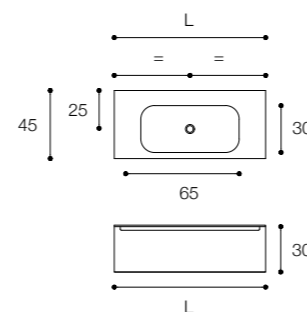

Composizione Edge con ante in acacia termo trattata, piano integrato in vetro finitura creta satinato e maniglia gola in onice. Dimensioni 160 x 45 x h 30

Edge composition with thermo-treated acacia fronts, built-in basin in Clay satin glass and Onyx groove handle. Dimensions: 160 x 45 x h30

Larghezza / Length (L)
80 - 100 - 120 - 140 - 160 cm

Altezza / Height
30 cm

Profondità / Depths
45 cm

Listino prezzi / Price list — p. 404

Colori disponibili / Available colors — p. 284 - 285