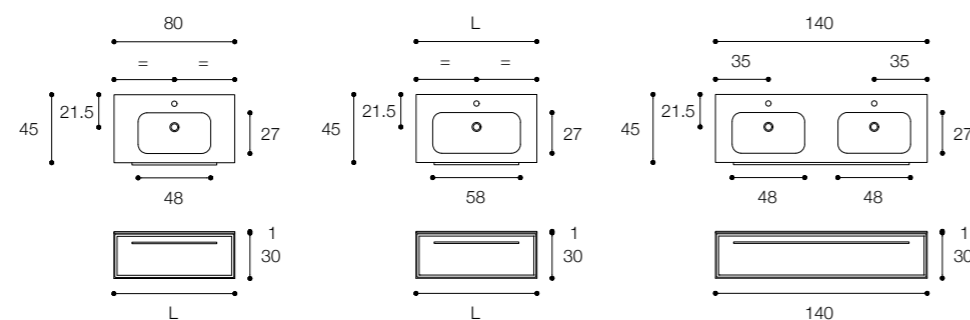

Composizione con base a un cassetto in finitura bianco opaco e piano con lavabo in Ceramilux mod. Mini Roundlux.
Dimensioni cm 80 x 45 x h 30

Composition with one drawer unit in matt white finish and top with built-in basin in Ceramilux mod. Mini Roundlux.
Dimensions cm 80 x 45 x h 30

Larghezza / Length (L)
80 - 100 - 120 cm

140* cm
*Disponibile per lavabo doppio / Available for double basin

Altezza / Height
30 cm

Profondità / Depth
45 cm

Listino prezzi / Price list — p. 62
Colori / Colors — p. 111 ●