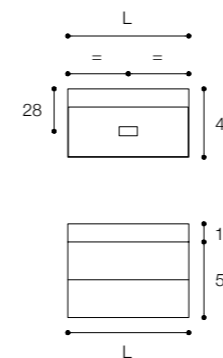

Unit in matt exclusive grey finish and side door in natural walnut, dimensions 80 X 45 x h 36 cm. Ciotola 43 washbasin and top in Ceramilux ssl with anti-drip edge.

Larghezza / Length (L)
80 - 100 cm

Altezza / Height
36 cm

Profondità / Depths
45 cm

Listino prezzi / Price list — p. 38

● Colori disponibili / Available colors — p. 86 - 87

Composizione con base a due cassetti e lavabo in appoggio in Ceramilux Ssl. In foto: lavabo Quattro.Zero cm 80 x 45 x h 12 su base a due cassetti cm 80 x 45 x h 50.

Composition with two drawer unit and countertop washbasin in Ceramilux Ssl. Photo: washbasin Quattro.Zero cm 80 x 45 x h 12 on unit with two drawers cm 80 x 45 x h 50.

Larghezza / Length (L)
60 - 80 - 100 - 120 cm