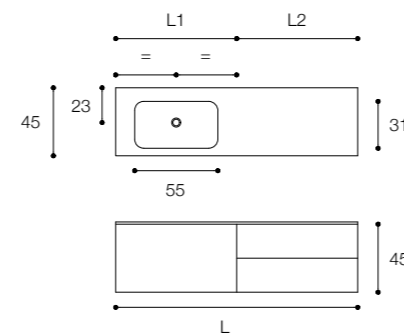

Mobile Viaveneto G con tre cassetti e maniglie a gola in finitura bianco laccato opaco da cm 160 x 45 x h 45 con piano con lavabo integrato round soft in Cristalplant Biobased.

Viaveneto G unit with three drawers and groove handle in matt white lacquered finish measuring 160 x 45 x h 45 cm with round soft built-in washbasin in Cristalplant Biobased.

Larghezza / Length (L)
L 120 - 140 - 160 - 180 cm
L1 80 - 90 cm
L2 40 - 90 cm

Altezza / Height
45 cm

Profondità / Depth
45 cm

Listino prezzi / Price list — p. 216

Colori disponibili / Available colors — p. 218 - 219 ●