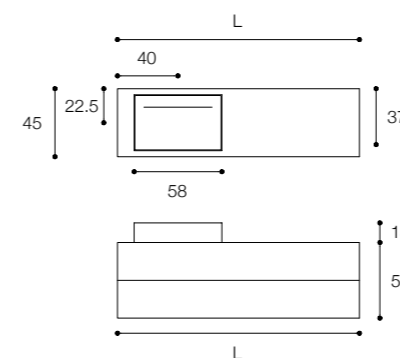

Pure unit measuring 160 x 45 x h 50 cm with double drawer with groove handle and pure washbasin in ceramilux 160 x 45 x h 12 cm. The finish of the unit is walnut brown.

Larghezza / Length (L)
100 - 120 - 140 - 160 cm

Altezza / Height
50 cm

Profondità / Depth
45 cm

Listino prezzi / Price list — p. 103

● Colori disponibili / Available colors — p. 168 - 169

Mobile pure da cm 160 x 45 x h 50 a doppio cassetto in finitura bianco opaco con top in Cristalplant, maniglia a gola e lavabo Fontana in ceramilux SSL da cm 58 x 37 x h 13.

Pure 160 x 45 x h 50 cm unit with two drawers in matt white finish with Cristalplant top, groove handle and Fontana washbasin in ceramilux SSL measuring 58 x 37 x h 13 cm.

Larghezza / Length (L)
100 - 120 - 140 - 160 cm