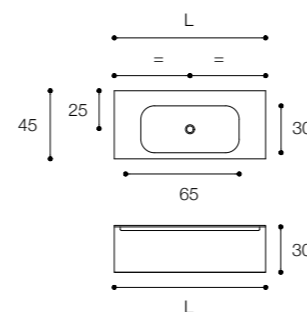

Edizione speciale della collezione Edge con frontali e fianchi in acciaio inox lavorati a mano disponibili in finitura titanio, rame e ottone satinato.

Special edition of the Edge collection, with handmade stainless steel fronts and sides, available in titanium, copper and satin brass finishes.

Larghezza / Length (L)
80 - 100 - 120 - 140 - 160 cm

Altezza / Height
30 cm

Profondità / Depth
45 cm

Listino prezzi / Price list — p. 387

Colori disponibili / Available colors — p. 284 - 285