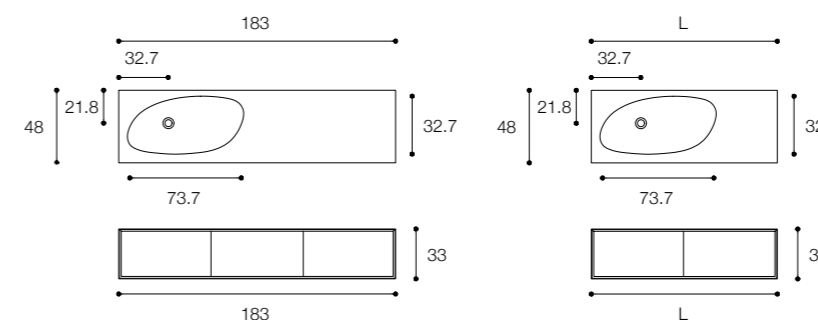

SHAPE EVO

DESIGN FALPER + MICHAEL SCHMIDT

Mobile Shape Evo con cassetti e maniglia a gola. In foto: mobile con lavabo Mod. Shape integrato in Cristalplant biobased, struttura in finitura bianco opaco. Dimensioni cm 183 x 48 x h 33.

Shape Evo furniture with drawers and groove handle. In photo: furniture with Shape built-in washbasin in biobased Cristalplant, structure in matt white finish. Dimensions cm 183 x 48 x h 33.

Larghezza / Length (L)
93 - 123 - 153 - 183 cm