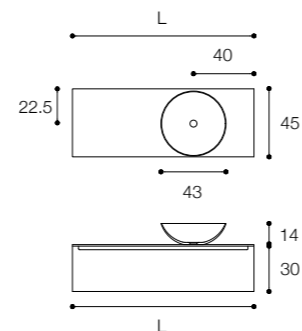

Composizione Edge con frontale in acacia termo trattata, top in marmo Calacatta Gold, lavabo d'appoggio ciotola 43 in Ceramilux SSL e maniglia gola in Ottone spazzolato. dimensioni 160 x 45 x h 30

Edge Composition with thermo-treated acacia front, Calacatta Gold marble top, Ciotola 43 washbasin in Ceramilux SSL and Brushed brass groove handle. Dimensions: 160 x 45 x h30

Larghezza / Length (L)
80 - 100 - 120 - 140 - 160 cm

Altezza / Height
30 cm

Profondità / Depth
45 cm

Listino prezzi / Price list — p. 400

Colori disponibili / Available colors — p. 284 - 285