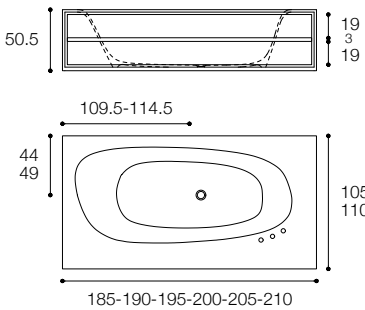

Vasca in cristalplant biobased con vano a giorno in legno
Cristalplant biobased bathtub with wooden open compartment

Larghezza / Length
185 - 210 cm

Altezza / Height
50,5 cm

Profondità / Depth
105 - 110 cm

Listino prezzi / Price list — p. 554
Colori disponibili per mensola /
Available colors for shelf — p. 225 ●