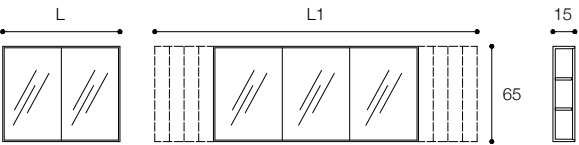

SHAPE EVO
DESIGN MICHAEL SCHMIDT

Specchi contenitori in legno con illuminazione led
Wooden mirror cabinets with led lighting

DZW

(L) 80 - 93 - 120 - 123 cm
(L1) 140 - 153 - 160 - 180 - 183 - 200 cm
(H) 65 cm
(P) 15 cm