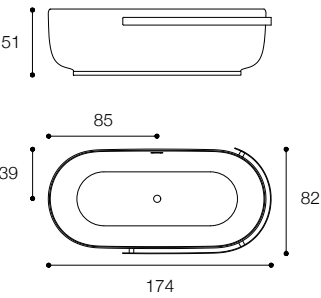

Vasca freestanding in cristalplant biobased
Freestanding bathtub in cristalplant biobased

Larghezza / Length
170 cm

Altezza / Height
51 cm

Profondità / Depth
77 cm

Listino prezzi / Price list — p. 543
Colori disponibili / Available colors — p. 224 ●

Vasca freestanding in cristalplant biobased
Freestanding bathtub in cristalplant biobased

Larghezza / Length
174 cm

Altezza / Height
52 cm

Profondità / Depth
82 cm

Listino prezzi / Price list — p. 543
Colori disponibili / Available colors — p. 224 ●