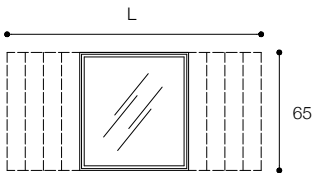

Specchi in cristalplant con illuminazione led
Mirrors with Cristalplant frames and led lighting

(L) 60 / 225 cm
(H) 65 cm
(P) 4 cm

(L) 80 / 120 cm
(H) 160 cm
(P) 4 cm

Colori / Colors — p. 278 Listino / Price list — p. 600 ●

Specchi con cornice in legno con illuminazione led
Mirrors with wooden frame with led lighting

(L) 60 - 80 - 90 - 100 - 120
140 - 160 - 180 - 200 cm
(H) 75 cm

Colori / Colors — p. 279 Listino / Price list — p. 601 ●

Disponibile in tutte le finiture legno
e laccate della Viaveneto. /
Available in all Viaveneto wood and
lacquered finishings.

* retroilluminato / with back light