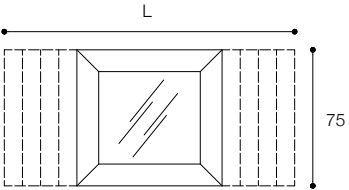

DXT

(L) 60 / 200 cm
(H) 75 cm
(P) 6 cm

GEORGE
DESIGN FALPER + MICHAEL SCHMIDT

Specchi con cornice in metallo
Mirrors with metal frame

DXG

150 x 150 cm

SPECCHI CON ANGOLI RAGGIATI / MIRRORS WITH ROUNDED CORNERS
DESIGN FALPER