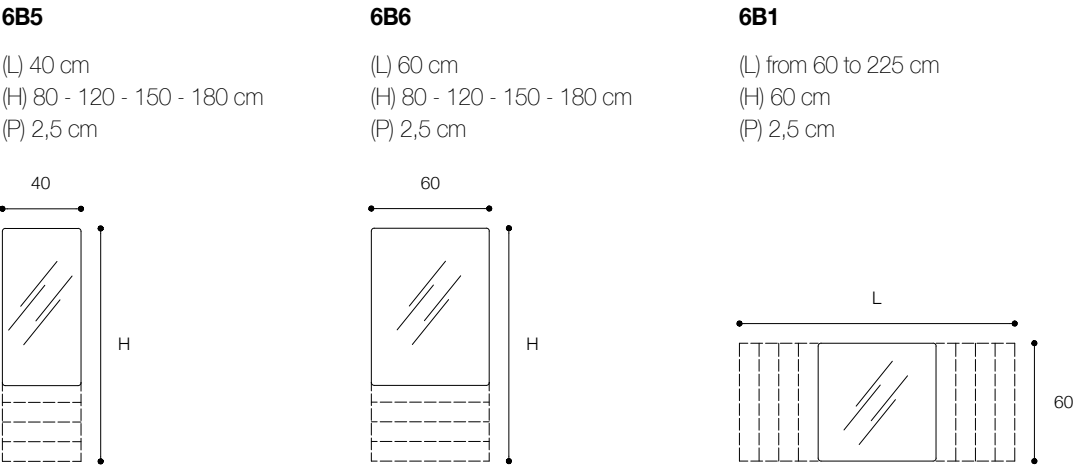

Listino prezzi / Price list — p. 573