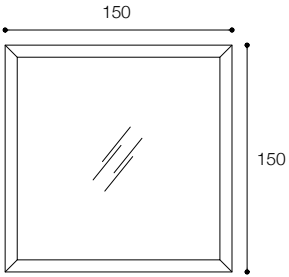

DXT

(L) 60 / 200 cm
(H) 75 cm
(P) 6 cm

GEORGE
DESIGN FALPER + MICHAEL SCHMIDT

Specchi con cornice in metallo
Mirrors with metal frame

DXG

150 x 150 cm

SPECCHI CON ANGOLI RAGGIATI / MIRRORS WITH ROUNDED CORNERS
DESIGN FALPER