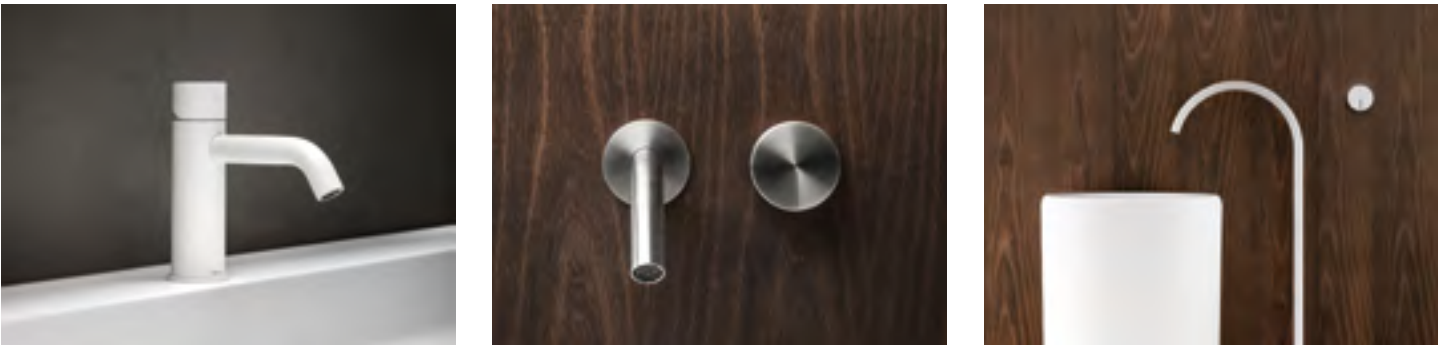

Comandi piano / Deck mounted flow controls

ACQUIFERO

Soffioni doccia /
Shower heads

Doccette / Hand showers

ACQUIFERO

Materiali e finiture /
Materials and finishings

Finiture su acciaio inox aisi 316 / Finishings on aisi 316 stainless steel