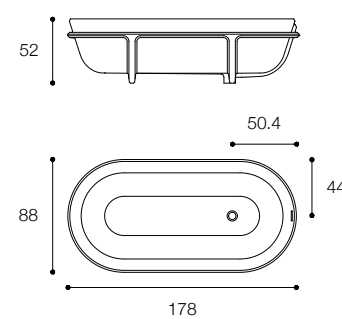

Listino prezzi / Price list — p. 542

HANDMADE
DESIGN MICHAEL SCHMIDT

Vasca freestanding in cristalplant biobased
Freestanding bathtub in cristalplant biobased

Larghezza / Length
170 cm

Altezza / Height
51 cm

Profondità / Depth
80 cm

Listino prezzi / Price list — p. 546

CONTROSTAMPO

DESIGN DARIO GAUDIO + VITTORIO VENEZIA

Vasca freestanding in cristalplant biobased
Freestanding bathtub in cristalplant biobased

Larghezza / Length
170 cm

Altezza / Height
52 cm

Profondità / Depth
88 cm

Listino prezzi / Price list — p. 548

Colori disponibili / Available colors — p. 224 ●

SCOOP

DESIGN MICHAEL SCHMIDT

Vasca in cristalplant biobased
Cristalplant biobased bathtub