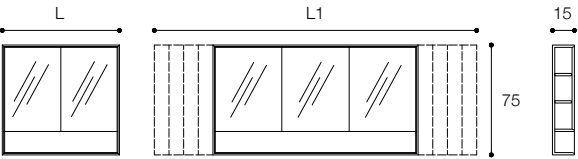

Specchi contenitori in legno con vano a giorno e illuminazione led
Wooden mirror cabinets with open compartment and led lighting

(L) 80 - 93 - 120 - 123 cm
(L1) 140 -153 - 160 - 180 - 183 - 200 cm
(H) 75 cm
(P) 15 cm