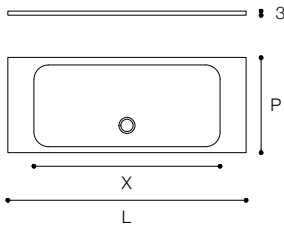

WBS / WBK / WBO
WBJ / WBN / WBP
WBQ / WBR

(L) 170 - 180 cm
(P) 70 - 80 - 90 cm

Colori / Colors — p. 235   Listino / Price list — p. 561   ●