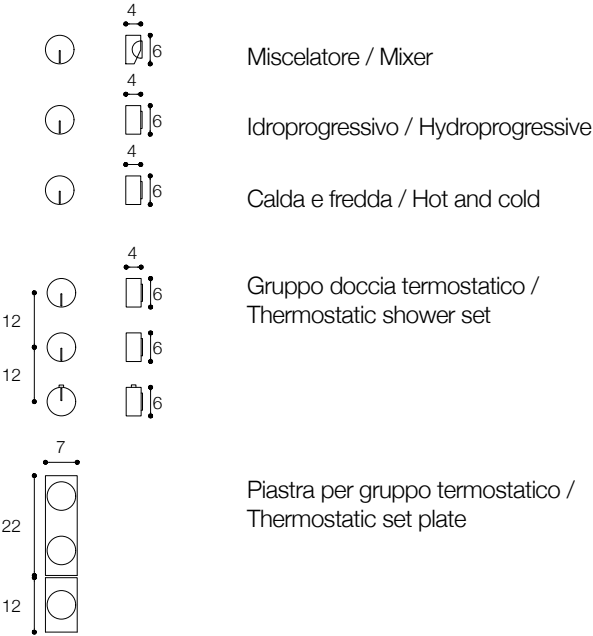

Comandi parete / Wall mounted flow controls