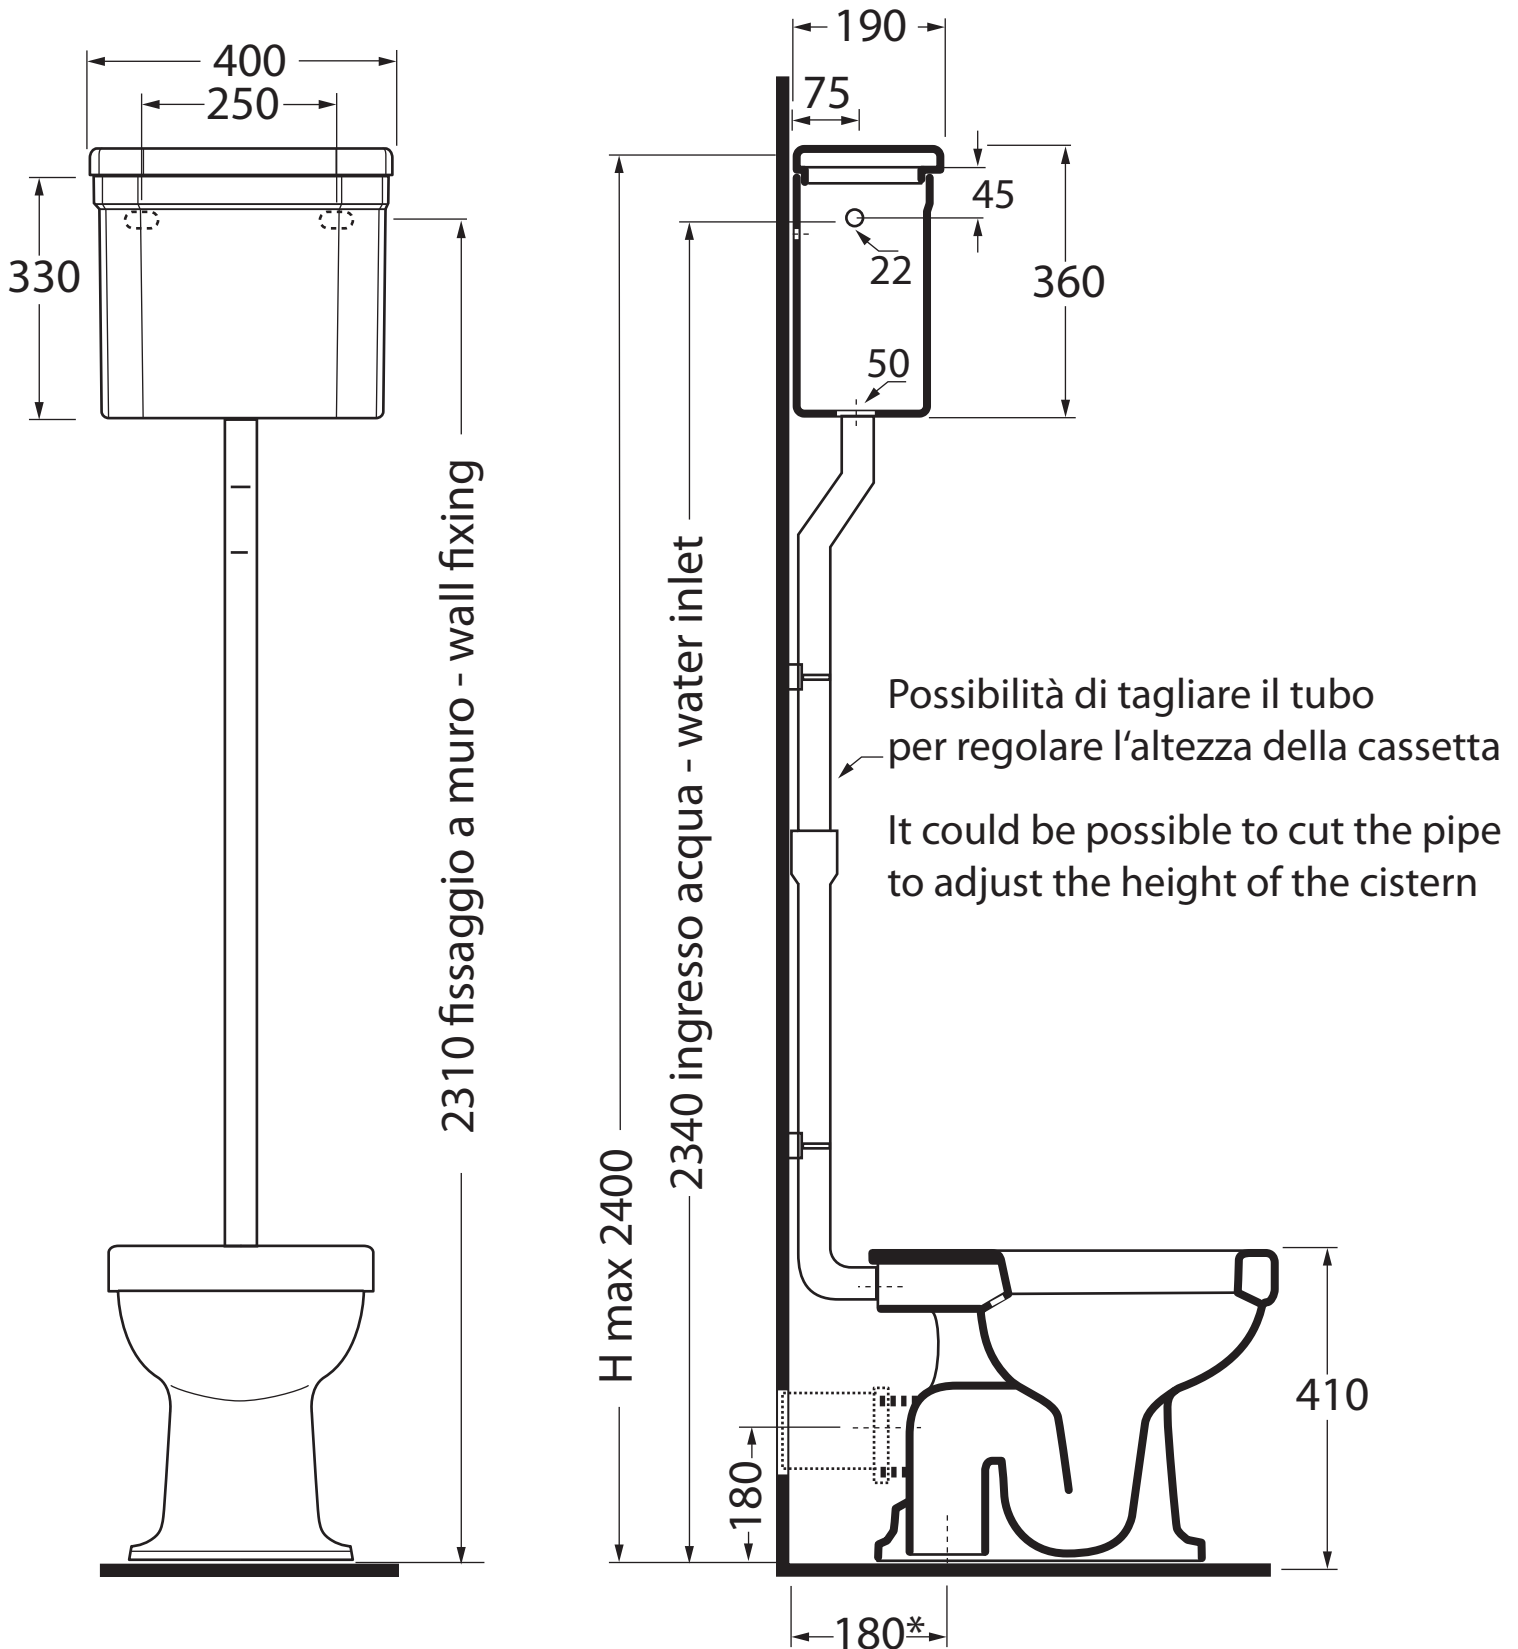

GIU 400/C

Cassetta alta con coperchio
High-level cistern with cover

Dimensioni/dimensions: 40X19XH36 CM
Peso/weight: 11 kg

*Misure consigliate/recommended sizes