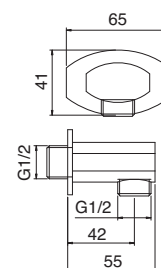

RTDO149
Doccetta anticalcare
Anti-limescale hand-shower