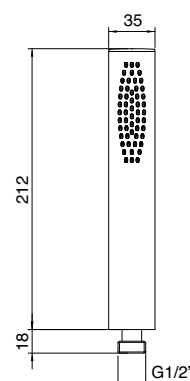

RTGA114
Gancio fisso
Hand-shower hook

RTGA127
Presca acqua con gancio fisso
Hand-shower hook with
wall hose outlet

RTGA125
Presca acqua a muro
Wall hose outlet

RTDO149
Doccetta anticalcare
Anti-limescale hand-shower

ABS

RTDO150
Doccetta ABS anticalcare
ABS anti-limescale hand-shower