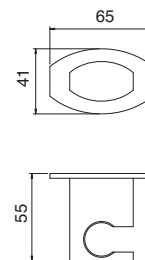

0947__02
Kit saliscendi
senza presa acqua
Sliding-bar kit without
wall hose outlet

6531
Kit gancio, flessibile, doccetta
Hook, flexible and hand shower kit

RTGA114
Gancio fisso
Hand-shower hook

RTGA127
Presca acqua con gancio fisso
Hand-shower hook with
wall hose outlet