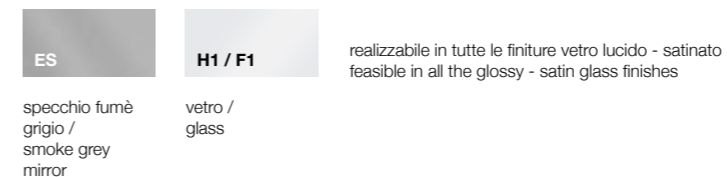

articolo / item	L	P	H
<b>EAL 30DX. EAM 30SX</b>	30 cm	35 cm	150 cm
<b>EAL 40DX. EAM 40SX</b>	40 cm	35 cm	150 cm

finiture top / top finishes

finiture fascia frontale / band finishes

parti di legno / wood parts

finiture mobile / furniture finishes

realizzabile in tutte le finiture vetro lucido - satinato  
feasible in all the glossy - satin glass finishes

brevettato / patented

brevettato / patented