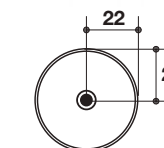

HANDMADE
LAVABO FREESTANDING IN CRISTALPLANT BIOBASED OPACO
FREESTANDING WASHBASIN IN OPACO CRISTALPLANT BIOBASED
Design Michael Schmidt per Falper

Art. WA9
cm 44 x 44 x h 87,6