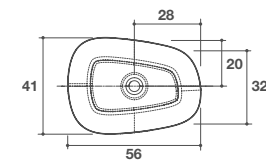

Art. D4K
cm 75 x 44,5 x h 18

COCÓ
LAVABO SOPRAPIANO IN CERAMICA
ABOVE-MOUNTED CERAMIC WASHBASIN
Design Paola Navone per Falper

D4M
LAVABO OVALE SOPRAPIANO IN CERAMILUX
ABOVE-MOUNTED CERAMILUX OVAL WASHBASIN
Falper Design

Listino prezzi
Price list
page **555**

Art. DWH

Listino prezzi
Price list
page **556**

Art. D4M
cm 66 x 45 x h 17

HANDMADE
LAVABO DA APPOGGIO IN CRISTALPLANT BIOBASED OPACO
MATT CRISTALPLANT BIOBASED ON-TOP BASIN
Design Micheal Schmidt per Falper

SCOOP
LAVABO OVALE SOPRAPIANO IN CRISTALPLANT BIOBASED
ABOVE-MOUNTED CRISTALPLANT BIOBASED OVAL WASHBASIN
Design Micheal Schmidt per Falper

Listino prezzi
Price list
page **557**

Art. D5K
cm 56 x 41 x h 13,5