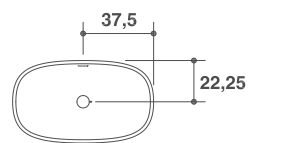

Art. D8B
cm 43 x 43 x h14

Listino prezzi
Price list
page **554**

Art. WM3
cm 37 x 37 x h 13

Art. WM4
cm 58 x 37 x h 13

LEVEL 45
LAVABO SOPRAPIANO IN CERAMILUX
ABOVE-MOUNTED CERAMILUX WASHBASIN
Design Naghi Habib per Falper

D4K
LAVABO SOPRAPIANO IN CERAMICA
ABOVE-MOUNTED CERAMIC WASHBASIN
Falper Design & Michael Schmidt per Falper

Listino prezzi
Price list
page **556**

Art. WA1
cm 64 x 48 x h 38

Listino prezzi
Price list
page **556**

Art. D4K
cm 75 x 44,5 x h 18

COCÓ
LAVABO SOPRAPIANO IN CERAMICA
ABOVE-MOUNTED CERAMIC WASHBASIN
Design Paola Navone per Falper

D4M
LAVABO OVALE SOPRAPIANO IN CERAMILUX
ABOVE-MOUNTED CERAMILUX OVAL WASHBASIN
Falper Design