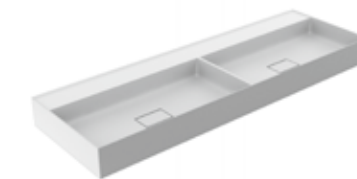

Listino prezzi
Price list
page **551**

QUATTRO.ZERO
LAVABI A PARETE IN CERAMILUX SSL OPACO SP 4 MM
WALL-MOUNTED WASHBASINS IN 4MM MATT WHITE CERAMILUX SSL
Design Métrica

Art. D7H
cm 60 x 45 x 12
cm 80 x 45 x 12
cm 100 x 45 x 12
cm 120 x 45 x 12

Art. D7I
cm 140 x 45 x 12