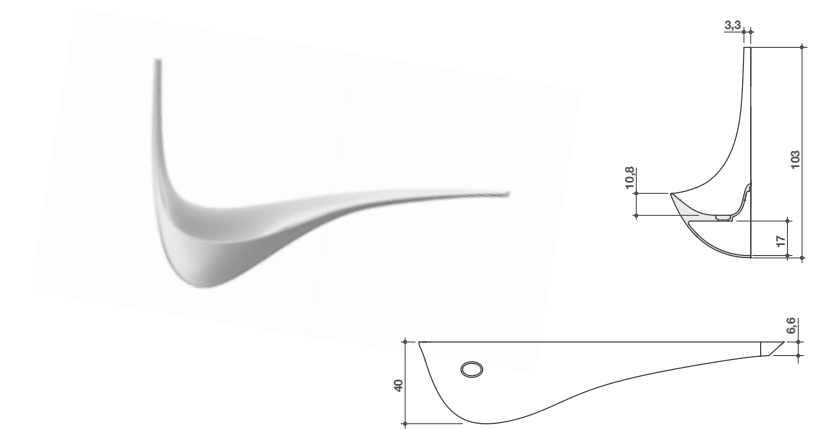

WING
 LAVABO IN CRISTALPLANT BIOBASED
 CRISTALPLANT BIOBASED WASHBASIN
 Design Ludovico Lombardi per Falper

Art. D5Q
 cm 179 x 40 x h 103

Listino prezzi
 Price list
 page **560**

LEVEL 45
 LAVABO FREESTANDING IN CERAMILUX
 CERAMILUX FREESTANDING WASHBASIN
 Design Naghi Habib per Falper