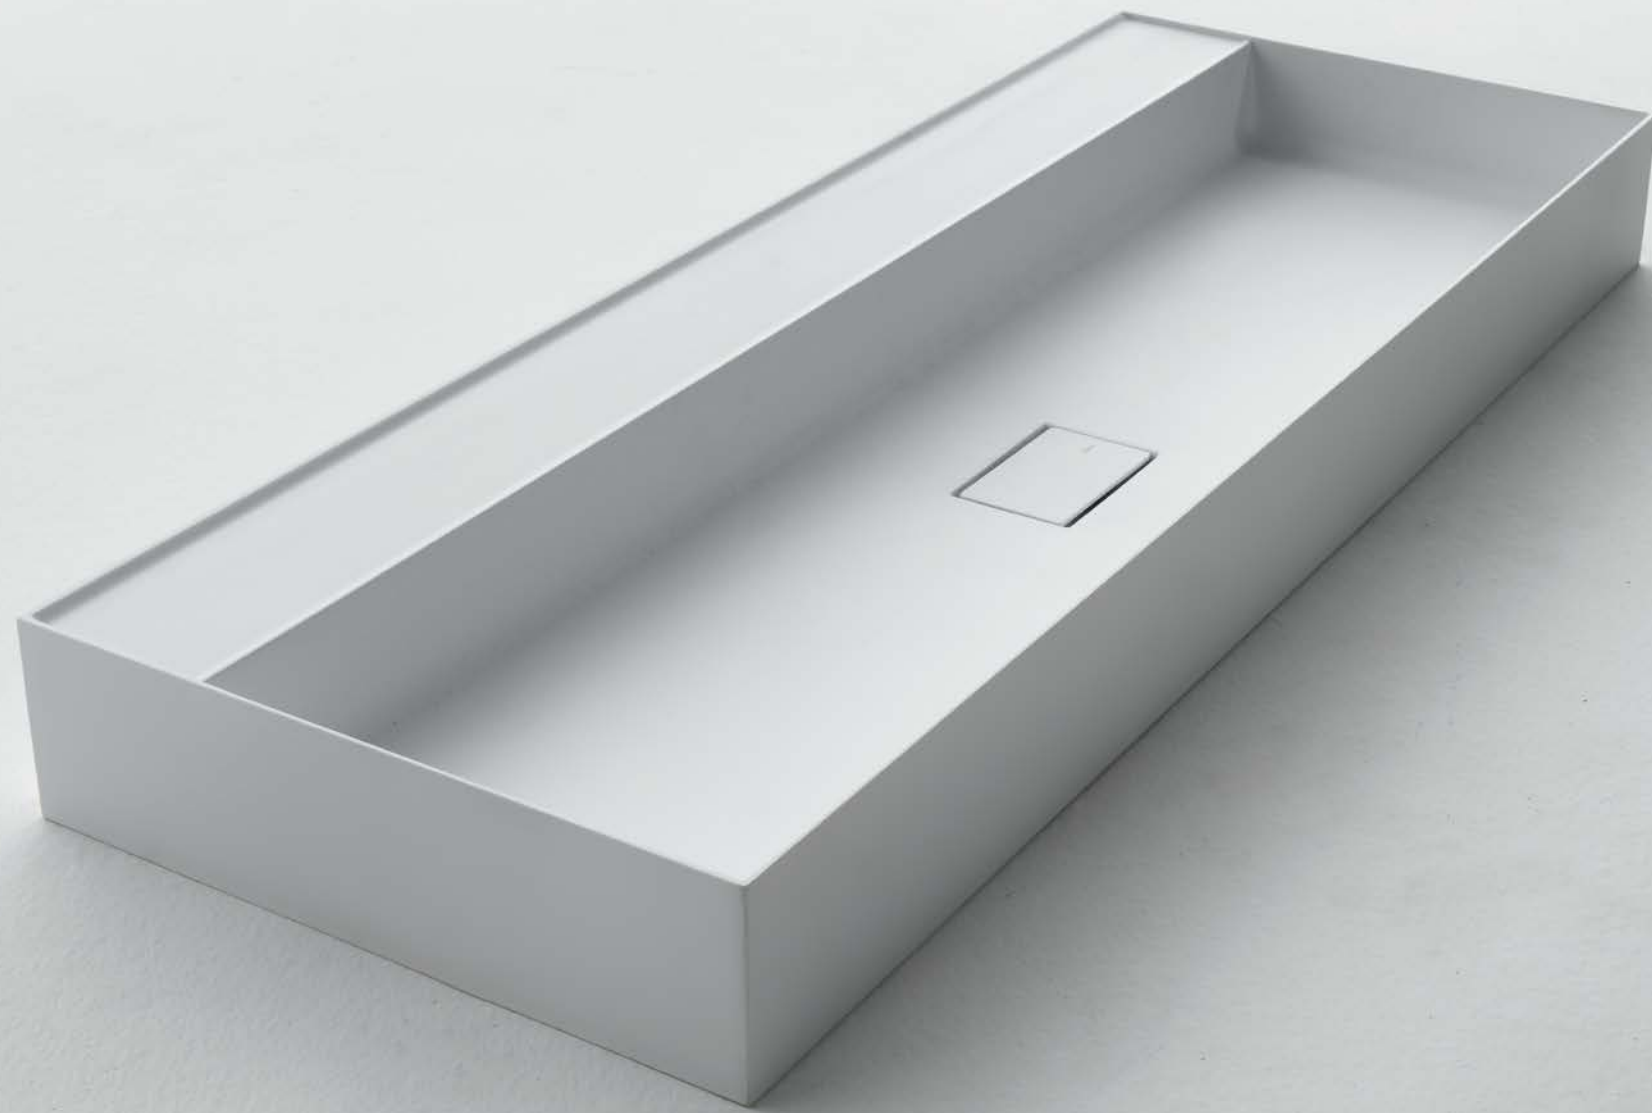

Art. D5H
 cm 70 x 50 x h 40

Listino prezzi
 Price list
 page **559**

Colori disponibili
 Available colors
 page **503**

Listino prezzi
Price list
page **551**

QUATTRO.ZERO
LAVABI A PARETE IN CERAMILUX SSL OPACO SP 4 MM
WALL-MOUNTED WASHBASINS IN 4MM MATT WHITE CERAMILUX SSL
Design Métrica

Art. D7H
cm 60 x 45 x 12
cm 80 x 45 x 12
cm 100 x 45 x 12
cm 120 x 45 x 12

Art. D7I
cm 140 x 45 x 12

QUATTRO.ZERO D8H
 LAVABI DA PARETE E DA APPOGGIO IN CERAMILUX SSL OPACO SP 4 MM
 WALL-MOUNTED AND ON TOP WASHBASINS IN 4MM MATT WHITE CERAMILUX SSL
 Design Métrica