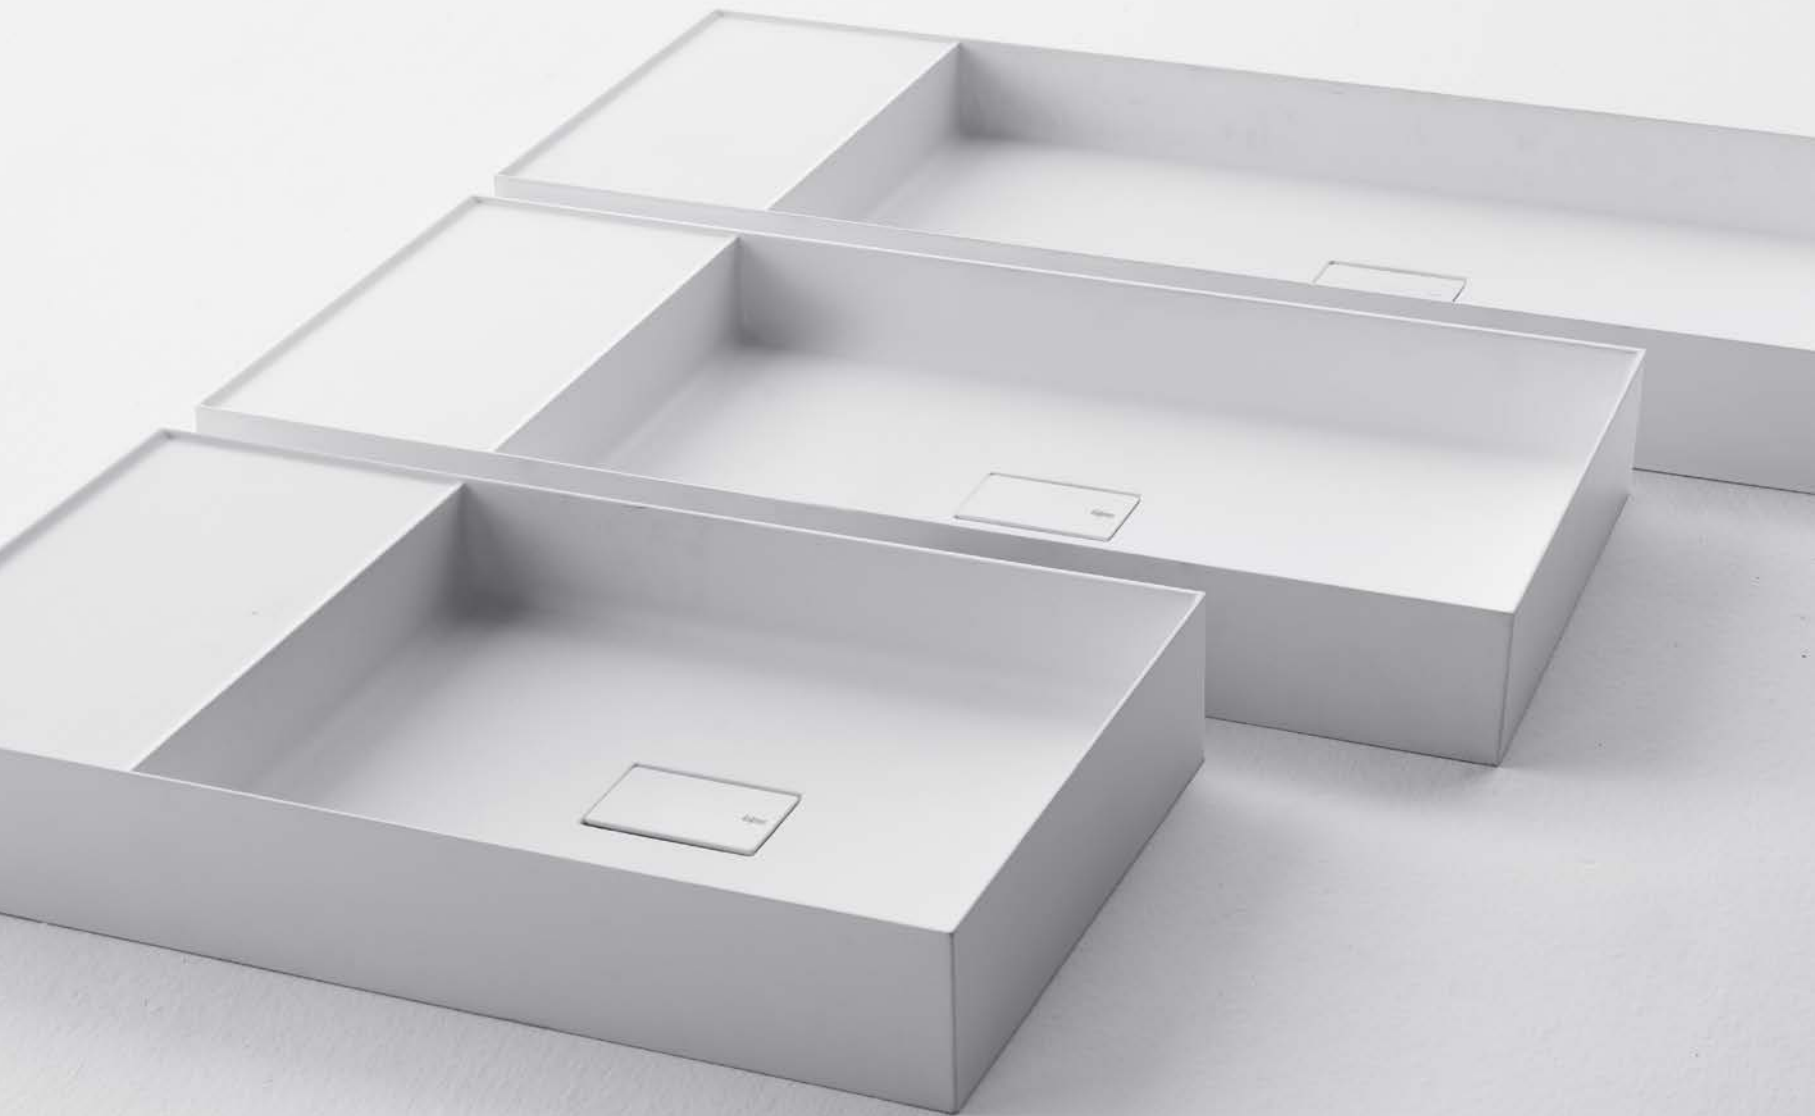

Art. D5H
 cm 70 x 50 x h 40

Listino prezzi
 Price list
 page **559**

Colori disponibili
 Available colors
 page **503**

Listino prezzi
Price list
page **551**

QUATTRO.ZERO
LAVABI A PARETE IN CERAMILUX SSL OPACO SP 4 MM
WALL-MOUNTED WASHBASINS IN 4MM MATT WHITE CERAMILUX SSL
Design Métrica

Art. D7H
cm 60 x 45 x 12
cm 80 x 45 x 12
cm 100 x 45 x 12
cm 120 x 45 x 12

Art. D7I
cm 140 x 45 x 12

QUATTRO.ZERO D8H
 LAVABI DA PARETE E DA APPOGGIO IN CERAMILUX SSL OPACO SP 4 MM
 WALL-MOUNTED AND ON TOP WASHBASINS IN 4MM MATT WHITE CERAMILUX SSL
 Design Métrica