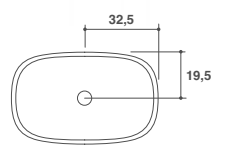

Listino prezzi
Price list
page **555**

Art. DWH

Listino prezzi
Price list
page **556**

Art. D4M
cm 66 x 45 x h 17

HANDMADE
LAVABO DA APPOGGIO IN CRISTALPLANT BIOBASED OPACO
MATT CRISTALPLANT BIOBASED ON-TOP BASIN
Design Micheal Schmidt per Falper

SCOOP
LAVABO OVALE SOPRAPIANO IN CRISTALPLANT BIOBASED
ABOVE-MOUNTED CRISTALPLANT BIOBASED OVAL WASHBASIN
Design Micheal Schmidt per Falper

Listino prezzi
Price list
page **557**

Art. D5K
cm 56 x 41 x h 13,5

Art. D5K
cm 44 x 44 x h 30

Listino prezzi
Price list
page **555**

Colori disponibili
Available colors
page **503**

Art. D4R
cm 65 x 39 x h 15,5

FINITURE / FINISHINGS

FINITURE SOFT TOUCH / SOFT TOUCH FINISHINGS