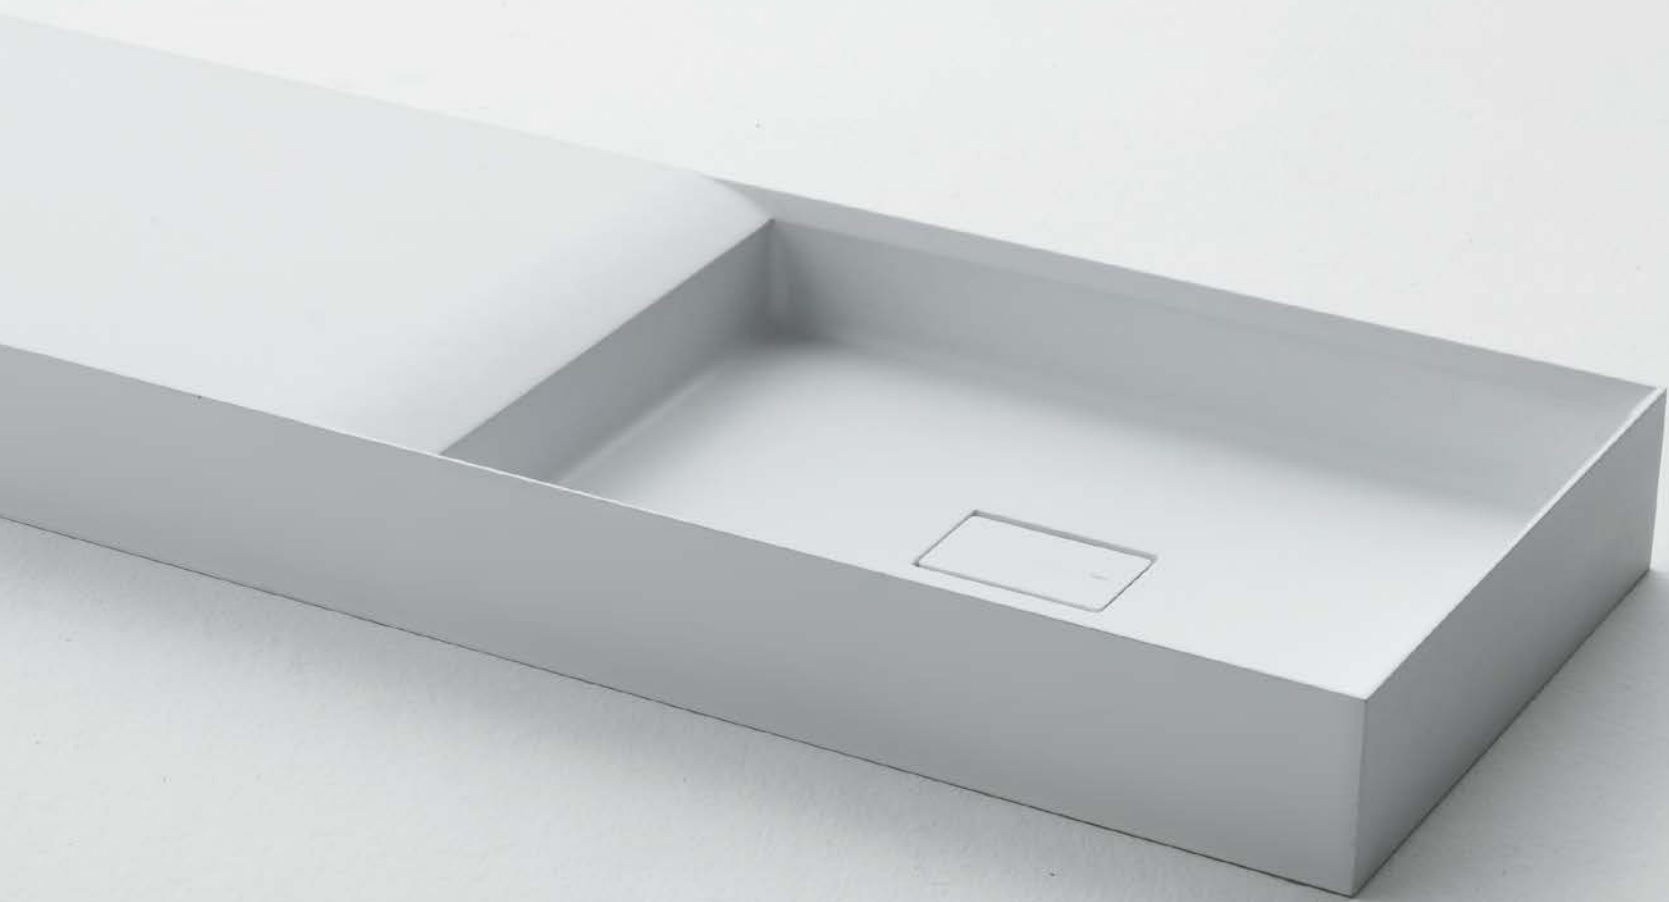

PURE
LAVABI A PARETE E DA APPOGGIO IN CERAMILUX OPACO
WALL-MOUNTED AND ON TOP WASHBASINS IN MATT WHITE CERAMILUX
Design Métrica

Art. D8K - D8L
cm 100 x 45 x 12
cm 120 x 45 x 12
cm 140 x 45 x 12
cm 160 x 45 x 12

Listino prezzi
Price list
page **553**