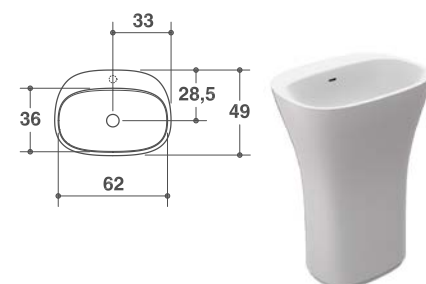

Art. WA9
cm 44 x 44 x h 87,6

Listino prezzi
Price list
page **561**

SCOOP
LAVABO FREESTANDING IN CRISTALPLANT BIOBASED
CRISTALPLANT BIOBASED FREESTANDING WASHBASIN
Design Michael Schmidt per Falper

CONTROSTAMPO
LAVABO FREESTANDING IN CRISTALPLANT BIOBASED
FREESTANDING WASHBASIN IN BIOBASED CRISTALPLANT
Design Dario Gaudio + Vittorio Venezia

Art. D5J
cm 66 x 49 x h 87
Scarico a parete
Wall waste pipe

Art. D4J
cm 66 x 49 x h 87
Scarico a pavimento
Floor waste pipe

Listino prezzi
Price list
page **562**

Colori disponibili
Available colors
page **503**