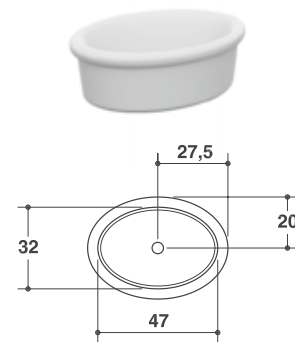

D4K
LAVABO SOPRAPIANO IN CERAMICA
ABOVE-MOUNTED CERAMIC WASHBASIN
Falper Design & Michael Schmidt per Falper

Listino prezzi
Price list
page **556**

Art. WA1
cm 64 x 48 x h 38

Listino prezzi
Price list
page **556**

Art. D4K
cm 75 x 44,5 x h 18

COCÓ
LAVABO SOPRAPIANO IN CERAMICA
ABOVE-MOUNTED CERAMIC WASHBASIN
Design Paola Navone per Falper

D4M
LAVABO OVALE SOPRAPIANO IN CERAMILUX
ABOVE-MOUNTED CERAMILUX OVAL WASHBASIN
Falper Design

Listino prezzi
Price list
page **555**

Art. DWH

Listino prezzi
Price list
page **556**

Art. D4M
cm 66 x 45 x h 17

HANDMADE
LAVABO DA APPOGGIO IN CRISTALPLANT BIOBASED OPACO
MATT CRISTALPLANT BIOBASED ON-TOP BASIN
Design Micheal Schmidt per Falper