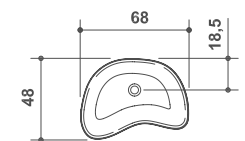

LEVEL 45
LAVABO FREESTANDING IN CERAMILUX
CERAMILUX FREESTANDING WASHBASIN
Design Naghi Habib per Falper

Art. WA2
cm 64 x 48 x h 86