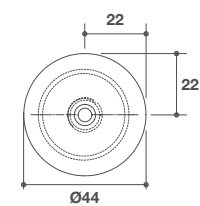

Art. D5K
cm 44 x 44 x h 30