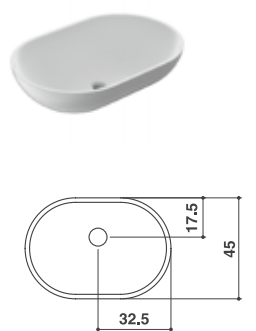

Art. D4K
cm 75 x 44,5 x h 18

COCÓ
LAVABO SOPRAPIANO IN CERAMICA
ABOVE-MOUNTED CERAMIC WASHBASIN
Design Paola Navone per Falper

D4M
LAVABO OVALE SOPRAPIANO IN CERAMILUX
ABOVE-MOUNTED CERAMILUX OVAL WASHBASIN
Falper Design

Listino prezzi
Price list
page **555**

Art. DWH

Listino prezzi
Price list
page **556**

Art. D4M
cm 66 x 45 x h 17

HANDMADE
LAVABO DA APPOGGIO IN CRISTALPLANT BIOBASED OPACO
MATT CRISTALPLANT BIOBASED ON-TOP BASIN
Design Micheal Schmidt per Falper

SCOOP
LAVABO OVALE SOPRAPIANO IN CRISTALPLANT BIOBASED
ABOVE-MOUNTED CRISTALPLANT BIOBASED OVAL WASHBASIN
Design Micheal Schmidt per Falper

Listino prezzi
Price list
page **557**

Art. D5K
cm 56 x 41 x h 13,5