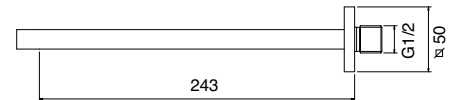

2731
Miscelatore lavello
Sink mixer
(A RTVT127)