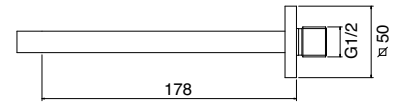

2761
Bocca a muro con rosone
Wall-mtb spout with flange