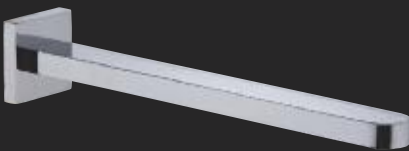

2761
Bocca a muro con rosone
Wall-mtb spout with flange