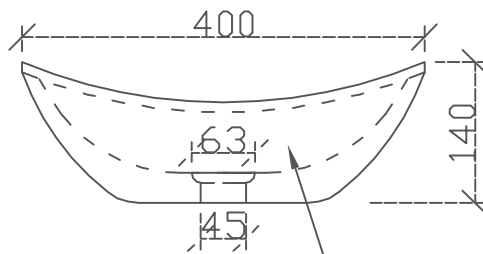

Honed finish

Honed finish

Leide Stone Sanitaryware			
Item No.:	LD-B003	Material:	Shanxi black
Size:	400x400x140mm	Finishing:	Honed finish