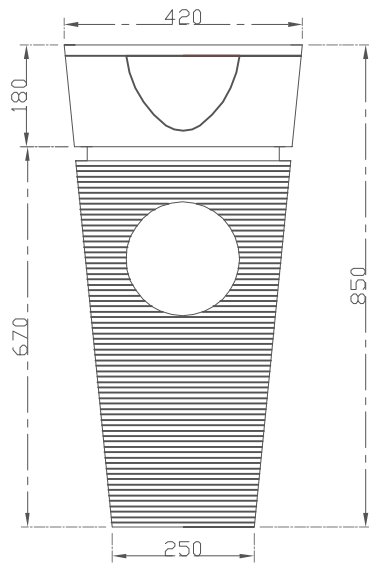

Honed finish

Front view

Back view

Leide Stone Sanitaryware

Item No.:	LD-F043	Material:	Andesite
Size:	dia420x850mm	Finishing:	Basin:Honed finish Pedestal:Grooved finish