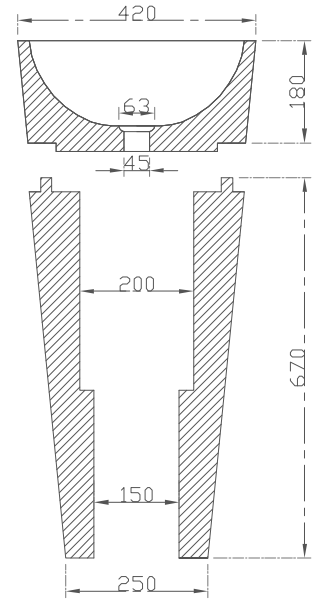

Honed finish

Front view

Back view

Leide Stone Sanitaryware

Item No.:	LD-F043	Material:	Andesite
Size:	dia420x850mm	Finishing:	Basin:Honed finish Pedestal:Grooved finish