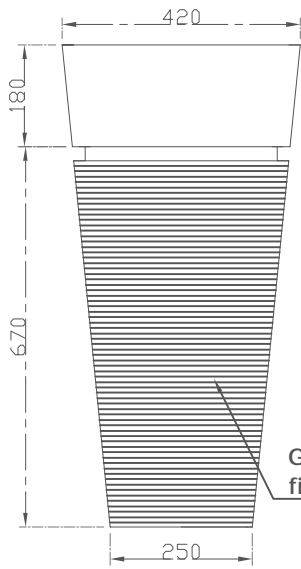

Honed finish

Front view

Back view

Leide Stone Sanitaryware

Item No.:	LD-F043	Material:	Andesite
Size:	dia420x850mm	Finishing:	Basin:Honed finish Pedestal:Grooved finish