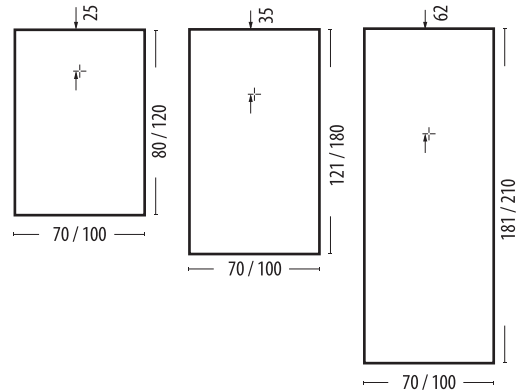

CENTURIA SLATE