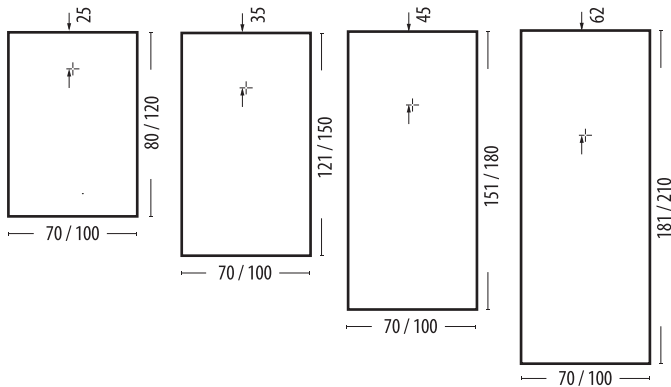

CENTURIA STONE / CENTURIA COVER