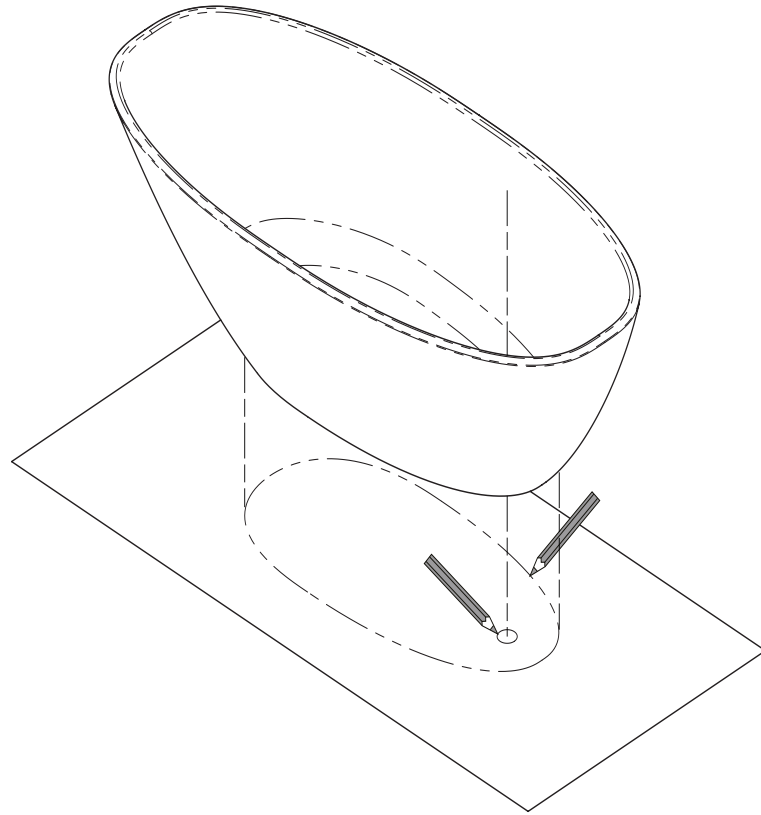

Mozzano UK-EU

Fitting instructions
Notice d'installation
Instrucciones de montaje
Montageanleitung
Istruzioni di montaggio
Montagehandleiding
Указания по креплению

BATH	A (MIN)
Amalfi	135mm
Barcelona	50mm
Edge	50mm
los	50mm
Napoli	50mm
Ravello	65mm
Toulouse	80mm

1

2

3  24h

1. Snip Screw
2. Overflow Plate
3. Shaped Washer
4. Overflow Body
5. Overflow Pipe
6. Shroud
7. Waste Body
8. Foam Washer
9. Rubber Washer
10. Back Nut

1

2

EDGE
IOS
AMALFI
RAVELLO
TOULOUSE

BARCELONA
NAPOLI
CABRITS
MOZZANO

Item	Description
1	Spanner
2	Plug access tool
3	Waste with overflow control
4	Sponge Washer Ø70x48x4
5	PVC Washer Ø70x48x5
6	PVC Washer Ø70x48x3
7	1 1/2" Brass Lock Nut
8	Flat Washer Ø40
9	Siphon
10	Air Admittance Valve
11	Flexible Pipe
12	Elbow Ø40mm
13	UK Adaptor Ø40 to Ø42mm
14	Ø120 x 1mm Silicone Cover