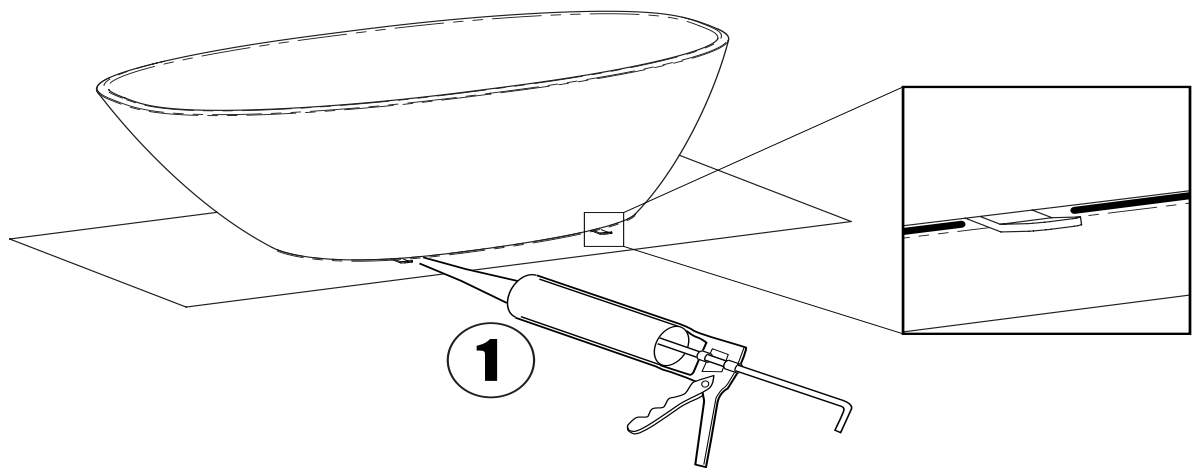

Mozzano UK-EU

Fitting instructions
Notice d'installation
Instrucciones de montaje
Montageanleitung
Istruzioni di montaggio
Montagehandleiding
Указания по креплению

BATH	A (MIN)
Amalfi	135mm
Barcelona	50mm
Edge	50mm
los	50mm
Napoli	50mm
Ravello	65mm
Toulouse	80mm

1

2

3  24h

1. Snip Screw
2. Overflow Plate
3. Shaped Washer
4. Overflow Body
5. Overflow Pipe
6. Shroud
7. Waste Body
8. Foam Washer
9. Rubber Washer
10. Back Nut

1

2

EDGE
IOS
AMALFI
RAVELLO
TOULOUSE

BARCELONA
NAPOLI
CABRITS
MOZZANO

Item	Description
1	Spanner
2	Plug access tool
3	Waste with overflow control
4	Sponge Washer Ø70x48x4
5	PVC Washer Ø70x48x5
6	PVC Washer Ø70x48x3
7	1 1/2" Brass Lock Nut
8	Flat Washer Ø40
9	Siphon
10	Air Admittance Valve
11	Flexible Pipe
12	Elbow Ø40mm
13	UK Adaptor Ø40 to Ø42mm
14	Ø120 x 1mm Silicone Cover