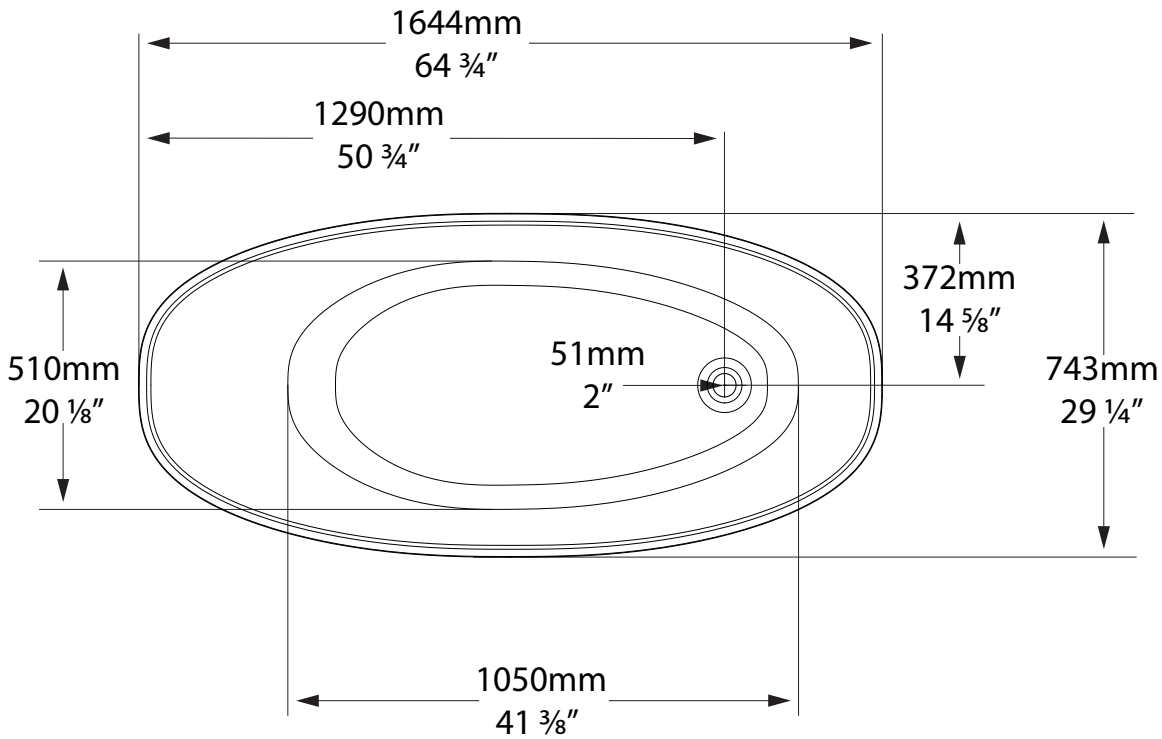

Mozzano UK-EU

Fitting instructions
Notice d'installation
Instrucciones de montaje
Montageanleitung
Istruzioni di montaggio
Montagehandleiding
Указания по креплению

BATH	A (MIN)
Amalfi	135mm
Barcelona	50mm
Edge	50mm
los	50mm
Napoli	50mm
Ravello	65mm
Toulouse	80mm

1

2

3  24h

1. Snip Screw
2. Overflow Plate
3. Shaped Washer
4. Overflow Body
5. Overflow Pipe
6. Shroud
7. Waste Body
8. Foam Washer
9. Rubber Washer
10. Back Nut

1

2

EDGE
IOS
AMALFI
RAVELLO
TOULOUSE

BARCELONA
NAPOLI
CABRITS
MOZZANO

Item	Description
1	Spanner
2	Plug access tool
3	Waste with overflow control
4	Sponge Washer Ø70x48x4
5	PVC Washer Ø70x48x5
6	PVC Washer Ø70x48x3
7	1 1/2" Brass Lock Nut
8	Flat Washer Ø40
9	Siphon
10	Air Admittance Valve
11	Flexible Pipe
12	Elbow Ø40mm
13	UK Adaptor Ø40 to Ø42mm
14	Ø120 x 1mm Silicone Cover