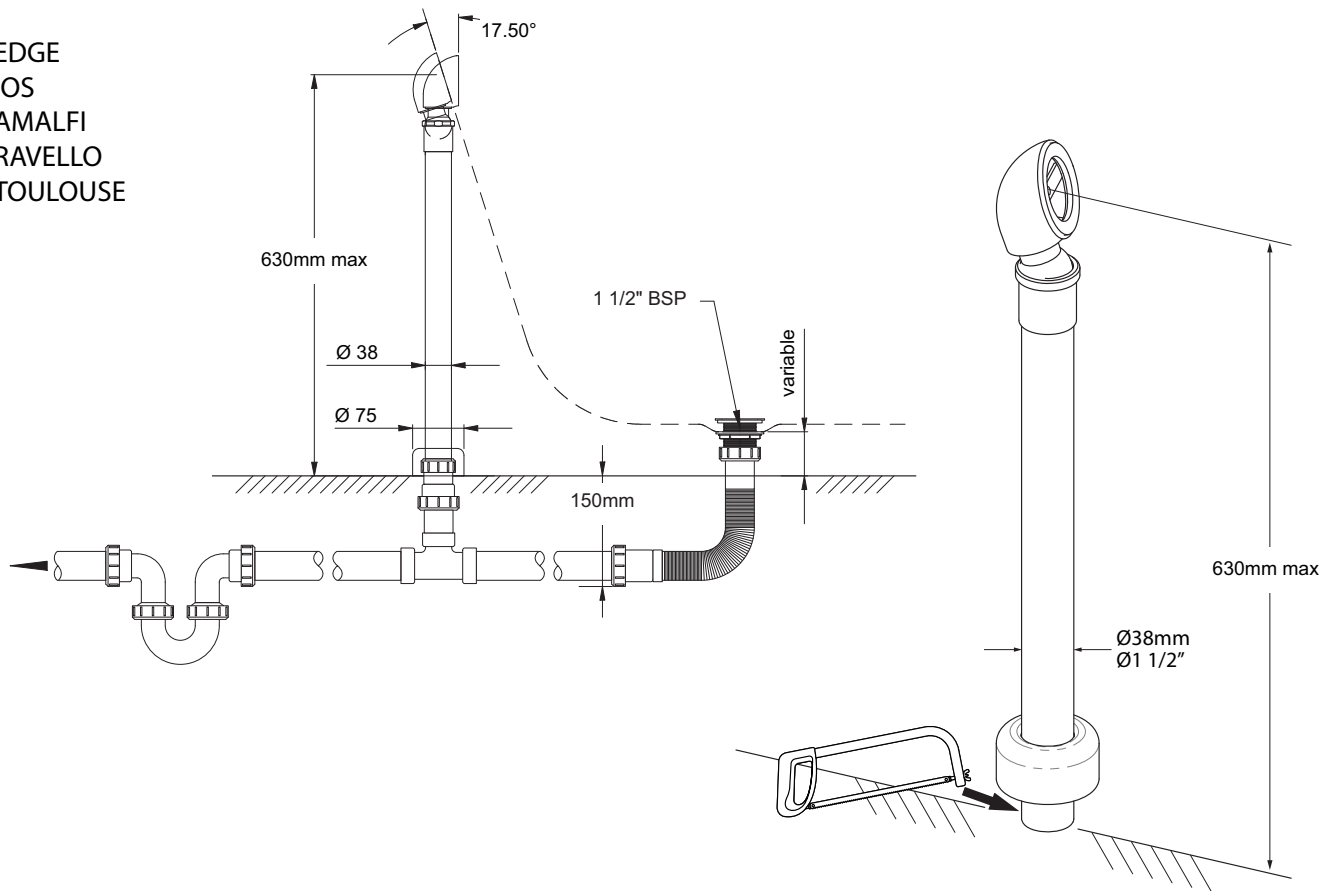

Mozzano UK-EU

Fitting instructions
Notice d'installation
Instrucciones de montaje
Montageanleitung
Istruzioni di montaggio
Montagehandleiding
Указания по креплению

BATH	A (MIN)
Amalfi	135mm
Barcelona	50mm
Edge	50mm
los	50mm
Napoli	50mm
Ravello	65mm
Toulouse	80mm

1

2

3  24h

1. Snip Screw
2. Overflow Plate
3. Shaped Washer
4. Overflow Body
5. Overflow Pipe
6. Shroud
7. Waste Body
8. Foam Washer
9. Rubber Washer
10. Back Nut

1

2

EDGE
IOS
AMALFI
RAVELLO
TOULOUSE

BARCELONA
NAPOLI
CABRITS
MOZZANO

Item	Description
1	Spanner
2	Plug access tool
3	Waste with overflow control
4	Sponge Washer Ø70x48x4
5	PVC Washer Ø70x48x5
6	PVC Washer Ø70x48x3
7	1 1/2" Brass Lock Nut
8	Flat Washer Ø40
9	Siphon
10	Air Admittance Valve
11	Flexible Pipe
12	Elbow Ø40mm
13	UK Adaptor Ø40 to Ø42mm
14	Ø120 x 1mm Silicone Cover