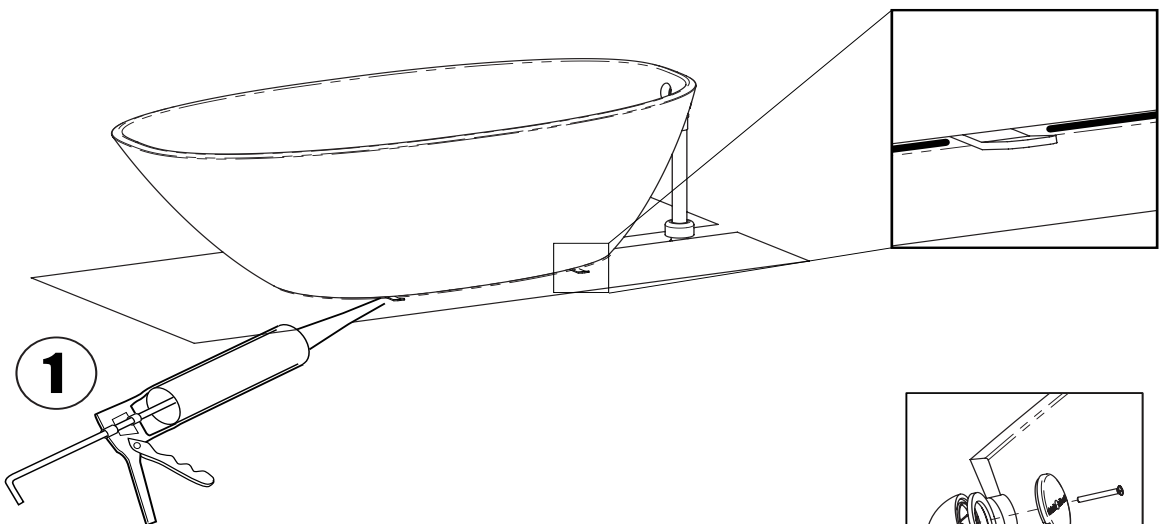

Mozzano UK-EU

Fitting instructions
Notice d'installation
Instrucciones de montaje
Montageanleitung
Istruzioni di montaggio
Montagehandleiding
Указания по креплению

BATH	A (MIN)
Amalfi	135mm
Barcelona	50mm
Edge	50mm
los	50mm
Napoli	50mm
Ravello	65mm
Toulouse	80mm

1

2

3  24h

1. Snip Screw
2. Overflow Plate
3. Shaped Washer
4. Overflow Body
5. Overflow Pipe
6. Shroud
7. Waste Body
8. Foam Washer
9. Rubber Washer
10. Back Nut

1

2

EDGE
IOS
AMALFI
RAVELLO
TOULOUSE

BARCELONA
NAPOLI
CABRITS
MOZZANO

Item	Description
1	Spanner
2	Plug access tool
3	Waste with overflow control
4	Sponge Washer Ø70x48x4
5	PVC Washer Ø70x48x5
6	PVC Washer Ø70x48x3
7	1 1/2" Brass Lock Nut
8	Flat Washer Ø40
9	Siphon
10	Air Admittance Valve
11	Flexible Pipe
12	Elbow Ø40mm
13	UK Adaptor Ø40 to Ø42mm
14	Ø120 x 1mm Silicone Cover