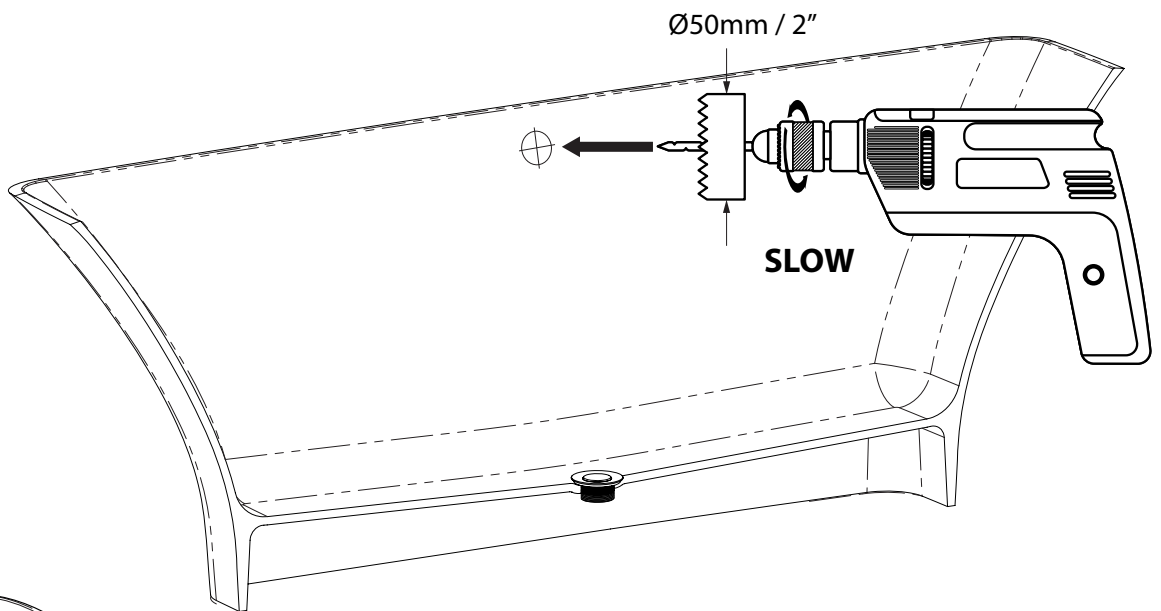

Mozzano UK-EU

Fitting instructions
Notice d'installation
Instrucciones de montaje
Montageanleitung
Istruzioni di montaggio
Montagehandleiding
Указания по креплению

BATH	A (MIN)
Amalfi	135mm
Barcelona	50mm
Edge	50mm
los	50mm
Napoli	50mm
Ravello	65mm
Toulouse	80mm

1

2

3  24h

1. Snip Screw
2. Overflow Plate
3. Shaped Washer
4. Overflow Body
5. Overflow Pipe
6. Shroud
7. Waste Body
8. Foam Washer
9. Rubber Washer
10. Back Nut

1

2

EDGE
IOS
AMALFI
RAVELLO
TOULOUSE

BARCELONA
NAPOLI
CABRITS
MOZZANO

Item	Description
1	Spanner
2	Plug access tool
3	Waste with overflow control
4	Sponge Washer Ø70x48x4
5	PVC Washer Ø70x48x5
6	PVC Washer Ø70x48x3
7	1 1/2" Brass Lock Nut
8	Flat Washer Ø40
9	Siphon
10	Air Admittance Valve
11	Flexible Pipe
12	Elbow Ø40mm
13	UK Adaptor Ø40 to Ø42mm
14	Ø120 x 1mm Silicone Cover