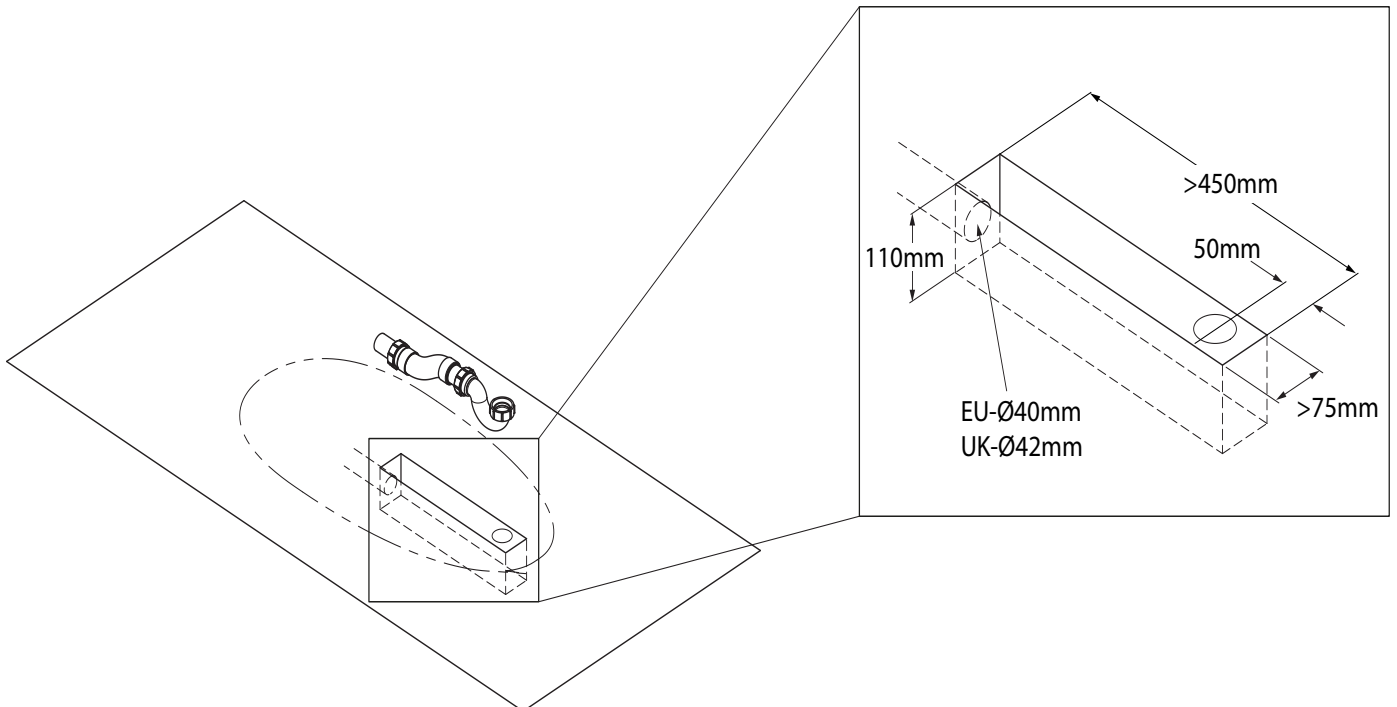

Mozzano UK-EU

Fitting instructions
Notice d'installation
Instrucciones de montaje
Montageanleitung
Istruzioni di montaggio
Montagehandleiding
Указания по креплению

BATH	A (MIN)
Amalfi	135mm
Barcelona	50mm
Edge	50mm
los	50mm
Napoli	50mm
Ravello	65mm
Toulouse	80mm

1

2

3  24h

1. Snip Screw
2. Overflow Plate
3. Shaped Washer
4. Overflow Body
5. Overflow Pipe
6. Shroud
7. Waste Body
8. Foam Washer
9. Rubber Washer
10. Back Nut

1

2

EDGE
IOS
AMALFI
RAVELLO
TOULOUSE

BARCELONA
NAPOLI
CABRITS
MOZZANO

Item	Description
1	Spanner
2	Plug access tool
3	Waste with overflow control
4	Sponge Washer Ø70x48x4
5	PVC Washer Ø70x48x5
6	PVC Washer Ø70x48x3
7	1 1/2" Brass Lock Nut
8	Flat Washer Ø40
9	Siphon
10	Air Admittance Valve
11	Flexible Pipe
12	Elbow Ø40mm
13	UK Adaptor Ø40 to Ø42mm
14	Ø120 x 1mm Silicone Cover