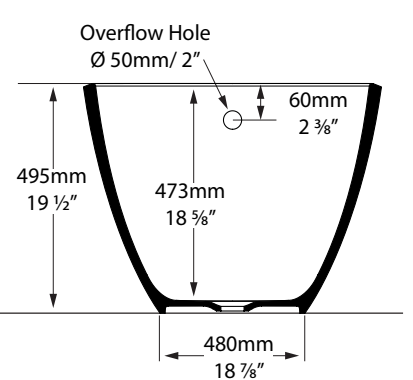

Mozzano UK-EU

Fitting instructions
Notice d'installation
Instrucciones de montaje
Montageanleitung
Istruzioni di montaggio
Montagehandleiding
Указания по креплению

BATH	A (MIN)
Amalfi	135mm
Barcelona	50mm
Edge	50mm
los	50mm
Napoli	50mm
Ravello	65mm
Toulouse	80mm

1

2

3  24h

1. Snip Screw
2. Overflow Plate
3. Shaped Washer
4. Overflow Body
5. Overflow Pipe
6. Shroud
7. Waste Body
8. Foam Washer
9. Rubber Washer
10. Back Nut

1

2

EDGE
IOS
AMALFI
RAVELLO
TOULOUSE

BARCELONA
NAPOLI
CABRITS
MOZZANO

Item	Description
1	Spanner
2	Plug access tool
3	Waste with overflow control
4	Sponge Washer Ø70x48x4
5	PVC Washer Ø70x48x5
6	PVC Washer Ø70x48x3
7	1 1/2" Brass Lock Nut
8	Flat Washer Ø40
9	Siphon
10	Air Admittance Valve
11	Flexible Pipe
12	Elbow Ø40mm
13	UK Adaptor Ø40 to Ø42mm
14	Ø120 x 1mm Silicone Cover