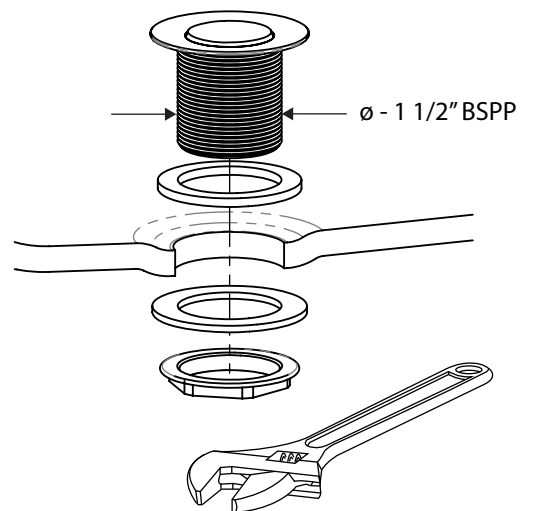

Mozzano UK-EU

Fitting instructions
Notice d'installation
Instrucciones de montaje
Montageanleitung
Istruzioni di montaggio
Montagehandleiding
Указания по креплению

BATH	A (MIN)
Amalfi	135mm
Barcelona	50mm
Edge	50mm
los	50mm
Napoli	50mm
Ravello	65mm
Toulouse	80mm

1

2

3  24h

1. Snip Screw
2. Overflow Plate
3. Shaped Washer
4. Overflow Body
5. Overflow Pipe
6. Shroud
7. Waste Body
8. Foam Washer
9. Rubber Washer
10. Back Nut

1

2

EDGE
IOS
AMALFI
RAVELLO
TOULOUSE

BARCELONA
NAPOLI
CABRITS
MOZZANO

Item	Description
1	Spanner
2	Plug access tool
3	Waste with overflow control
4	Sponge Washer Ø70x48x4
5	PVC Washer Ø70x48x5
6	PVC Washer Ø70x48x3
7	1 1/2" Brass Lock Nut
8	Flat Washer Ø40
9	Siphon
10	Air Admittance Valve
11	Flexible Pipe
12	Elbow Ø40mm
13	UK Adaptor Ø40 to Ø42mm
14	Ø120 x 1mm Silicone Cover