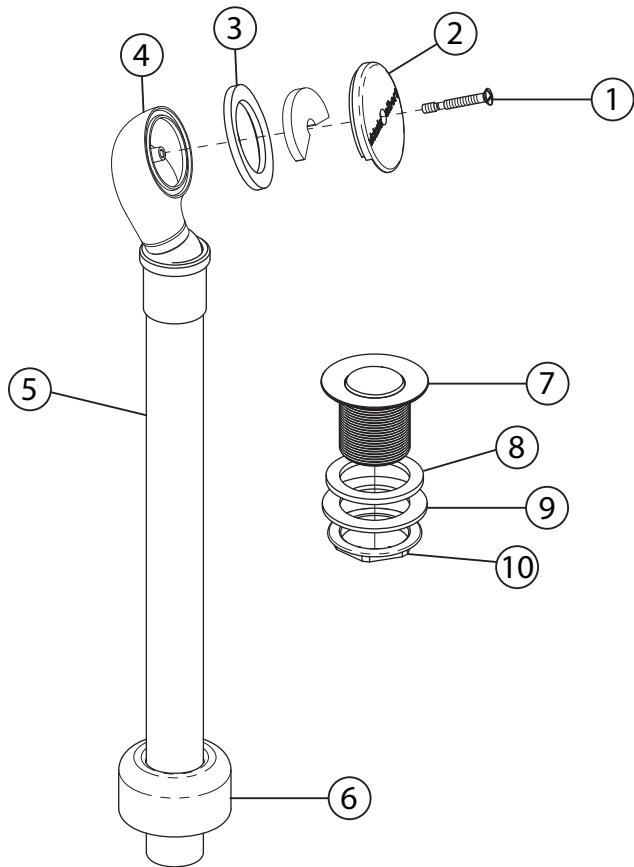

Mozzano UK-EU

Fitting instructions
Notice d'installation
Instrucciones de montaje
Montageanleitung
Istruzioni di montaggio
Montagehandleiding
Указания по креплению

BATH	A (MIN)
Amalfi	135mm
Barcelona	50mm
Edge	50mm
los	50mm
Napoli	50mm
Ravello	65mm
Toulouse	80mm

1

2

3  24h

1. Snip Screw
2. Overflow Plate
3. Shaped Washer
4. Overflow Body
5. Overflow Pipe
6. Shroud
7. Waste Body
8. Foam Washer
9. Rubber Washer
10. Back Nut

1

2

EDGE
IOS
AMALFI
RAVELLO
TOULOUSE

BARCELONA
NAPOLI
CABRITS
MOZZANO

Item	Description
1	Spanner
2	Plug access tool
3	Waste with overflow control
4	Sponge Washer Ø70x48x4
5	PVC Washer Ø70x48x5
6	PVC Washer Ø70x48x3
7	1 1/2" Brass Lock Nut
8	Flat Washer Ø40
9	Siphon
10	Air Admittance Valve
11	Flexible Pipe
12	Elbow Ø40mm
13	UK Adaptor Ø40 to Ø42mm
14	Ø120 x 1mm Silicone Cover