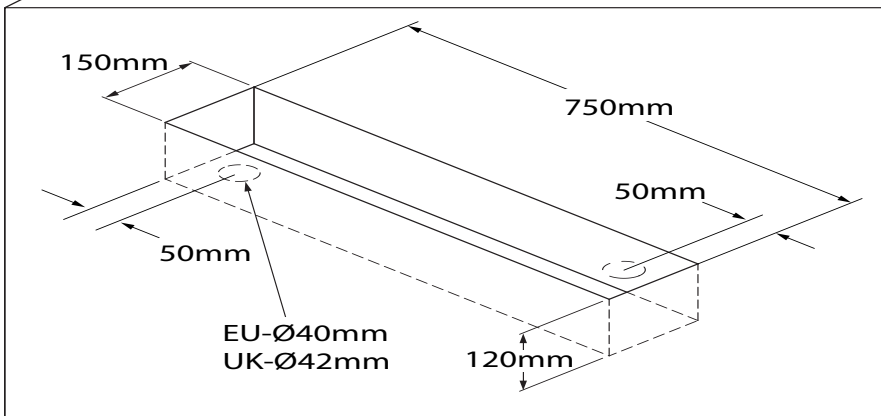

Mozzano UK-EU

Fitting instructions
Notice d'installation
Instrucciones de montaje
Montageanleitung
Istruzioni di montaggio
Montagehandleiding
Указания по креплению

BATH	A (MIN)
Amalfi	135mm
Barcelona	50mm
Edge	50mm
los	50mm
Napoli	50mm
Ravello	65mm
Toulouse	80mm

1

2

3  24h

1. Snip Screw
2. Overflow Plate
3. Shaped Washer
4. Overflow Body
5. Overflow Pipe
6. Shroud
7. Waste Body
8. Foam Washer
9. Rubber Washer
10. Back Nut

1

2

EDGE
IOS
AMALFI
RAVELLO
TOULOUSE

BARCELONA
NAPOLI
CABRITS
MOZZANO

Item	Description
1	Spanner
2	Plug access tool
3	Waste with overflow control
4	Sponge Washer Ø70x48x4
5	PVC Washer Ø70x48x5
6	PVC Washer Ø70x48x3
7	1 1/2" Brass Lock Nut
8	Flat Washer Ø40
9	Siphon
10	Air Admittance Valve
11	Flexible Pipe
12	Elbow Ø40mm
13	UK Adaptor Ø40 to Ø42mm
14	Ø120 x 1mm Silicone Cover