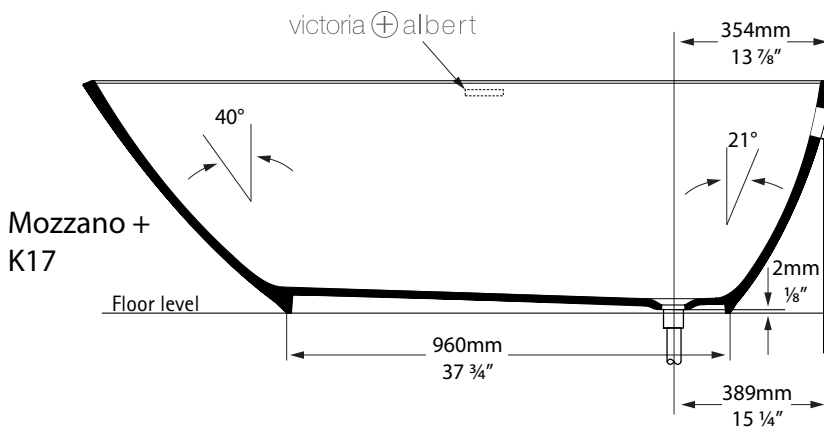

Mozzano UK-EU

Fitting instructions
Notice d'installation
Instrucciones de montaje
Montageanleitung
Istruzioni di montaggio
Montagehandleiding
Указания по креплению

BATH	A (MIN)
Amalfi	135mm
Barcelona	50mm
Edge	50mm
los	50mm
Napoli	50mm
Ravello	65mm
Toulouse	80mm

1

2

3  24h

1. Snip Screw
2. Overflow Plate
3. Shaped Washer
4. Overflow Body
5. Overflow Pipe
6. Shroud
7. Waste Body
8. Foam Washer
9. Rubber Washer
10. Back Nut

1

2

EDGE
IOS
AMALFI
RAVELLO
TOULOUSE

BARCELONA
NAPOLI
CABRITS
MOZZANO

Item	Description
1	Spanner
2	Plug access tool
3	Waste with overflow control
4	Sponge Washer Ø70x48x4
5	PVC Washer Ø70x48x5
6	PVC Washer Ø70x48x3
7	1 1/2" Brass Lock Nut
8	Flat Washer Ø40
9	Siphon
10	Air Admittance Valve
11	Flexible Pipe
12	Elbow Ø40mm
13	UK Adaptor Ø40 to Ø42mm
14	Ø120 x 1mm Silicone Cover