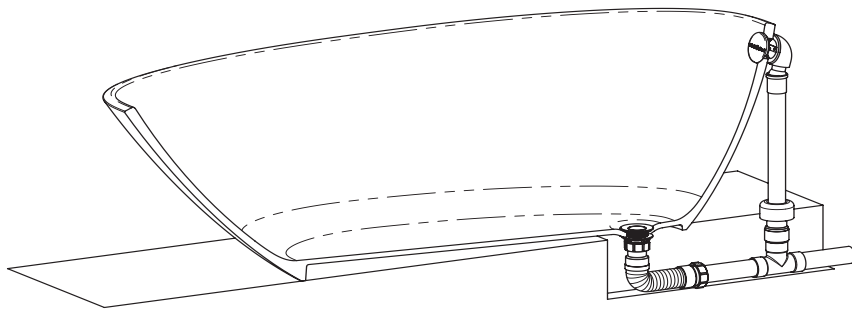

Mozzano UK-EU

Fitting instructions
Notice d'installation
Instrucciones de montaje
Montageanleitung
Istruzioni di montaggio
Montagehandleiding
Указания по креплению

BATH	A (MIN)
Amalfi	135mm
Barcelona	50mm
Edge	50mm
los	50mm
Napoli	50mm
Ravello	65mm
Toulouse	80mm

1

2

3  24h

1. Snip Screw
2. Overflow Plate
3. Shaped Washer
4. Overflow Body
5. Overflow Pipe
6. Shroud
7. Waste Body
8. Foam Washer
9. Rubber Washer
10. Back Nut

1

2

EDGE
IOS
AMALFI
RAVELLO
TOULOUSE

BARCELONA
NAPOLI
CABRITS
MOZZANO

Item	Description
1	Spanner
2	Plug access tool
3	Waste with overflow control
4	Sponge Washer Ø70x48x4
5	PVC Washer Ø70x48x5
6	PVC Washer Ø70x48x3
7	1 1/2" Brass Lock Nut
8	Flat Washer Ø40
9	Siphon
10	Air Admittance Valve
11	Flexible Pipe
12	Elbow Ø40mm
13	UK Adaptor Ø40 to Ø42mm
14	Ø120 x 1mm Silicone Cover