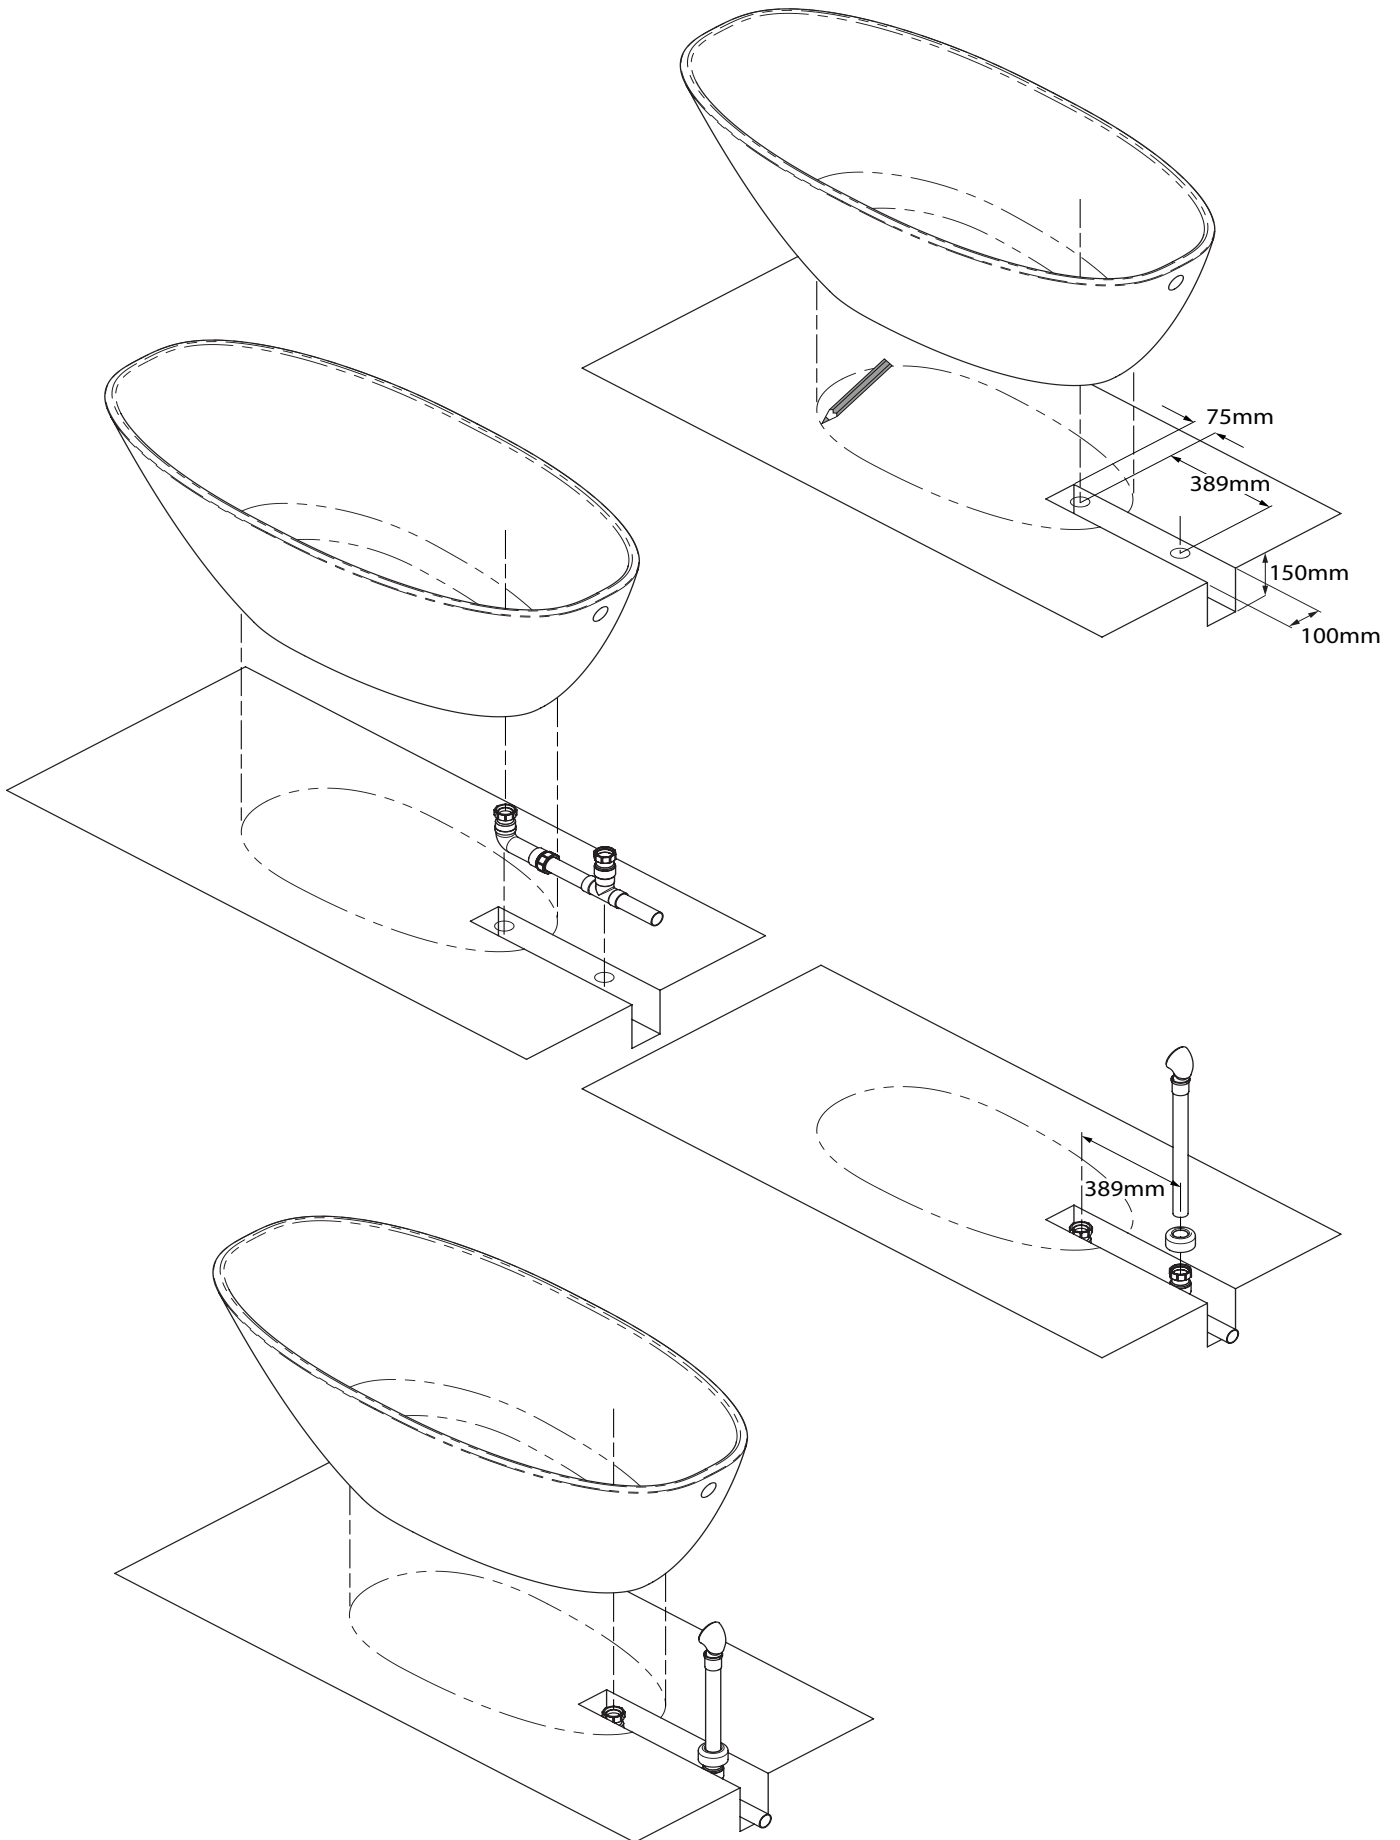

Mozzano UK-EU

Fitting instructions
Notice d'installation
Instrucciones de montaje
Montageanleitung
Istruzioni di montaggio
Montagehandleiding
Указания по креплению

BATH	A (MIN)
Amalfi	135mm
Barcelona	50mm
Edge	50mm
los	50mm
Napoli	50mm
Ravello	65mm
Toulouse	80mm

1

2

3  24h

1. Snip Screw
2. Overflow Plate
3. Shaped Washer
4. Overflow Body
5. Overflow Pipe
6. Shroud
7. Waste Body
8. Foam Washer
9. Rubber Washer
10. Back Nut

1

2

EDGE
IOS
AMALFI
RAVELLO
TOULOUSE

BARCELONA
NAPOLI
CABRITS
MOZZANO

Item	Description
1	Spanner
2	Plug access tool
3	Waste with overflow control
4	Sponge Washer Ø70x48x4
5	PVC Washer Ø70x48x5
6	PVC Washer Ø70x48x3
7	1 1/2" Brass Lock Nut
8	Flat Washer Ø40
9	Siphon
10	Air Admittance Valve
11	Flexible Pipe
12	Elbow Ø40mm
13	UK Adaptor Ø40 to Ø42mm
14	Ø120 x 1mm Silicone Cover