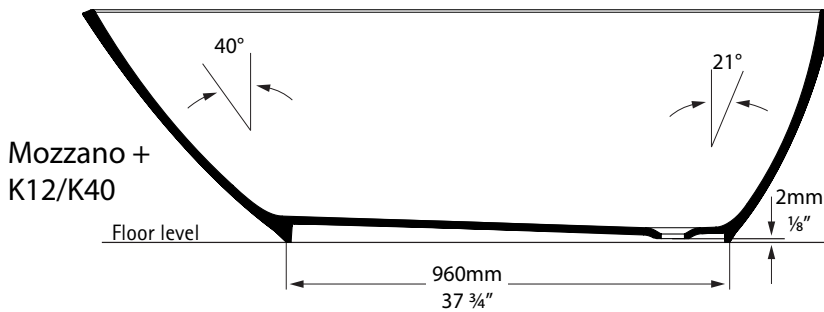

Mozzano UK-EU

Fitting instructions
Notice d'installation
Instrucciones de montaje
Montageanleitung
Istruzioni di montaggio
Montagehandleiding
Указания по креплению

BATH	A (MIN)
Amalfi	135mm
Barcelona	50mm
Edge	50mm
los	50mm
Napoli	50mm
Ravello	65mm
Toulouse	80mm

1

2

3  24h

1. Snip Screw
2. Overflow Plate
3. Shaped Washer
4. Overflow Body
5. Overflow Pipe
6. Shroud
7. Waste Body
8. Foam Washer
9. Rubber Washer
10. Back Nut

1

2

EDGE
IOS
AMALFI
RAVELLO
TOULOUSE

BARCELONA
NAPOLI
CABRITS
MOZZANO

Item	Description
1	Spanner
2	Plug access tool
3	Waste with overflow control
4	Sponge Washer Ø70x48x4
5	PVC Washer Ø70x48x5
6	PVC Washer Ø70x48x3
7	1 1/2" Brass Lock Nut
8	Flat Washer Ø40
9	Siphon
10	Air Admittance Valve
11	Flexible Pipe
12	Elbow Ø40mm
13	UK Adaptor Ø40 to Ø42mm
14	Ø120 x 1mm Silicone Cover