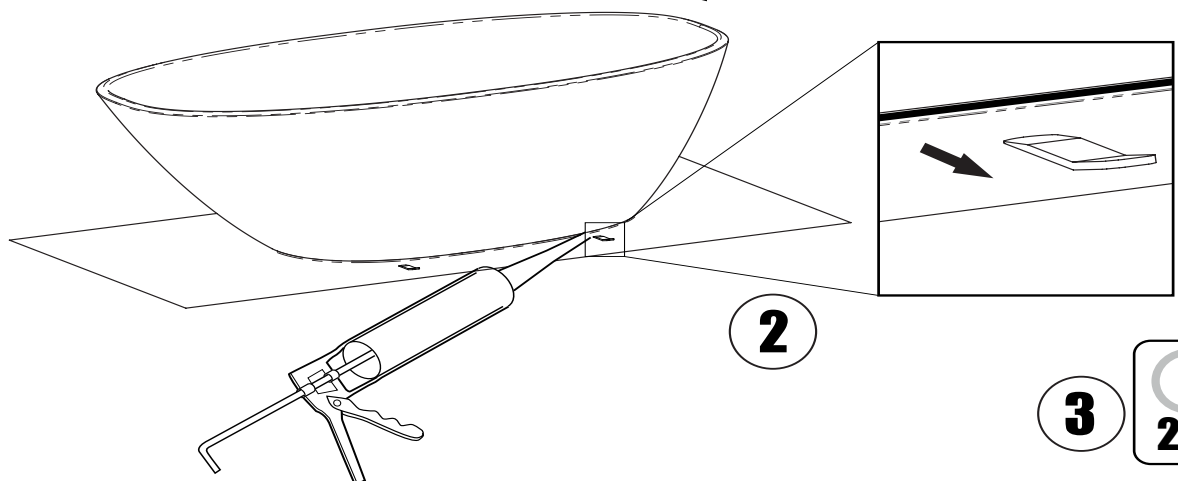

Mozzano UK-EU

Fitting instructions
Notice d'installation
Instrucciones de montaje
Montageanleitung
Istruzioni di montaggio
Montagehandleiding
Указания по креплению

BATH	A (MIN)
Amalfi	135mm
Barcelona	50mm
Edge	50mm
los	50mm
Napoli	50mm
Ravello	65mm
Toulouse	80mm

1

2

3  24h

1. Snip Screw
2. Overflow Plate
3. Shaped Washer
4. Overflow Body
5. Overflow Pipe
6. Shroud
7. Waste Body
8. Foam Washer
9. Rubber Washer
10. Back Nut

1

2

EDGE
IOS
AMALFI
RAVELLO
TOULOUSE

BARCELONA
NAPOLI
CABRITS
MOZZANO

Item	Description
1	Spanner
2	Plug access tool
3	Waste with overflow control
4	Sponge Washer Ø70x48x4
5	PVC Washer Ø70x48x5
6	PVC Washer Ø70x48x3
7	1 1/2" Brass Lock Nut
8	Flat Washer Ø40
9	Siphon
10	Air Admittance Valve
11	Flexible Pipe
12	Elbow Ø40mm
13	UK Adaptor Ø40 to Ø42mm
14	Ø120 x 1mm Silicone Cover