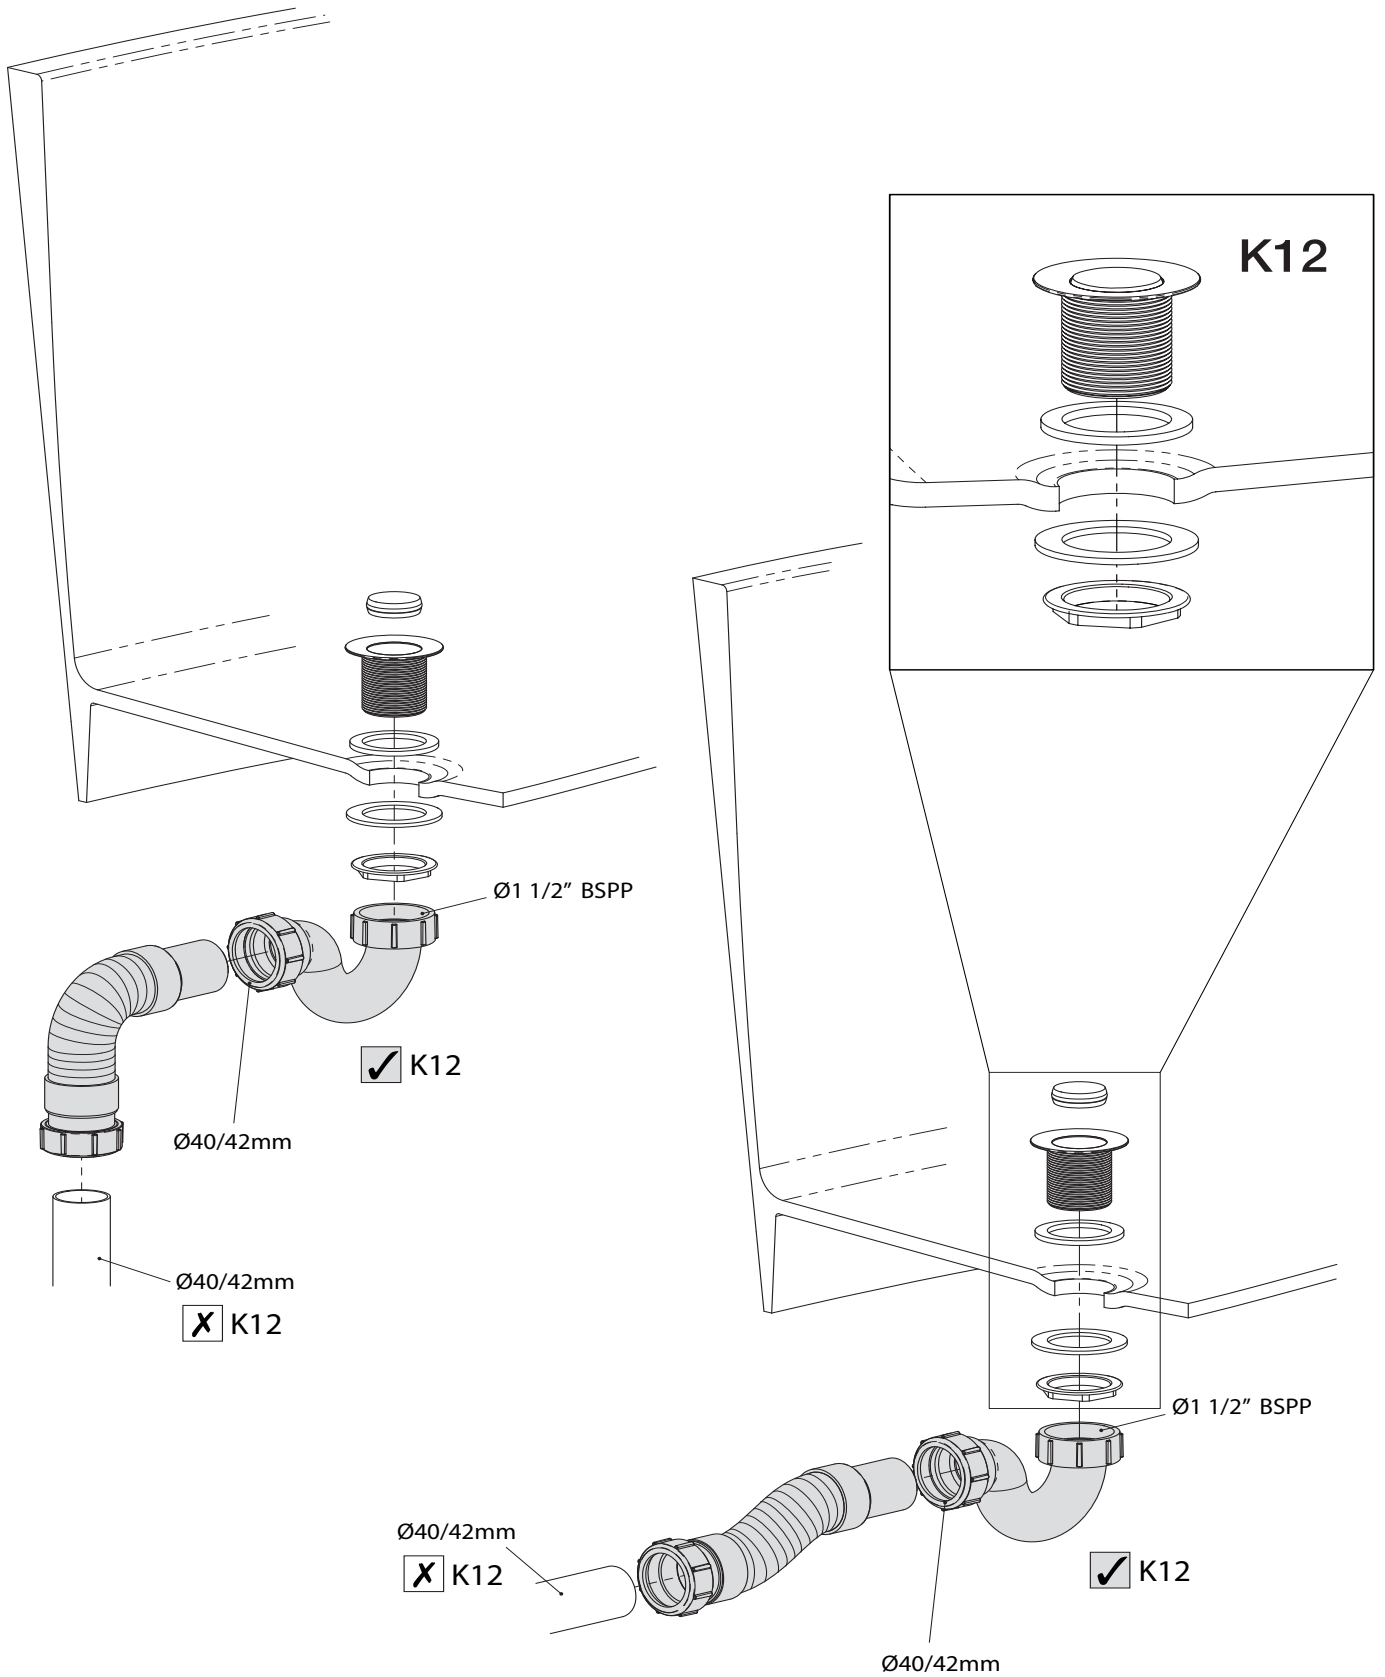

Mozzano UK-EU

Fitting instructions
Notice d'installation
Instrucciones de montaje
Montageanleitung
Istruzioni di montaggio
Montagehandleiding
Указания по креплению

BATH	A (MIN)
Amalfi	135mm
Barcelona	50mm
Edge	50mm
los	50mm
Napoli	50mm
Ravello	65mm
Toulouse	80mm

1

2

3  24h

1. Snip Screw
2. Overflow Plate
3. Shaped Washer
4. Overflow Body
5. Overflow Pipe
6. Shroud
7. Waste Body
8. Foam Washer
9. Rubber Washer
10. Back Nut

1

2

EDGE
IOS
AMALFI
RAVELLO
TOULOUSE

BARCELONA
NAPOLI
CABRITS
MOZZANO

Item	Description
1	Spanner
2	Plug access tool
3	Waste with overflow control
4	Sponge Washer Ø70x48x4
5	PVC Washer Ø70x48x5
6	PVC Washer Ø70x48x3
7	1 1/2" Brass Lock Nut
8	Flat Washer Ø40
9	Siphon
10	Air Admittance Valve
11	Flexible Pipe
12	Elbow Ø40mm
13	UK Adaptor Ø40 to Ø42mm
14	Ø120 x 1mm Silicone Cover