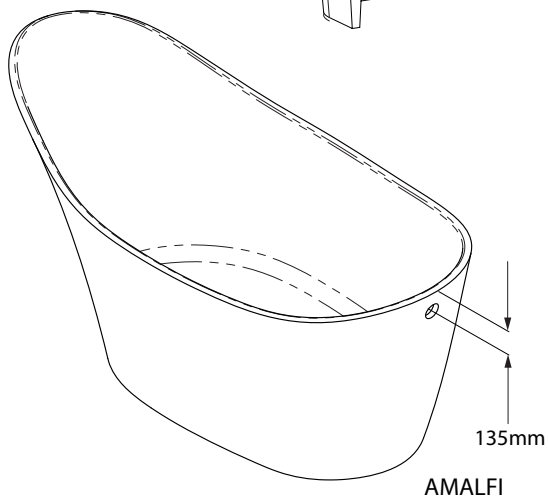

Mozzano UK-EU

Fitting instructions
Notice d'installation
Instrucciones de montaje
Montageanleitung
Istruzioni di montaggio
Montagehandleiding
Указания по креплению

BATH	A (MIN)
Amalfi	135mm
Barcelona	50mm
Edge	50mm
los	50mm
Napoli	50mm
Ravello	65mm
Toulouse	80mm

1

2

3  24h

1. Snip Screw
2. Overflow Plate
3. Shaped Washer
4. Overflow Body
5. Overflow Pipe
6. Shroud
7. Waste Body
8. Foam Washer
9. Rubber Washer
10. Back Nut

1

2

EDGE
IOS
AMALFI
RAVELLO
TOULOUSE

BARCELONA
NAPOLI
CABRITS
MOZZANO

Item	Description
1	Spanner
2	Plug access tool
3	Waste with overflow control
4	Sponge Washer Ø70x48x4
5	PVC Washer Ø70x48x5
6	PVC Washer Ø70x48x3
7	1 1/2" Brass Lock Nut
8	Flat Washer Ø40
9	Siphon
10	Air Admittance Valve
11	Flexible Pipe
12	Elbow Ø40mm
13	UK Adaptor Ø40 to Ø42mm
14	Ø120 x 1mm Silicone Cover