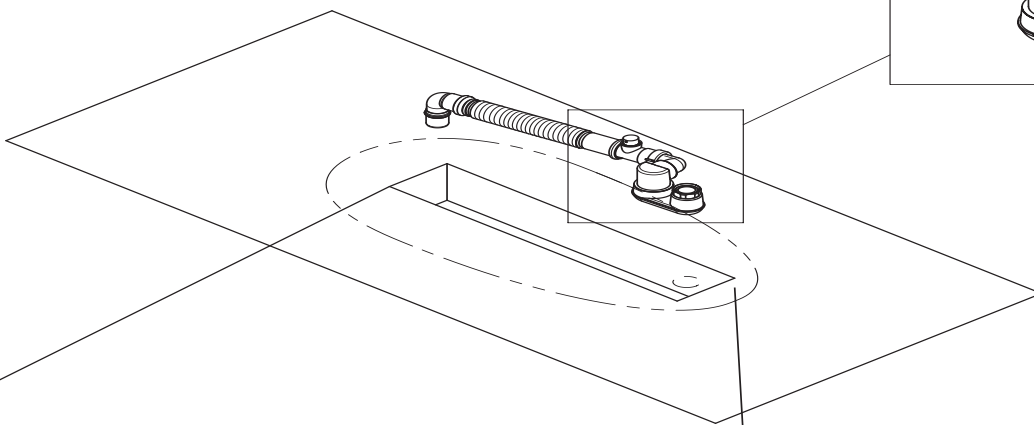

1

2

3  24h

1. Snip Screw
2. Overflow Plate
3. Shaped Washer
4. Overflow Body
5. Overflow Pipe
6. Shroud
7. Waste Body
8. Foam Washer
9. Rubber Washer
10. Back Nut

1

2

EDGE
IOS
AMALFI
RAVELLO
TOULOUSE

BARCELONA
NAPOLI
CABRITS
MOZZANO

Item	Description
1	Spanner
2	Plug access tool
3	Waste with overflow control
4	Sponge Washer Ø70x48x4
5	PVC Washer Ø70x48x5
6	PVC Washer Ø70x48x3
7	1 1/2" Brass Lock Nut
8	Flat Washer Ø40
9	Siphon
10	Air Admittance Valve
11	Flexible Pipe
12	Elbow Ø40mm
13	UK Adaptor Ø40 to Ø42mm
14	Ø120 x 1mm Silicone Cover