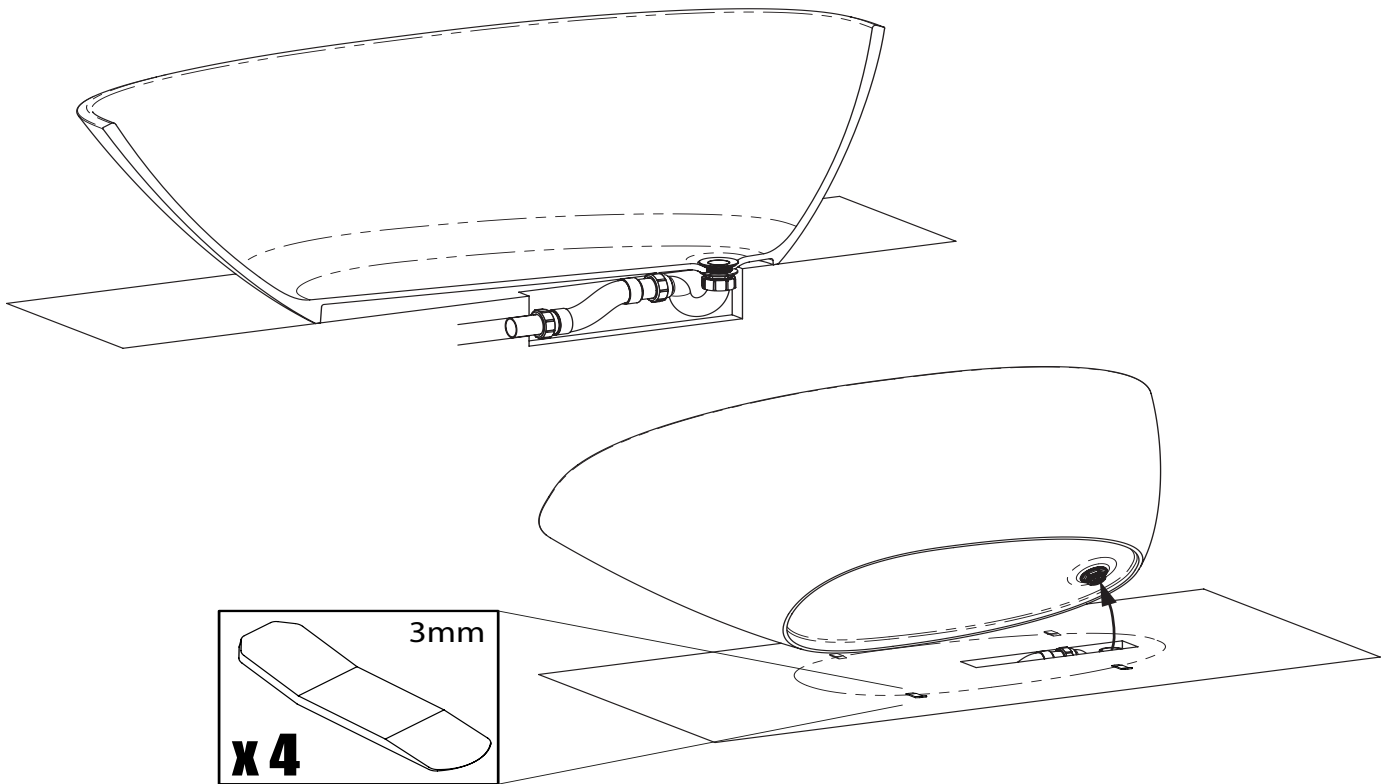

Mozzano UK-EU

Fitting instructions
Notice d'installation
Instrucciones de montaje
Montageanleitung
Istruzioni di montaggio
Montagehandleiding
Указания по креплению

BATH	A (MIN)
Amalfi	135mm
Barcelona	50mm
Edge	50mm
los	50mm
Napoli	50mm
Ravello	65mm
Toulouse	80mm

1

2

3  24h

1. Snip Screw
2. Overflow Plate
3. Shaped Washer
4. Overflow Body
5. Overflow Pipe
6. Shroud
7. Waste Body
8. Foam Washer
9. Rubber Washer
10. Back Nut

1

2

EDGE
IOS
AMALFI
RAVELLO
TOULOUSE

BARCELONA
NAPOLI
CABRITS
MOZZANO

Item	Description
1	Spanner
2	Plug access tool
3	Waste with overflow control
4	Sponge Washer Ø70x48x4
5	PVC Washer Ø70x48x5
6	PVC Washer Ø70x48x3
7	1 1/2" Brass Lock Nut
8	Flat Washer Ø40
9	Siphon
10	Air Admittance Valve
11	Flexible Pipe
12	Elbow Ø40mm
13	UK Adaptor Ø40 to Ø42mm
14	Ø120 x 1mm Silicone Cover