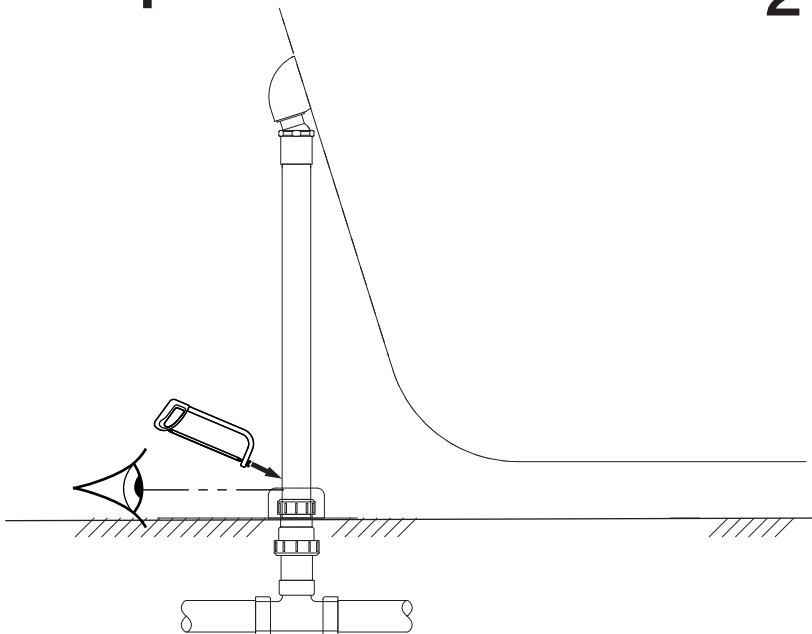

1

2

3  24h

1. Snip Screw
2. Overflow Plate
3. Shaped Washer
4. Overflow Body
5. Overflow Pipe
6. Shroud
7. Waste Body
8. Foam Washer
9. Rubber Washer
10. Back Nut

1

2

EDGE
IOS
AMALFI
RAVELLO
TOULOUSE

BARCELONA
NAPOLI
CABRITS
MOZZANO

Item	Description
1	Spanner
2	Plug access tool
3	Waste with overflow control
4	Sponge Washer Ø70x48x4
5	PVC Washer Ø70x48x5
6	PVC Washer Ø70x48x3
7	1 1/2" Brass Lock Nut
8	Flat Washer Ø40
9	Siphon
10	Air Admittance Valve
11	Flexible Pipe
12	Elbow Ø40mm
13	UK Adaptor Ø40 to Ø42mm
14	Ø120 x 1mm Silicone Cover