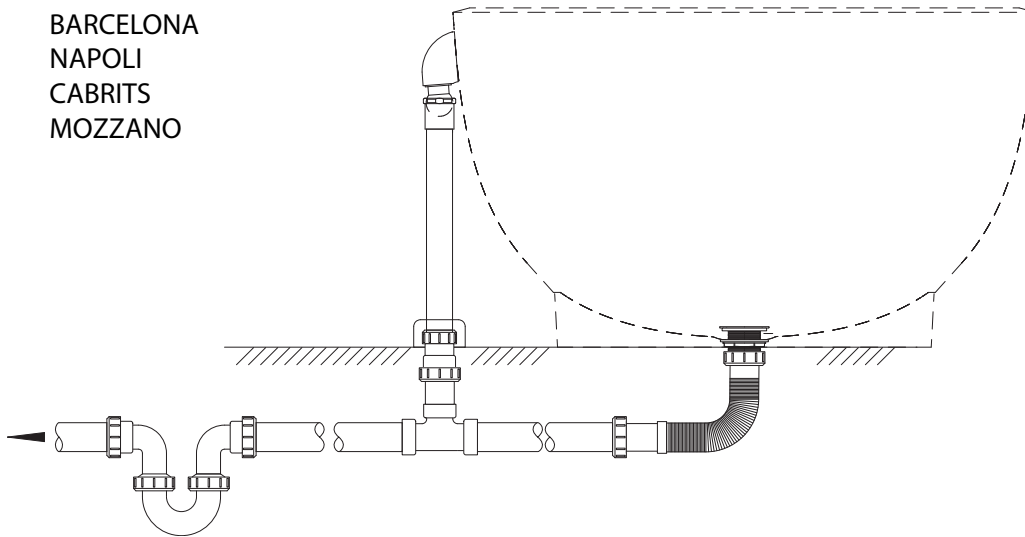

Mozzano UK-EU

Fitting instructions
Notice d'installation
Instrucciones de montaje
Montageanleitung
Istruzioni di montaggio
Montagehandleiding
Указания по креплению

BATH	A (MIN)
Amalfi	135mm
Barcelona	50mm
Edge	50mm
los	50mm
Napoli	50mm
Ravello	65mm
Toulouse	80mm

1

2

3  24h

1. Snip Screw
2. Overflow Plate
3. Shaped Washer
4. Overflow Body
5. Overflow Pipe
6. Shroud
7. Waste Body
8. Foam Washer
9. Rubber Washer
10. Back Nut

1

2

EDGE
IOS
AMALFI
RAVELLO
TOULOUSE

BARCELONA
NAPOLI
CABRITS
MOZZANO

Item	Description
1	Spanner
2	Plug access tool
3	Waste with overflow control
4	Sponge Washer Ø70x48x4
5	PVC Washer Ø70x48x5
6	PVC Washer Ø70x48x3
7	1 1/2" Brass Lock Nut
8	Flat Washer Ø40
9	Siphon
10	Air Admittance Valve
11	Flexible Pipe
12	Elbow Ø40mm
13	UK Adaptor Ø40 to Ø42mm
14	Ø120 x 1mm Silicone Cover