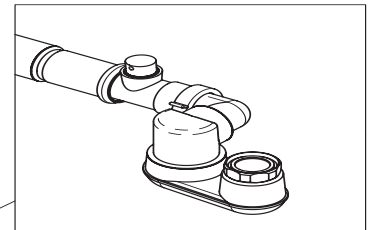

Mozzano UK-EU

Fitting instructions
Notice d'installation
Instrucciones de montaje
Montageanleitung
Istruzioni di montaggio
Montagehandleiding
Указания по креплению

BATH	A (MIN)
Amalfi	135mm
Barcelona	50mm
Edge	50mm
los	50mm
Napoli	50mm
Ravello	65mm
Toulouse	80mm

1

2

3  24h

1. Snip Screw
2. Overflow Plate
3. Shaped Washer
4. Overflow Body
5. Overflow Pipe
6. Shroud
7. Waste Body
8. Foam Washer
9. Rubber Washer
10. Back Nut

1

2

EDGE
IOS
AMALFI
RAVELLO
TOULOUSE

BARCELONA
NAPOLI
CABRITS
MOZZANO

Item	Description
1	Spanner
2	Plug access tool
3	Waste with overflow control
4	Sponge Washer Ø70x48x4
5	PVC Washer Ø70x48x5
6	PVC Washer Ø70x48x3
7	1 1/2" Brass Lock Nut
8	Flat Washer Ø40
9	Siphon
10	Air Admittance Valve
11	Flexible Pipe
12	Elbow Ø40mm
13	UK Adaptor Ø40 to Ø42mm
14	Ø120 x 1mm Silicone Cover