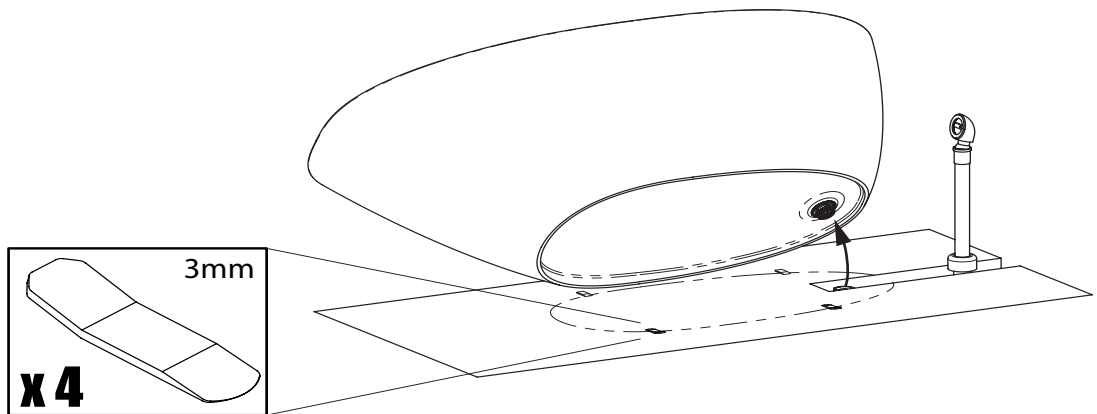

Mozzano UK-EU

Fitting instructions
Notice d'installation
Instrucciones de montaje
Montageanleitung
Istruzioni di montaggio
Montagehandleiding
Указания по креплению

BATH	A (MIN)
Amalfi	135mm
Barcelona	50mm
Edge	50mm
los	50mm
Napoli	50mm
Ravello	65mm
Toulouse	80mm

1

2

3  24h

1. Snip Screw
2. Overflow Plate
3. Shaped Washer
4. Overflow Body
5. Overflow Pipe
6. Shroud
7. Waste Body
8. Foam Washer
9. Rubber Washer
10. Back Nut

1

2

EDGE
IOS
AMALFI
RAVELLO
TOULOUSE

BARCELONA
NAPOLI
CABRITS
MOZZANO

Item	Description
1	Spanner
2	Plug access tool
3	Waste with overflow control
4	Sponge Washer Ø70x48x4
5	PVC Washer Ø70x48x5
6	PVC Washer Ø70x48x3
7	1 1/2" Brass Lock Nut
8	Flat Washer Ø40
9	Siphon
10	Air Admittance Valve
11	Flexible Pipe
12	Elbow Ø40mm
13	UK Adaptor Ø40 to Ø42mm
14	Ø120 x 1mm Silicone Cover