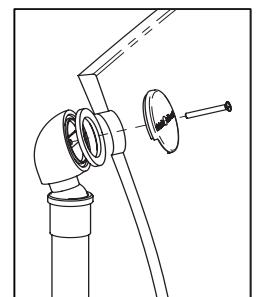

Mozzano UK-EU

Fitting instructions
Notice d'installation
Instrucciones de montaje
Montageanleitung
Istruzioni di montaggio
Montagehandleiding
Указания по креплению

BATH	A (MIN)
Amalfi	135mm
Barcelona	50mm
Edge	50mm
los	50mm
Napoli	50mm
Ravello	65mm
Toulouse	80mm

1

2

3  24h

1. Snip Screw
2. Overflow Plate
3. Shaped Washer
4. Overflow Body
5. Overflow Pipe
6. Shroud
7. Waste Body
8. Foam Washer
9. Rubber Washer
10. Back Nut

1

2

EDGE
IOS
AMALFI
RAVELLO
TOULOUSE

BARCELONA
NAPOLI
CABRITS
MOZZANO

Item	Description
1	Spanner
2	Plug access tool
3	Waste with overflow control
4	Sponge Washer Ø70x48x4
5	PVC Washer Ø70x48x5
6	PVC Washer Ø70x48x3
7	1 1/2" Brass Lock Nut
8	Flat Washer Ø40
9	Siphon
10	Air Admittance Valve
11	Flexible Pipe
12	Elbow Ø40mm
13	UK Adaptor Ø40 to Ø42mm
14	Ø120 x 1mm Silicone Cover