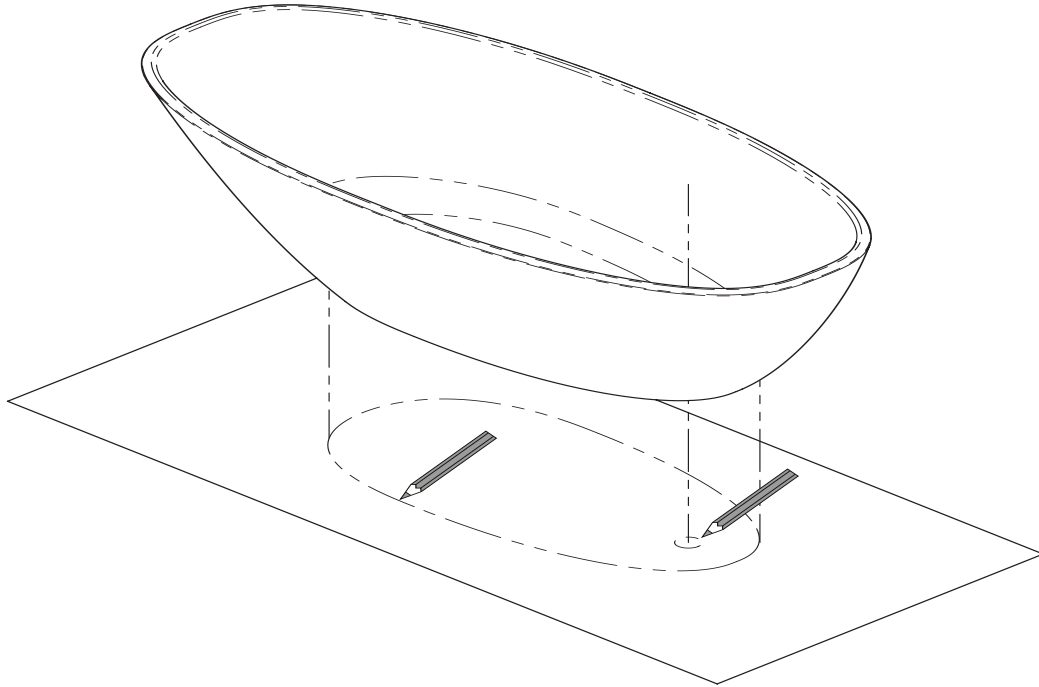

Mozzano UK-EU

Fitting instructions
Notice d'installation
Instrucciones de montaje
Montageanleitung
Istruzioni di montaggio
Montagehandleiding
Указания по креплению

BATH	A (MIN)
Amalfi	135mm
Barcelona	50mm
Edge	50mm
los	50mm
Napoli	50mm
Ravello	65mm
Toulouse	80mm

1

2

3  24h

1. Snip Screw
2. Overflow Plate
3. Shaped Washer
4. Overflow Body
5. Overflow Pipe
6. Shroud
7. Waste Body
8. Foam Washer
9. Rubber Washer
10. Back Nut

1

2

EDGE
IOS
AMALFI
RAVELLO
TOULOUSE

BARCELONA
NAPOLI
CABRITS
MOZZANO

Item	Description
1	Spanner
2	Plug access tool
3	Waste with overflow control
4	Sponge Washer Ø70x48x4
5	PVC Washer Ø70x48x5
6	PVC Washer Ø70x48x3
7	1 1/2" Brass Lock Nut
8	Flat Washer Ø40
9	Siphon
10	Air Admittance Valve
11	Flexible Pipe
12	Elbow Ø40mm
13	UK Adaptor Ø40 to Ø42mm
14	Ø120 x 1mm Silicone Cover