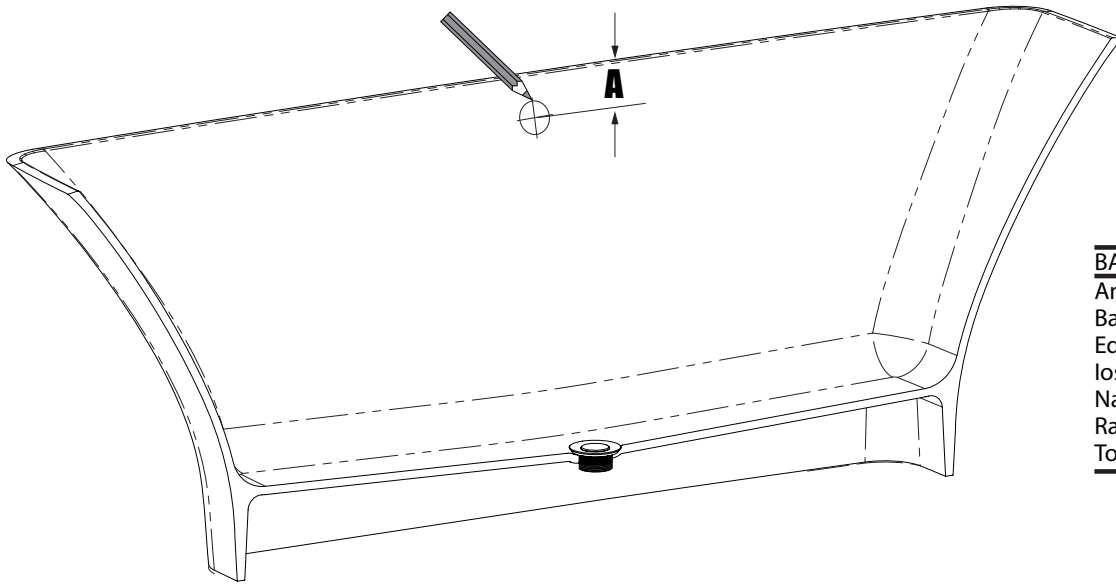

Mozzano UK-EU

Fitting instructions
Notice d'installation
Instrucciones de montaje
Montageanleitung
Istruzioni di montaggio
Montagehandleiding
Указания по креплению

BATH	A (MIN)
Amalfi	135mm
Barcelona	50mm
Edge	50mm
los	50mm
Napoli	50mm
Ravello	65mm
Toulouse	80mm

1

2

3  24h

1. Snip Screw
2. Overflow Plate
3. Shaped Washer
4. Overflow Body
5. Overflow Pipe
6. Shroud
7. Waste Body
8. Foam Washer
9. Rubber Washer
10. Back Nut

1

2

EDGE
IOS
AMALFI
RAVELLO
TOULOUSE

BARCELONA
NAPOLI
CABRITS
MOZZANO

Item	Description
1	Spanner
2	Plug access tool
3	Waste with overflow control
4	Sponge Washer Ø70x48x4
5	PVC Washer Ø70x48x5
6	PVC Washer Ø70x48x3
7	1 1/2" Brass Lock Nut
8	Flat Washer Ø40
9	Siphon
10	Air Admittance Valve
11	Flexible Pipe
12	Elbow Ø40mm
13	UK Adaptor Ø40 to Ø42mm
14	Ø120 x 1mm Silicone Cover