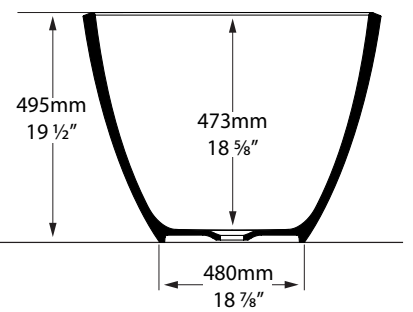

Mozzano UK-EU

Fitting instructions
Notice d'installation
Instrucciones de montaje
Montageanleitung
Istruzioni di montaggio
Montagehandleiding
Указания по креплению

BATH	A (MIN)
Amalfi	135mm
Barcelona	50mm
Edge	50mm
los	50mm
Napoli	50mm
Ravello	65mm
Toulouse	80mm

1

2

3  24h

1. Snip Screw
2. Overflow Plate
3. Shaped Washer
4. Overflow Body
5. Overflow Pipe
6. Shroud
7. Waste Body
8. Foam Washer
9. Rubber Washer
10. Back Nut

1

2

EDGE
IOS
AMALFI
RAVELLO
TOULOUSE

BARCELONA
NAPOLI
CABRITS
MOZZANO

Item	Description
1	Spanner
2	Plug access tool
3	Waste with overflow control
4	Sponge Washer Ø70x48x4
5	PVC Washer Ø70x48x5
6	PVC Washer Ø70x48x3
7	1 1/2" Brass Lock Nut
8	Flat Washer Ø40
9	Siphon
10	Air Admittance Valve
11	Flexible Pipe
12	Elbow Ø40mm
13	UK Adaptor Ø40 to Ø42mm
14	Ø120 x 1mm Silicone Cover