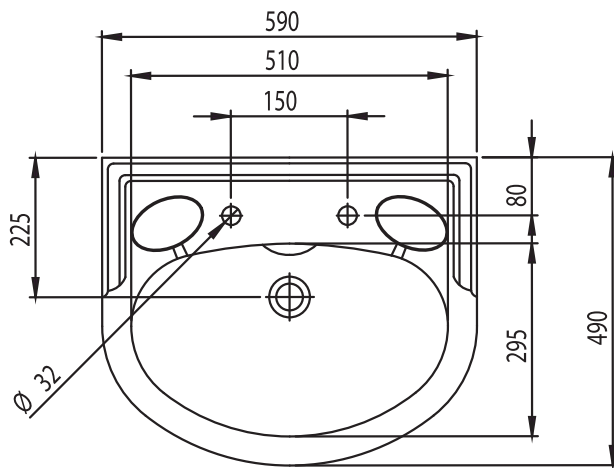

Nouveau 580mm Basin (2 or 3 Tap Hole)

58cm ~ 2TH ONLY

Silverdale Bathrooms

Silverdale Road, Newcastle Under Lyme, Staffordshire, ST5 6EL.

Telephone: 01782 717175 Facsimile: 01782 717166

Email: sales@silverdalebathrooms.co.uk