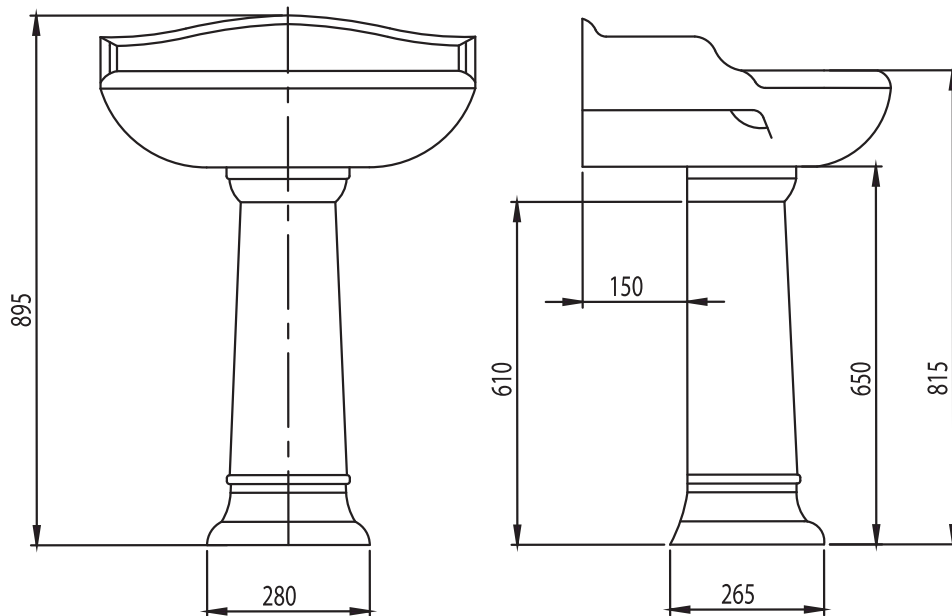

Nouveau 580mm Basin (2 or 3 Tap Hole)

58cm ~ 2TH ONLY

Silverdale Bathrooms

Silverdale Road, Newcastle Under Lyme, Staffordshire, ST5 6EL.

Telephone: 01782 717175 Facsimile: 01782 717166

Email: sales@silverdalebathrooms.co.uk