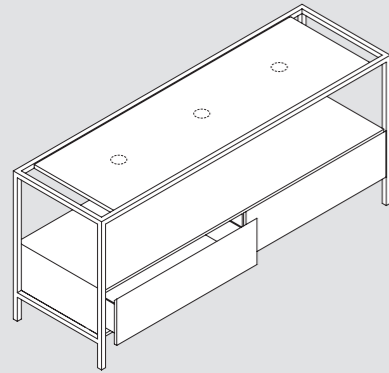

180x55xH80 cm **STA 180 04**
€ 1.775,00

Struttura a terra Stand 180 cm in metallo verniciato completa di mensola in ceramica bianco lucido a misura e piano in legno porta oggetti, mobile rovere con due cassettoni integrato. Floor painted metal structure Stand 180 cm provided with shiny white ceramic custom made shelf and oak furniture with two drawers.

Specchio su cornice in metallo verniciato completo di illuminazione. Mirror on painted metal frame complete with lighting.

Specchio su cornice in metallo verniciato completo di illuminazione. Mirror on painted metal frame complete with lighting.

Struttura a terra Stand 60 cm in metallo verniciato completa di mensola in ceramica bianco lucido a misura e piano rovere integrato. Floor painted metal structure Stand 60 cm provided with shiny white ceramic custom made shelf and oak lower top.

Struttura a terra Stand 75 cm in metallo verniciato completa di mensola in ceramica bianco lucido a misura e piano rovere integrato. Floor painted metal structure Stand 75 cm provided with shiny white ceramic custom made shelf and oak lower top.

Struttura a terra Stand 90 cm in metallo verniciato completa di mensola in ceramica bianco lucido a misura e piano rovere integrato. Floor painted metal structure Stand 90 cm provided with shiny white ceramic custom made shelf and oak lower top.