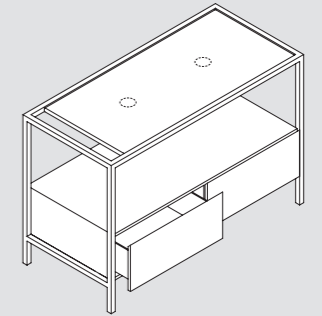

120x55xH80 cm **STA 120 04**
€ 1.504,00

Struttura a terra Stand 120 cm in metallo verniciato completa di mensola in ceramica bianco lucido a misura e mobile rovere con due cassettoni integrati. Floor painted metal structure Stand 120 cm provided with shiny white ceramic custom made shelf and oak furniture with two drawers.