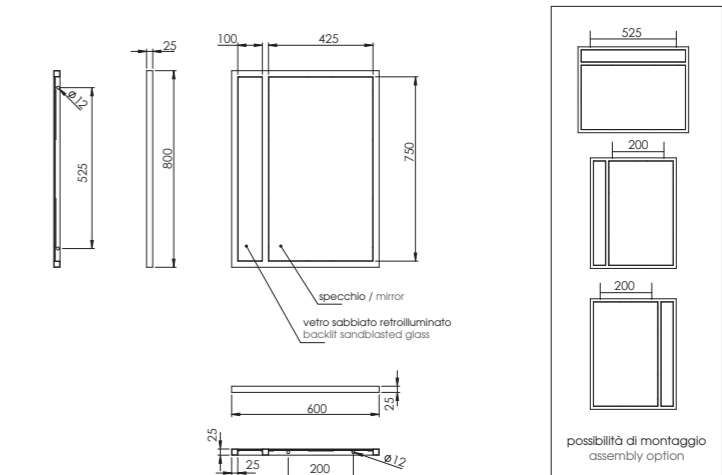

Specchio su cornice in metallo verniciato completo di illuminazione.
Mirror on painted metal frame complete with lighting.

80x60 cm

Bianco opaco, matt white	SPHS80B	350,00
Antracite, anthracite	SPHS80G	350,00