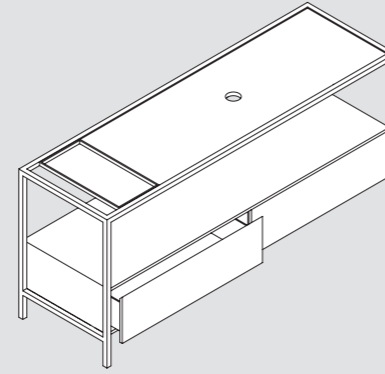

180x55xH80 cm **STA 180 02**
€ 1.780,00

Struttura a terra Stand 180 cm in metallo verniciato completa di mensola in ceramica bianco lucido a misura e piano in legno porta oggetti, mobile rovere con due cassettoni integrato. Floor painted metal structure Stand 180 cm provided with shiny white ceramic custom made shelf and oak furniture with two drawers.