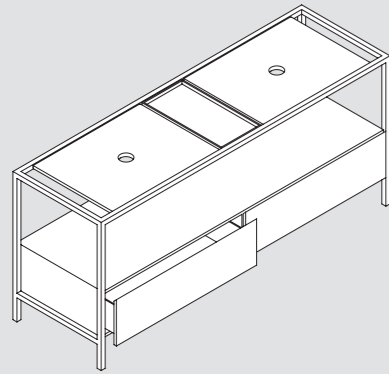

180x55xH80 cm **STA 180 01**
€ 1.760,00

Struttura a terra Stand 180 cm in metallo verniciato completa di mensola in ceramica bianco lucido a misura e piano in legno porta oggetti, mobile rovere con due cassettoni integrato. Floor painted metal structure Stand 180 cm provided with shiny white ceramic custom made shelf and oak furniture with two drawers.