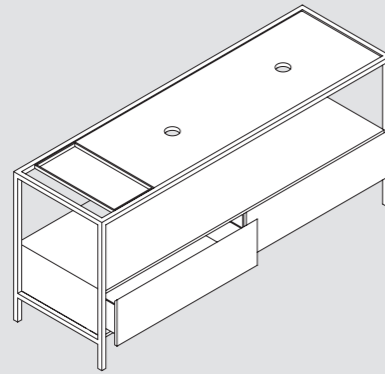

180x55xH80 cm **STA 180 03**
€ 1.780,00

Struttura a terra Stand 180 cm in metallo verniciato completa di mensola in ceramica bianco lucido a misura e piano in legno porta oggetti, mobile rovere con due cassettoni integrato. Floor painted metal structure Stand 180 cm provided with shiny white ceramic custom made shelf and oak furniture with two drawers.