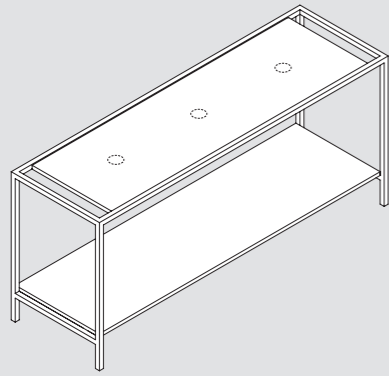

180x55xH80 cm **STP 180 04**
€ 951,00

Struttura a terra Stand 180 cm in metallo verniciato completa di mensola in ceramica bianco lucido a misura e piano in legno porta oggetti e piano in legno integrato. Floor painted metal structure Stand 180 cm provided with shiny white ceramic custom made shelf and wood top and oak lower top.

Specchio su cornice in metallo verniciato completo di illuminazione. Mirror on painted metal frame complete with lighting.

Specchio su cornice in metallo verniciato completo di illuminazione. Mirror on painted metal frame complete with lighting.

Plt italy pz. 1, plt export pcs. 1.
33,5 kg.

90x55xH36,5 cm

Mensola MISURA disponibile in tutte le varianti COLORS 1250° / Le malteceramiche
MISURA shelf available in all COLORS 1250° / Le malteceramiche

Struttura sospesa Hang in metallo verniciato completa di mensola bianco lucido a misura cm 90 e piano in legno rovere con portasciugamani integrato.
Wall hung painted metal structure Hang provided with shiny white ceramic custom made shelf 90cm and oak wood top with towel holder.

Bianco opaco, matt white	HAN 90B	610,00
Antracite, anthracite	HAN 90G	610,00

Colors 1250°

Specificare il Colors 1250° al momento dell'ordine.
Specify the Colors 1250° when ordering.

HAN 90B... CT CA CE...	610,00
HAN 90G... CT CA CE...	610,00

Malteceramiche

Specificare la Maltaceramica al momento dell'ordine.
Specify the Maltaceramica when ordering.

HAN 90B... MT MN MB...	610,00
HAN 90G... MT MN MB...	610,00