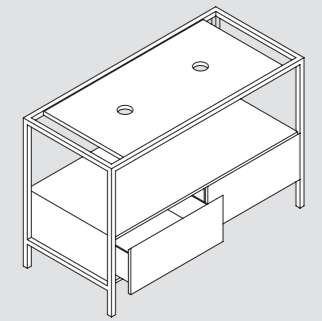

120x55xH80 cm **STA 120 03**
€ 1.484,00

Struttura a terra Stand 120 cm in metallo verniciato completa di mensola in ceramica bianco lucido a misura e mobile rovere con due cassettoni integrati. Floor painted metal structure Stand 120 cm provided with shiny white ceramic custom made shelf and oak furniture with two drawers.