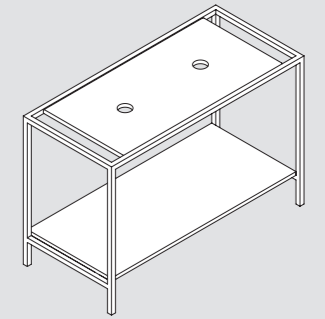

120x55xH80 cm **STP 120 03**
€ 720,00

Struttura a terra Stand 120 cm in metallo verniciato completa di mensola in ceramica bianco lucido a misura e piano rovere integrato. Floor painted metal structure Stand 120 cm provided with shiny white ceramic custom made shelf and oak lower top.