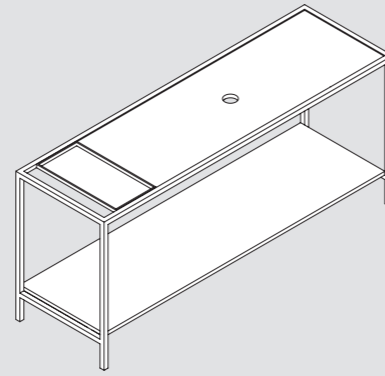

180x55xH80 cm **STP 180 02**
€ 955,00

Struttura a terra Stand 180 cm in metallo verniciato completa di mensola in ceramica bianco lucido a misura e piano in legno porta oggetti e piano in legno integrato. Floor painted metal structure Stand 180 cm provided with shiny white ceramic custom made shelf and wood top and oak lower top.