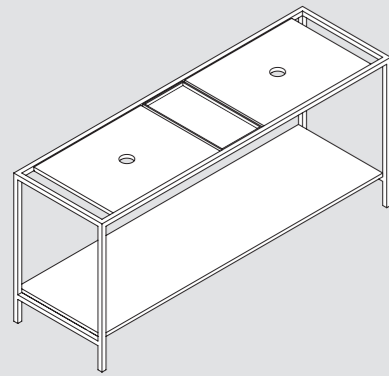

180x55xH80 cm **STP 180 01**
€ 935,00

Struttura a terra Stand 180 cm in metallo verniciato completa di mensola in ceramica bianco lucido a misura e piano in legno porta oggetti e piano in legno integrato. Floor painted metal structure Stand 180 cm provided with shiny white ceramic custom made shelf and wood top and oak lower top.