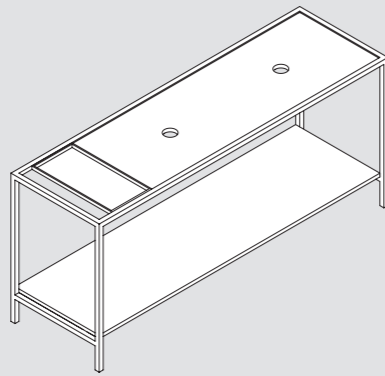

180x55xH80 cm **STP 180 03**
€ 935,00

Struttura a terra Stand 180 cm in metallo verniciato completa di mensola in ceramica bianco lucido a misura e piano in legno porta oggetti e piano in legno integrato. Floor painted metal structure Stand 180 cm provided with shiny white ceramic custom made shelf and wood top and oak lower top.