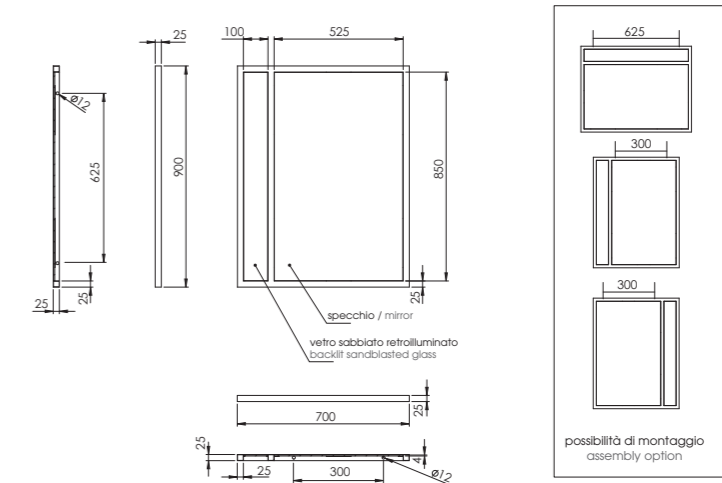

## HANG&STAND SPECCHI MIRRORS

Codice, code: | Prezzo, price:

Specchio su cornice in metallo verniciato completo di illuminazione.  
Mirror on painted metal frame complete with lighting.

90x70 cm

Bianco opaco, matt white	<b>SPHS90B</b>	<b>400,00</b>
Antracite, anthracite	<b>SPHS90G</b>	<b>400,00</b>