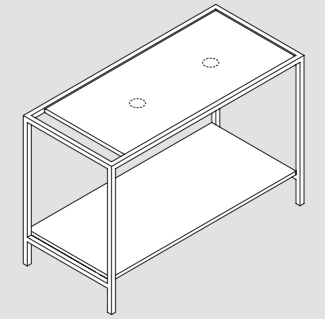

120x55xH80 cm **STP 120 04**
€ 720,00

Struttura a terra Stand 120 cm in metallo verniciato completa di mensola in ceramica bianco lucido a misura e piano rovere integrato. Floor painted metal structure Stand 120 cm provided with shiny white ceramic custom made shelf and oak lower top.