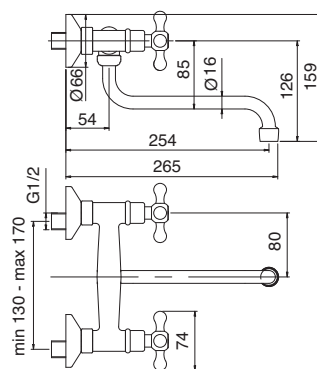

Wall-mtd. Thermostatic with 3/4"
superior thread

(**D** RTVT101 - **B** RTMT100)

3667__01
 Kit saliscendi
 senza presa acqua
 Sliding-bar kit without
 wall hose outlet

495
 Soffione a parete anticalcare
 Anti-limescale shower-head

3630
 Gruppo lavello
 Wall mounted sink mixer
 (D RTVT101)

3635
 Gruppo lavello
 Wall mounted sink mixer
 (D RTVT101)

3638
Monoforo lavello
Single hole sink mixer
(D RTVT101)

3640
 Rubinetto d'arresto 1/2"
 1/2" concealed stop valve
 (D RTVT101)