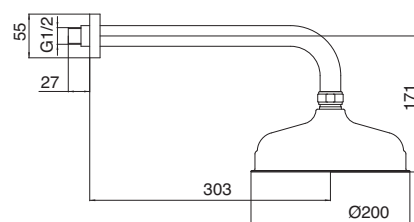

Wall-mtd. Thermostatic with 3/4"
superior thread

(**D** RTVT101 - **B** RTMT100)

3667__01
 Kit saliscendi
 senza presa acqua
 Sliding-bar kit without
 wall hose outlet

495
 Soffione a parete anticalcare
 Anti-limescale shower-head