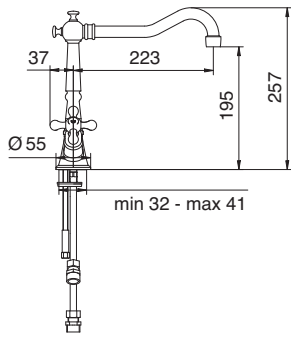

3638
Monoforo lavello
Single hole sink mixer
(D RTVT101)