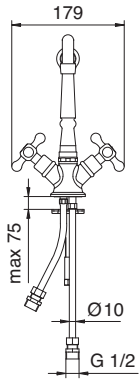

3638
Monoforo lavello
Single hole sink mixer
(D RTVT101)