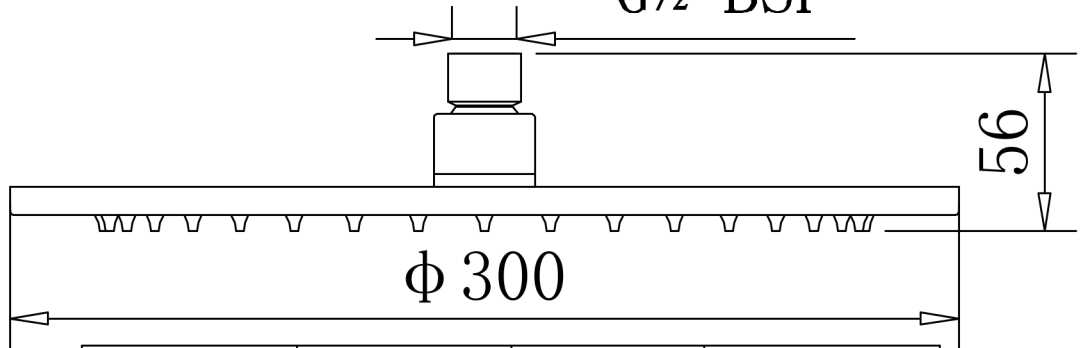

G $\frac{1}{2}$ " BSP

Thick:	1.5cm	Model No. :	Dude-ba50152
Finish:	Chromeplate	Product Name:	12 In LED Round Top shower head