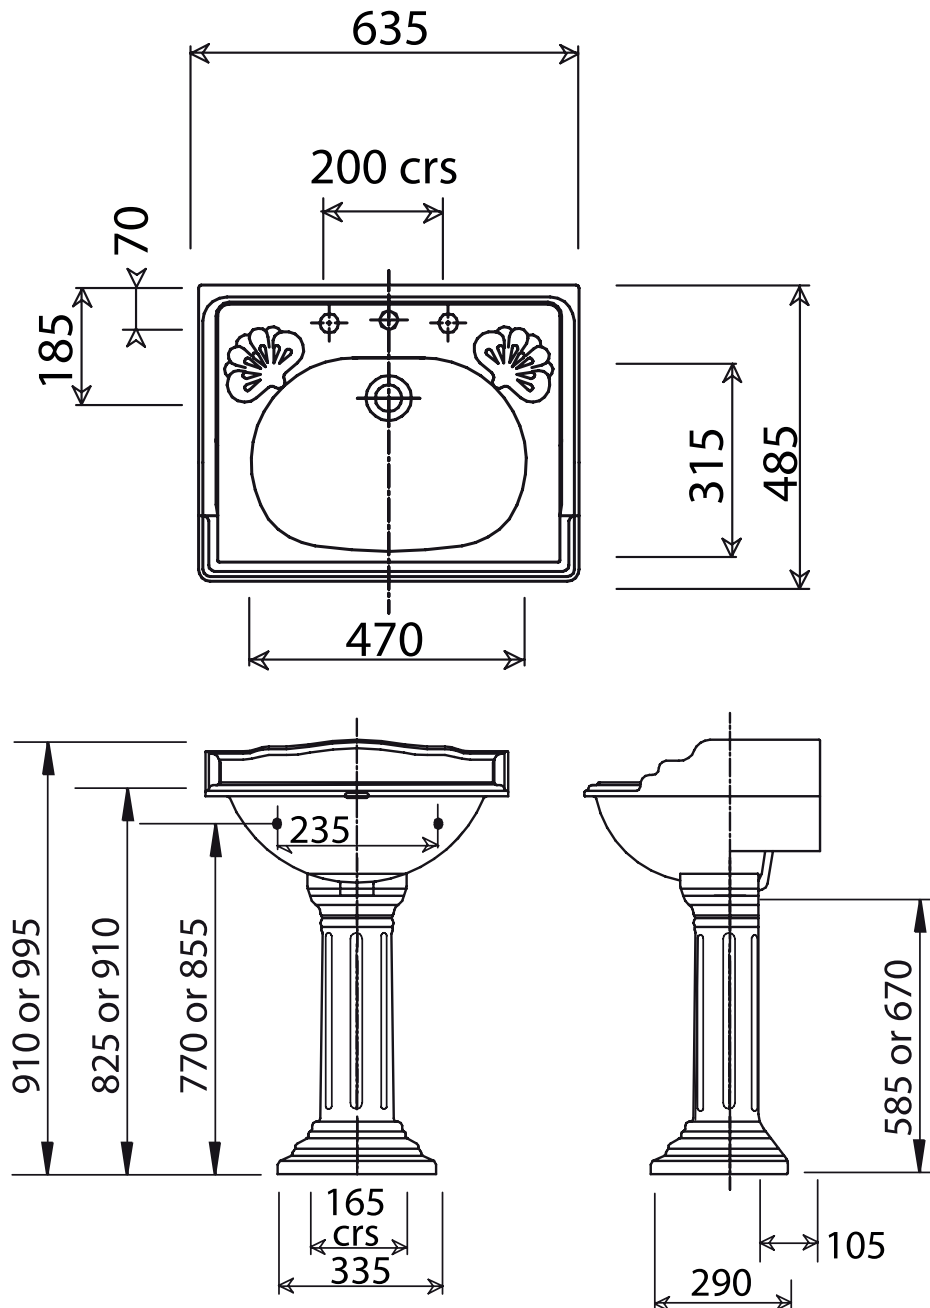

Victoria 635mm Basin (2 or 3 Tap Hole)

Silverdale Bathrooms

Silverdale Road, Newcastle Under Lyme, Staffordshire, ST5 6EL.

Telephone: 01782 717175 Facsimile: 01782 717166

Email: sales@silverdalebathrooms.co.uk