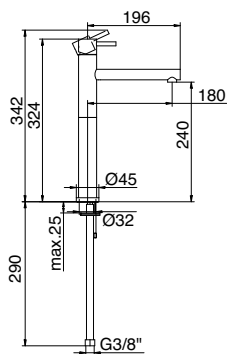

**5818**  
 Miscelatore monocomando  
 lavabo alto testa cieca  
 Washbasin mixer high tube  
 without pop-up waste  
 (A RTVT117)

**5818/CL**  
 Miscelatore monocomando  
 lavabo alto testa cieca  
 Washbasin mixer high tube  
 without pop-up waste  
 (A RTVT117)