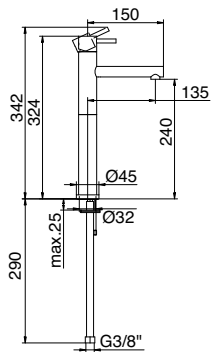

**5818**  
 Miscelatore monocomando  
 lavabo alto testa cieca  
 Washbasin mixer high tube  
 without pop-up waste  
 (A RTVT117)

**5818/CL**  
 Miscelatore monocomando  
 lavabo alto testa cieca  
 Washbasin mixer high tube  
 without pop-up waste  
 (A RTVT117)