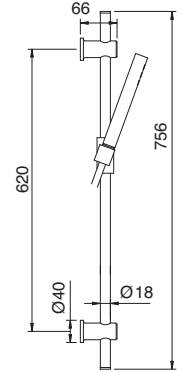

5831
Miscelatore lavello
Sink mixer
(A RTVT117)